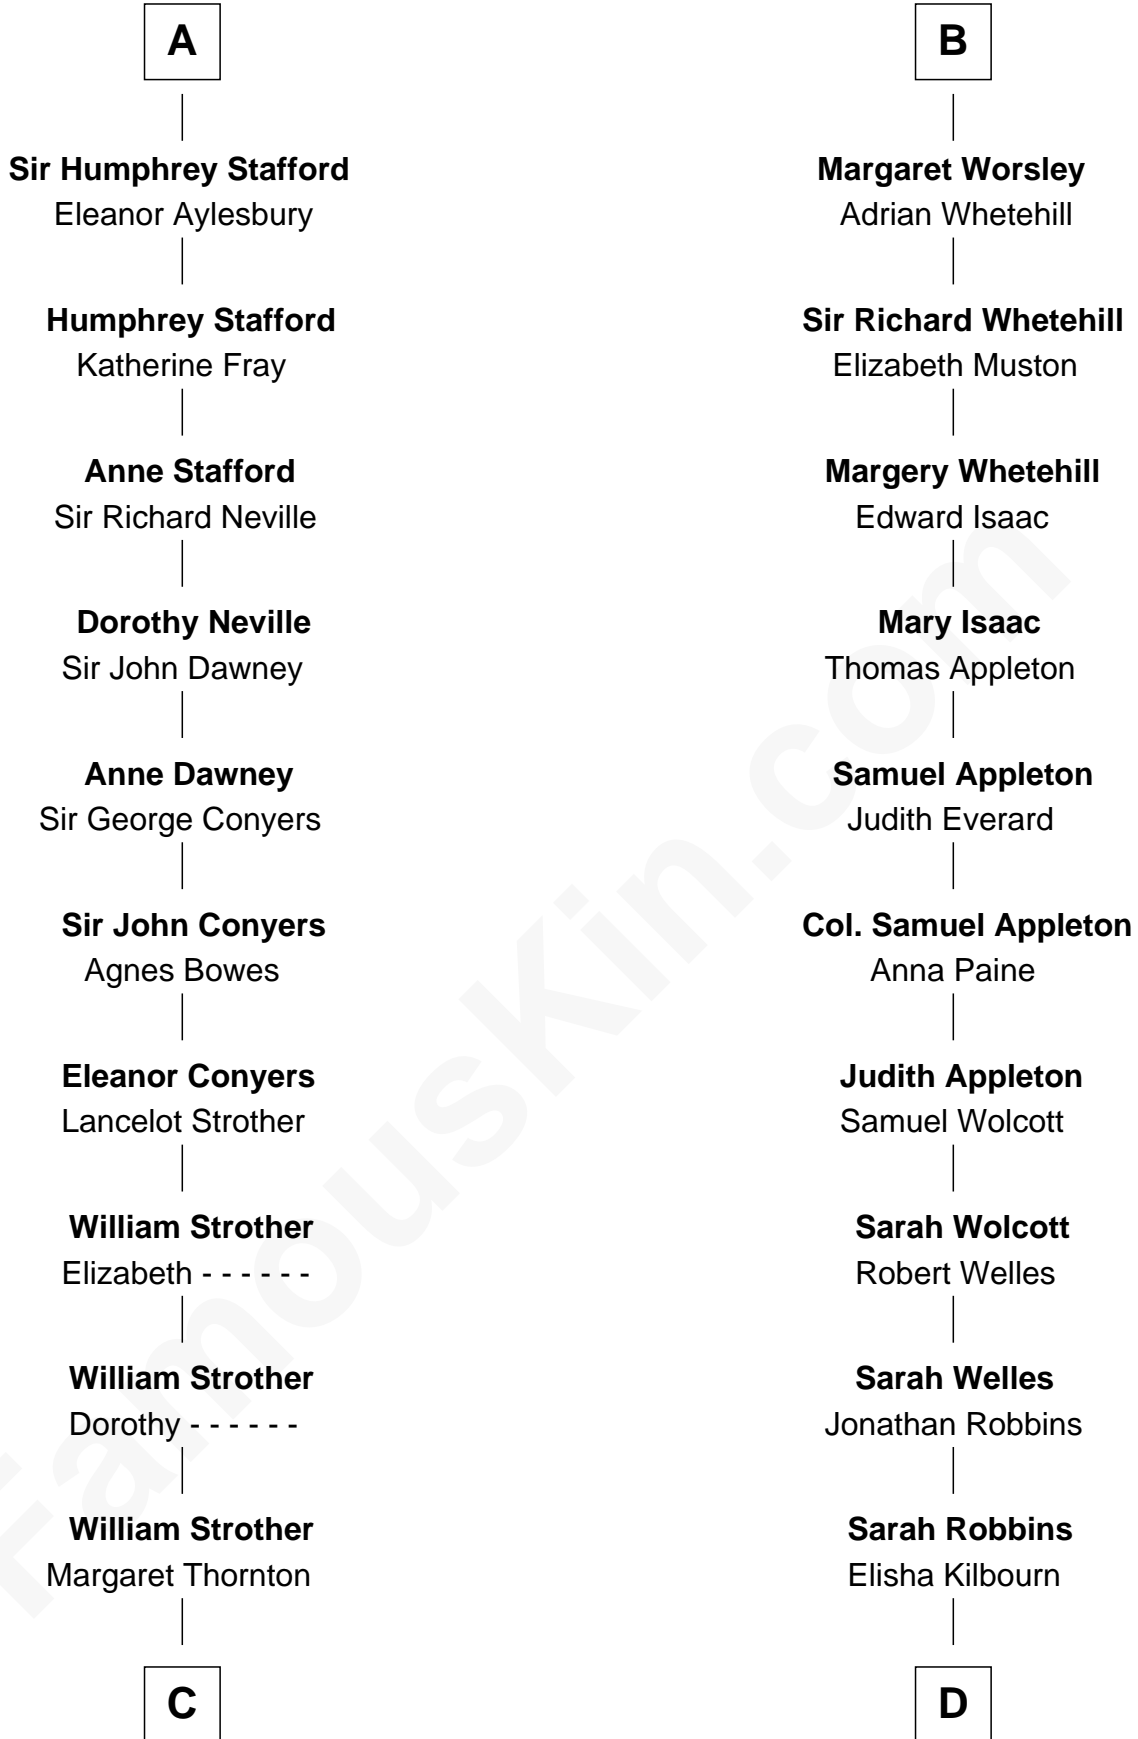

FamousKin.com
Relationship Chart of
Zachary Taylor
12th U.S. President

18th cousin 2 times removed of
Eliphalet Remington
Founder of Remington Arms Company

C

Francis Strother
Susannah Dabney

William Strother
Sarah Bayly

Sarah Dabney Strother
Col. Richard Taylor

Zachary Taylor
12th U.S. President

D

Elizabeth Kilbourn
Eliphalet Remington

Eliphalet Remington
Founder of Remington Arms Company

FamousKin.com