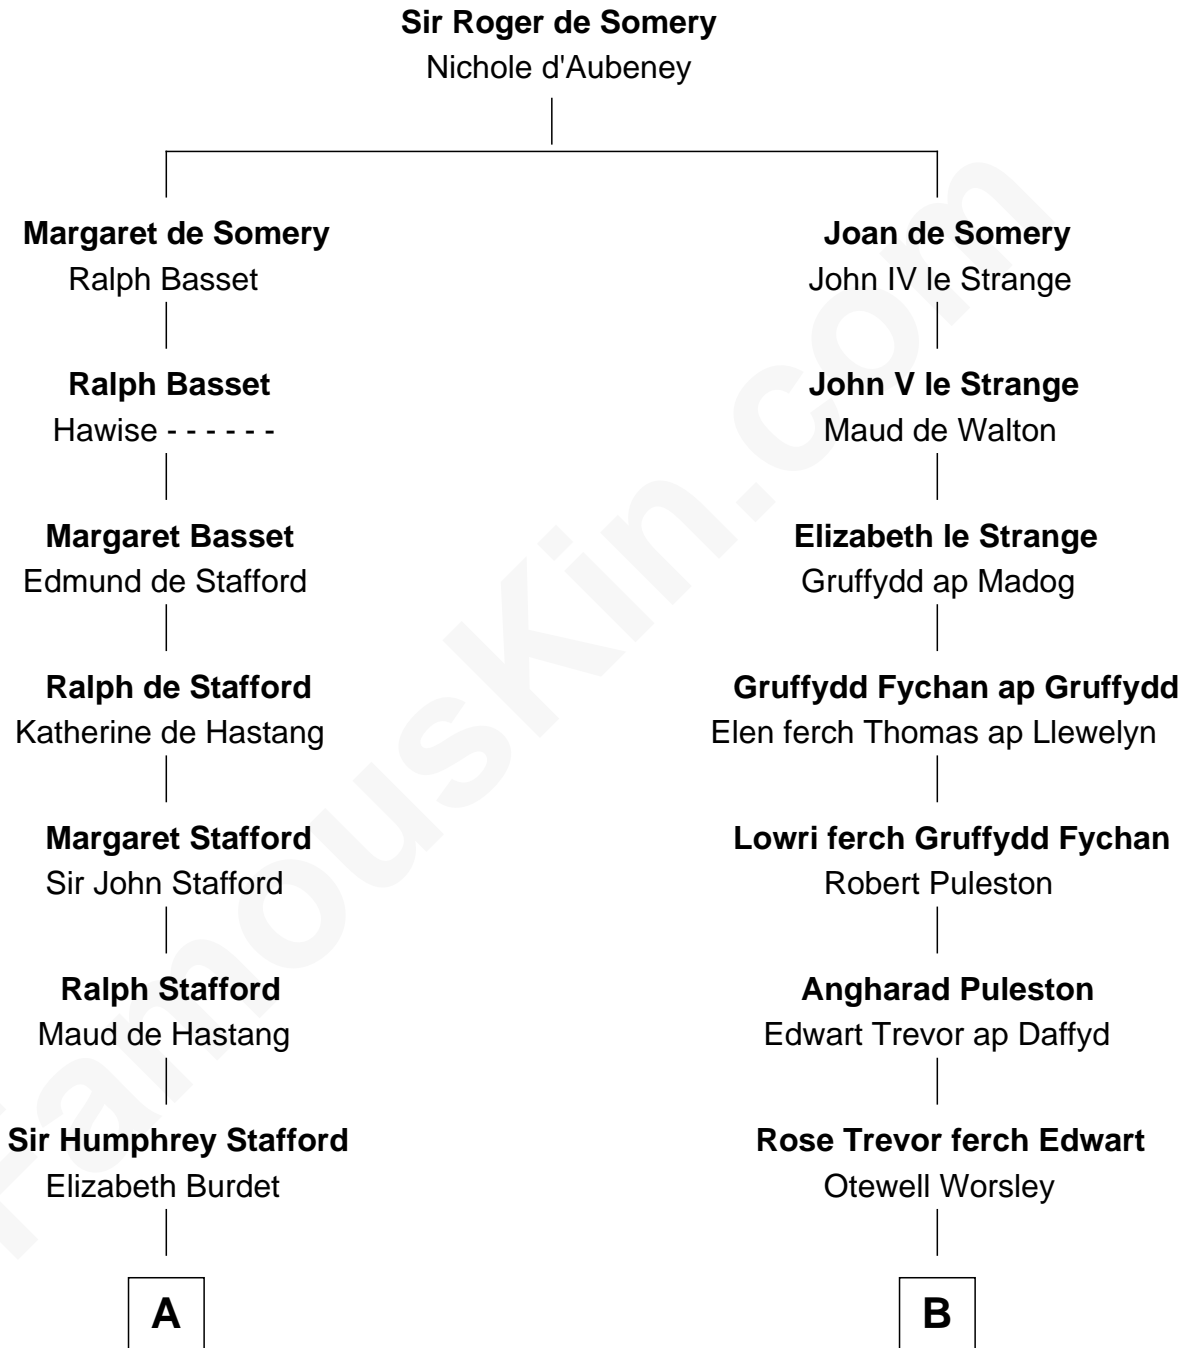

FamousKin.com
Relationship Chart of
Zachary Taylor
12th U.S. President

18th cousin 2 times removed of
Eliphalet Remington
Founder of Remington Arms Company

C

Francis Strother
Susannah Dabney

William Strother
Sarah Bayly

Sarah Dabney Strother
Col. Richard Taylor

Zachary Taylor
12th U.S. President

D

Elizabeth Kilbourn
Eliphalet Remington

Eliphalet Remington
Founder of Remington Arms Company

FamousKin.com