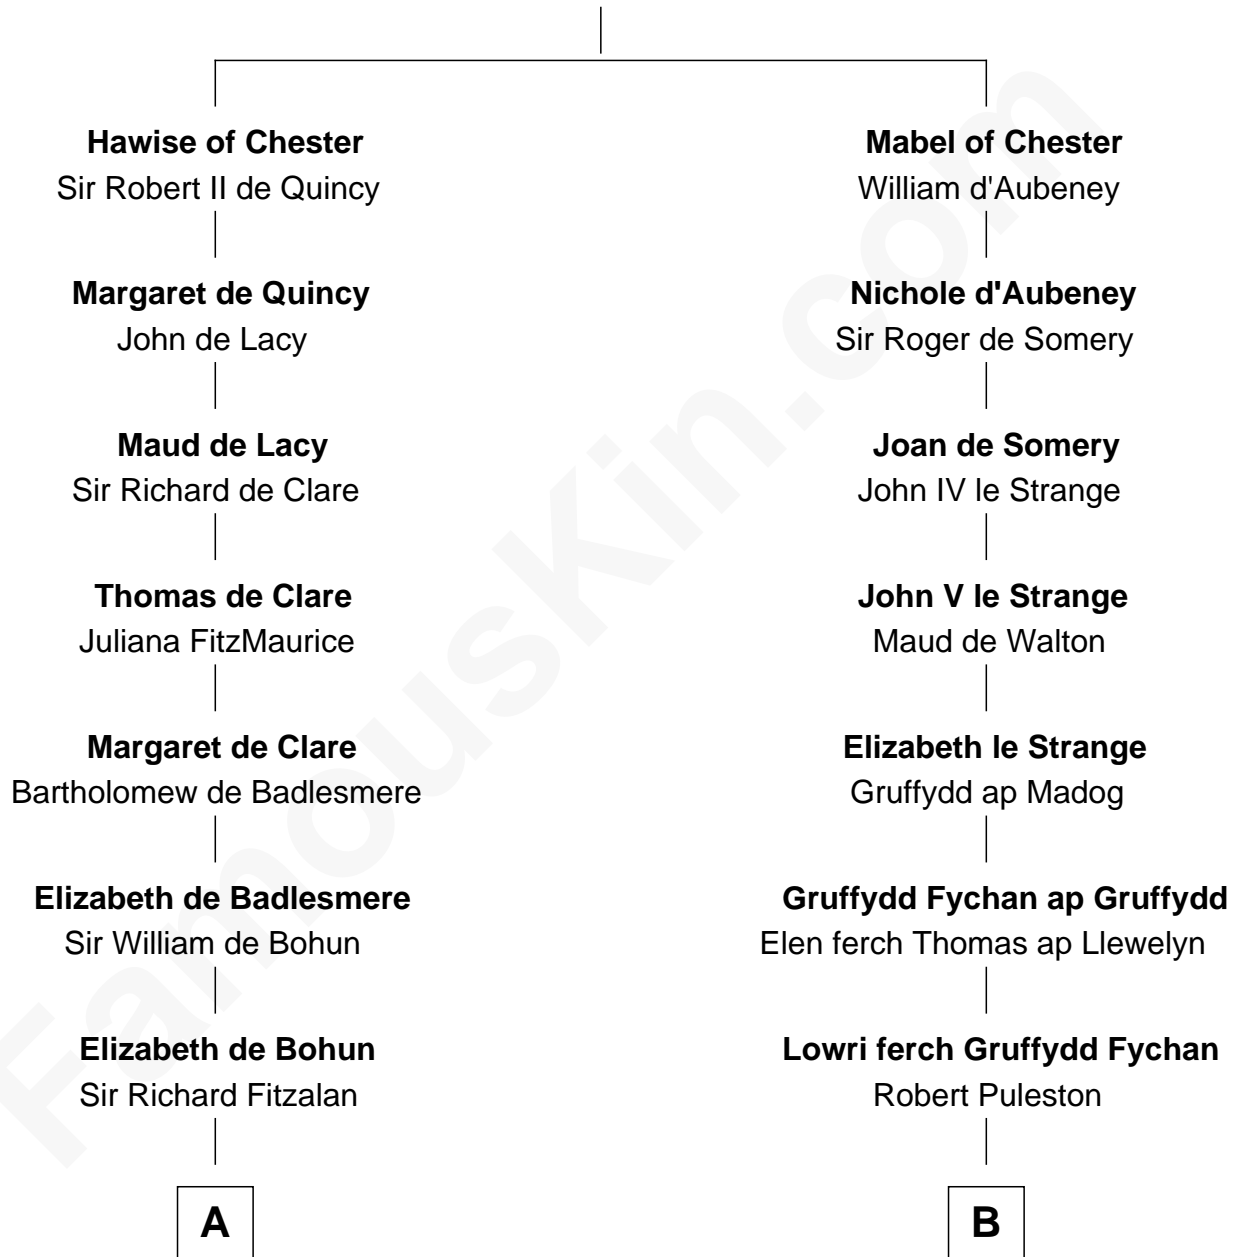

FamousKin.com
Relationship Chart of
Zachary Taylor
12th U.S. President

20th cousin 1 time removed of
Eliphalet Remington
Founder of Remington Arms Company

Bertrade de Montfort
 Hugh de Kevelioc

C

Margaret Thornton

William Strother

Francis Strother

Susannah Dabney

William Strother

Sarah Bayly

Sarah Dabney Strother

Col. Richard Taylor

Zachary Taylor

12th U.S. President

D

Sarah Welles

Jonathan Robbins

Sarah Robbins

Elisha Kilbourn

Elizabeth Kilbourn

Eliphalet Remington