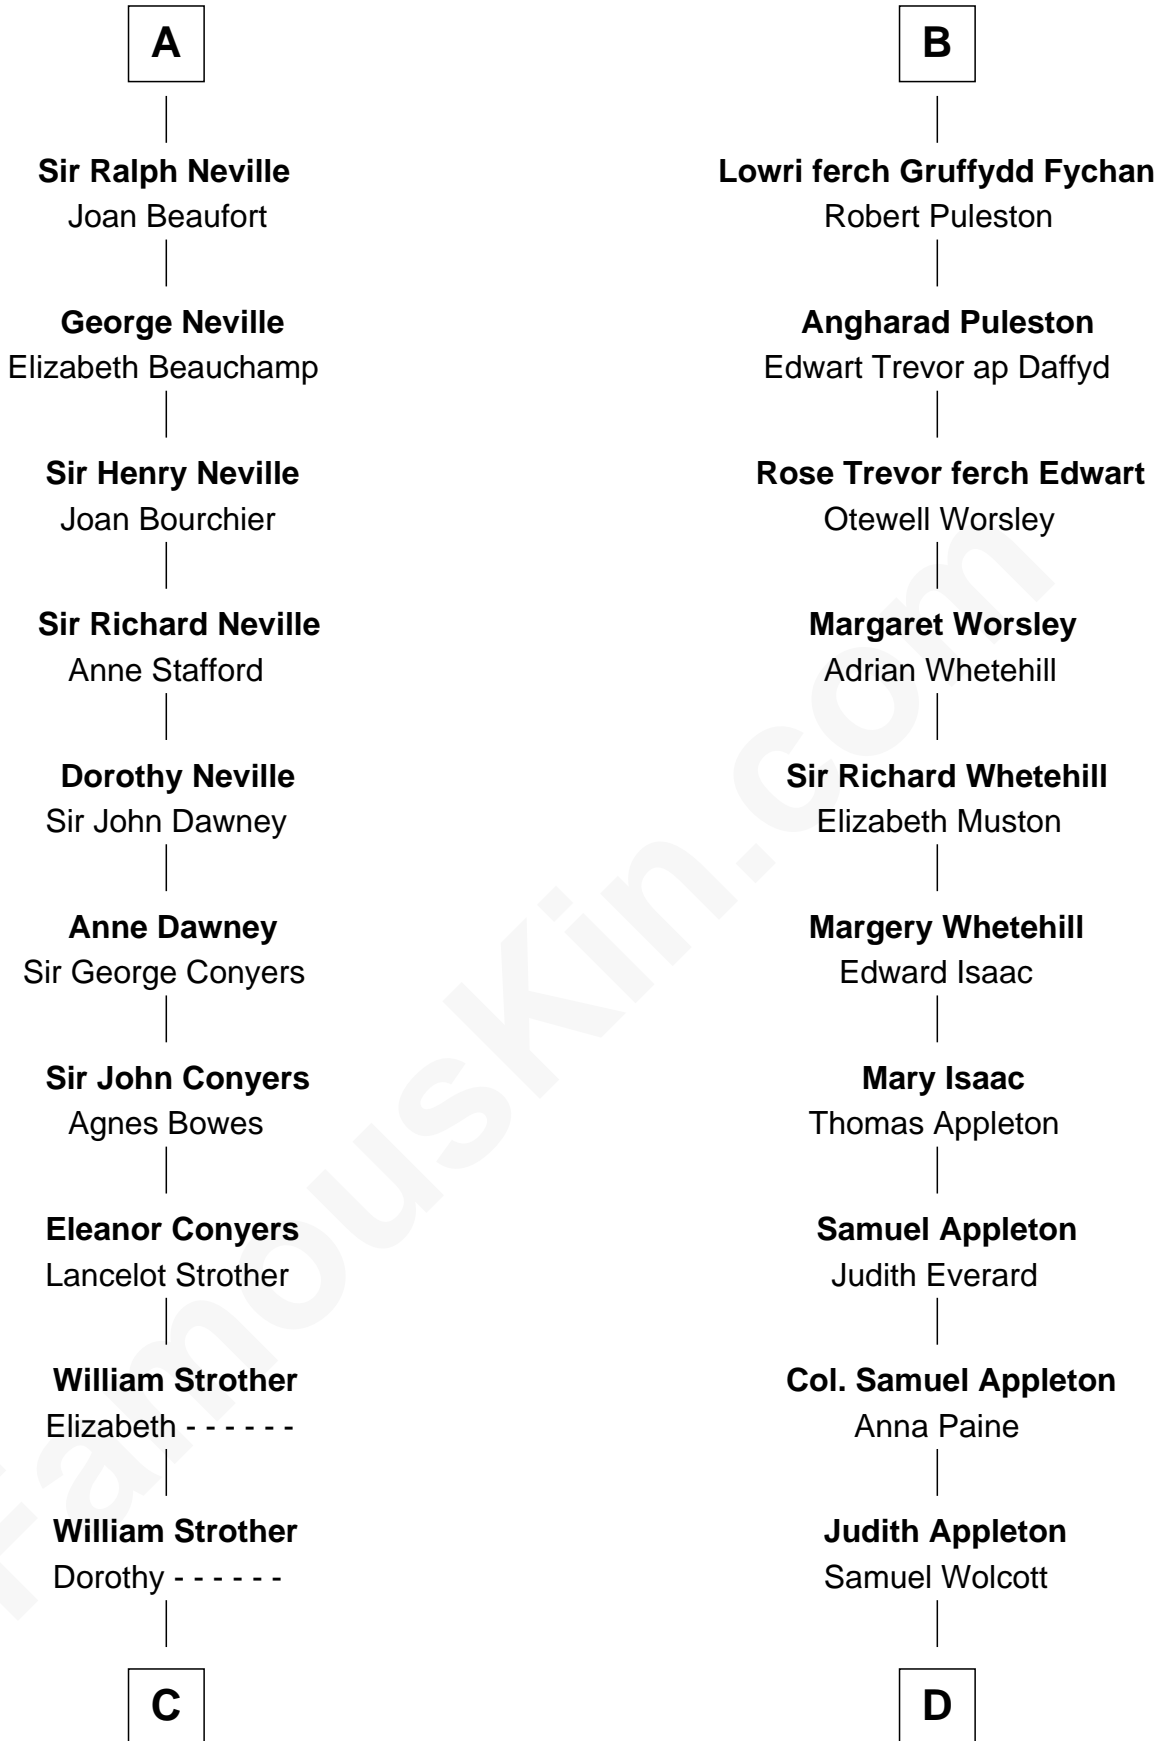

FamousKin.com Relationship Chart of

Zachary Taylor
12th U.S. President

21st cousin of

Eliphalet Remington

Founder of Remington Arms Company

C

William Strother
Margaret Thornton

Francis Strother
Susannah Dabney

William Strother
Sarah Bayly

Sarah Dabney Strother
Col. Richard Taylor

Zachary Taylor
12th U.S. President

D

Sarah Wolcott
Robert Welles

Sarah Welles
Jonathan Robbins

Sarah Robbins
Elisha Kilbourn

Elizabeth Kilbourn
Eliphalet Remington