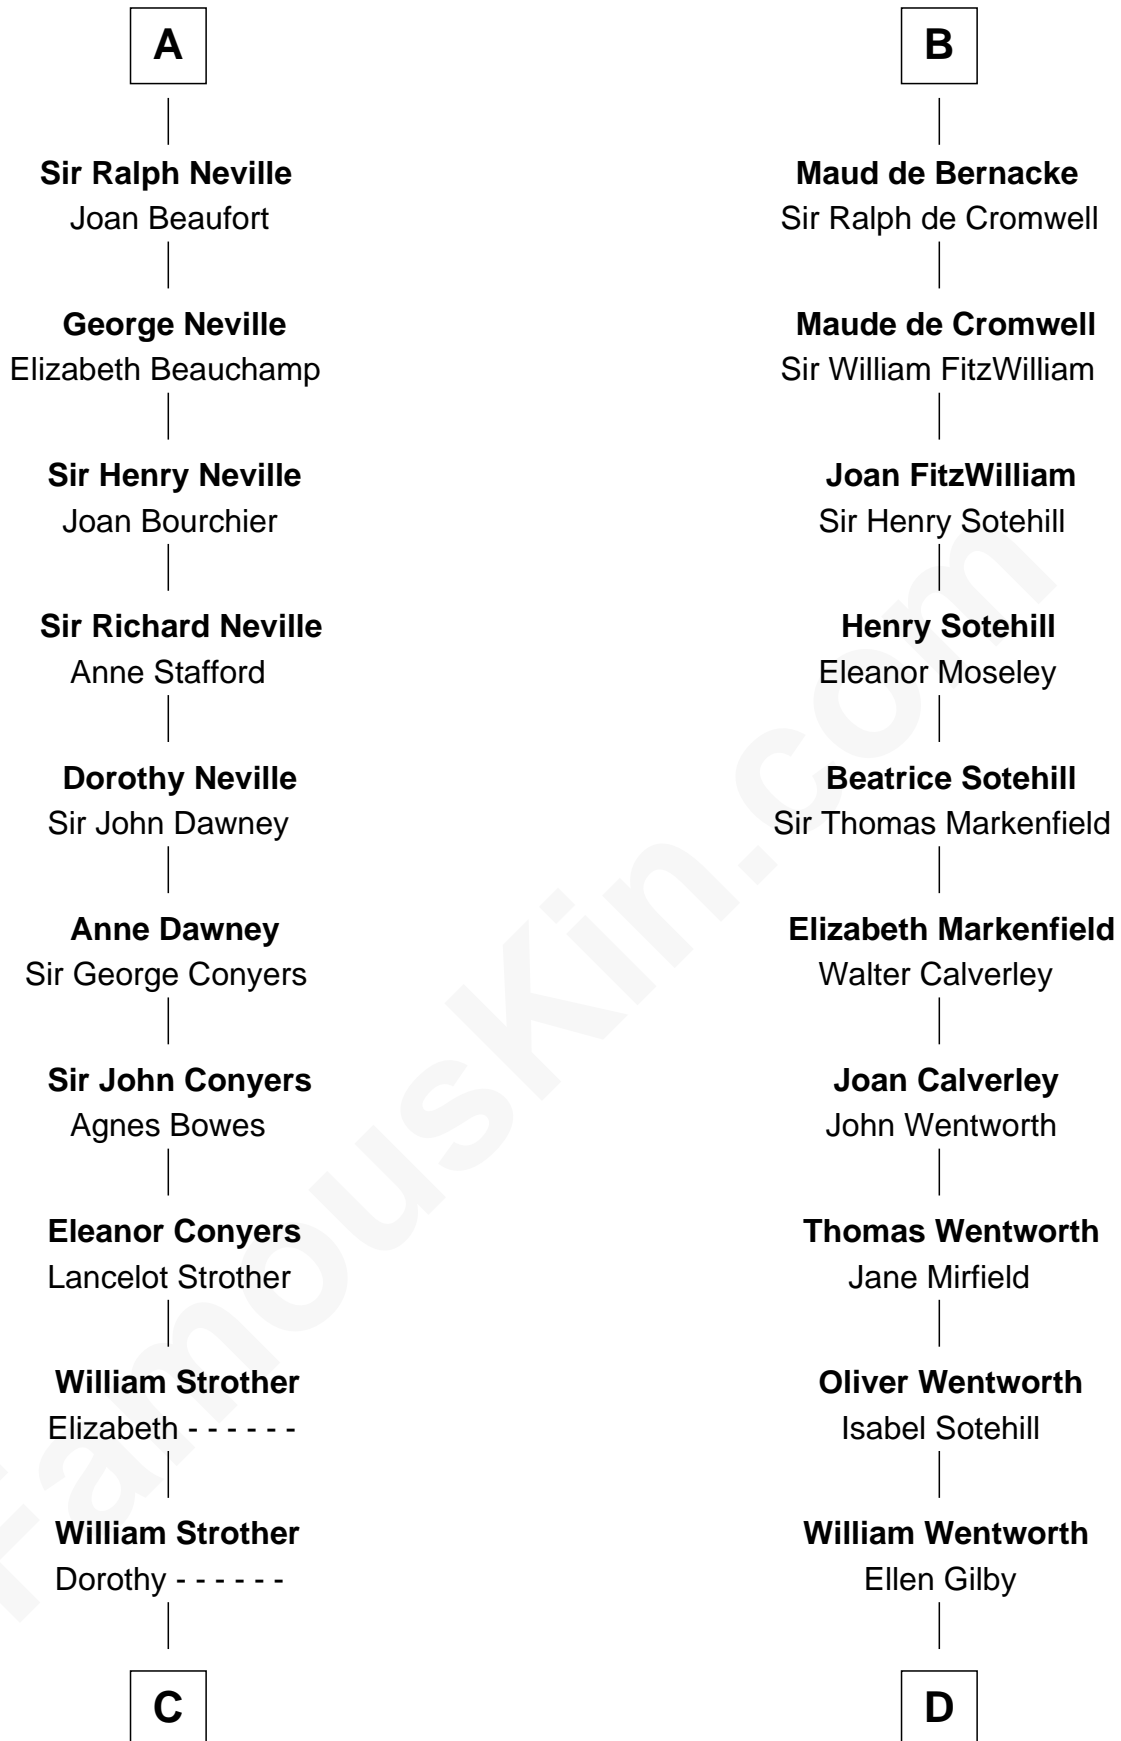

## Relationship Chart of

### Zachary Taylor

12th U.S. President

19th cousin 2 times removed of

**William Wentworth**  
(c1616 - 1696/7) Great Migration Immigrant 1638

**C**

**William Strother**  
Margaret Thornton

**Francis Strother**  
Susannah Dabney

**William Strother**  
Sarah Bayly

**Sarah Dabney Strother**  
Col. Richard Taylor

**Zachary Taylor**  
*12th U.S. President*

**D**

**Christopher Wentworth**  
Katharine Marbury

**William Wentworth**  
Susanna Carter

**William Wentworth**  
*Great Migration Immigrant 1638*

FamousKin.com