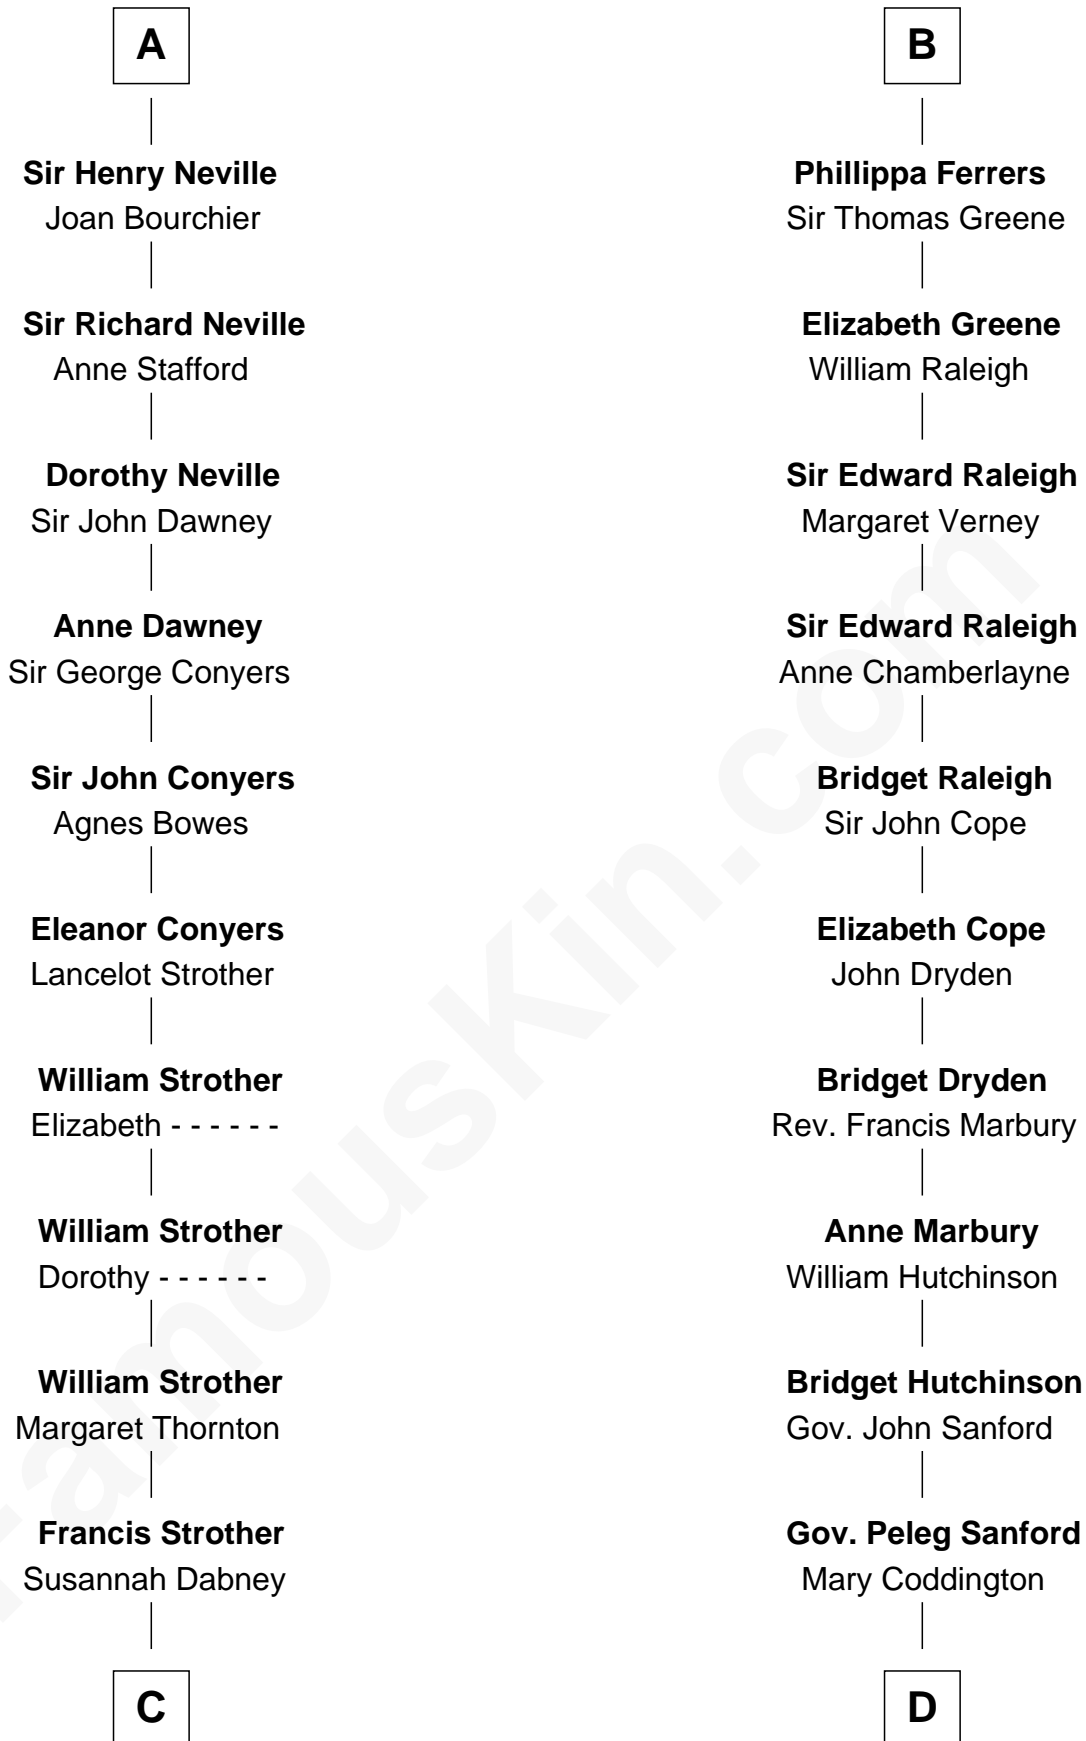

**FamousKin.com**  
**Relationship Chart of**  
**Zachary Taylor**  
*12th U.S. President*

**19th cousin 2 times removed of**  
**Lucretia (Rudolph) Garfield**  
*First Lady of President James Garfield*

**C**

**William Strother**

Sarah Bayly

**Sarah Dabney Strother**

Col. Richard Taylor

**Zachary Taylor**

*12th U.S. President*

**D**

**Anne Sanford**

Capt. John Mason

**Peleg Sanford Mason**

Mary Stanton

**Elijah Mason**

Lucretia Greene

**Arabella Greene Mason**

Zebulon Rudolph