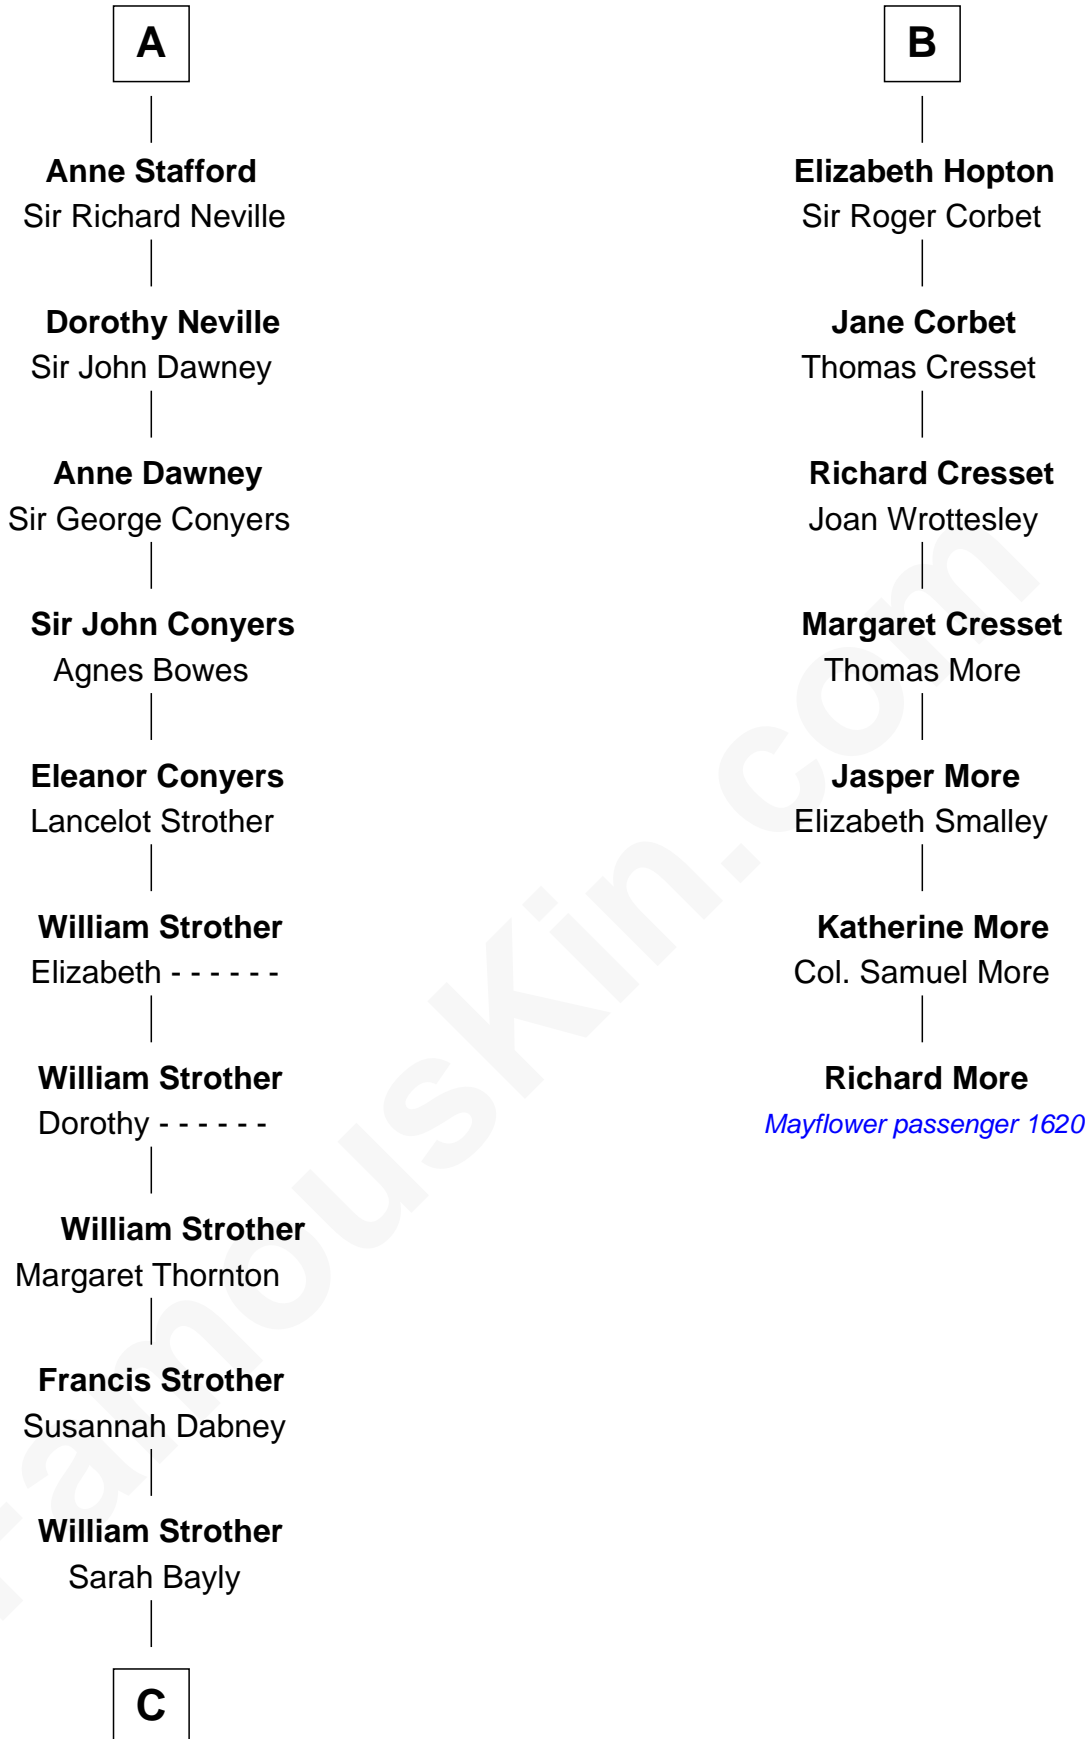

FamousKin.com
Relationship Chart of
Zachary Taylor
12th U.S. President

13th cousin 5 times removed of

Richard More
(c1614 - c1696) Mayflower passenger 1620

C

—
Sarah Dabney Strother

Col. Richard Taylor

—
Zachary Taylor

12th U.S. President

FamousKin.com