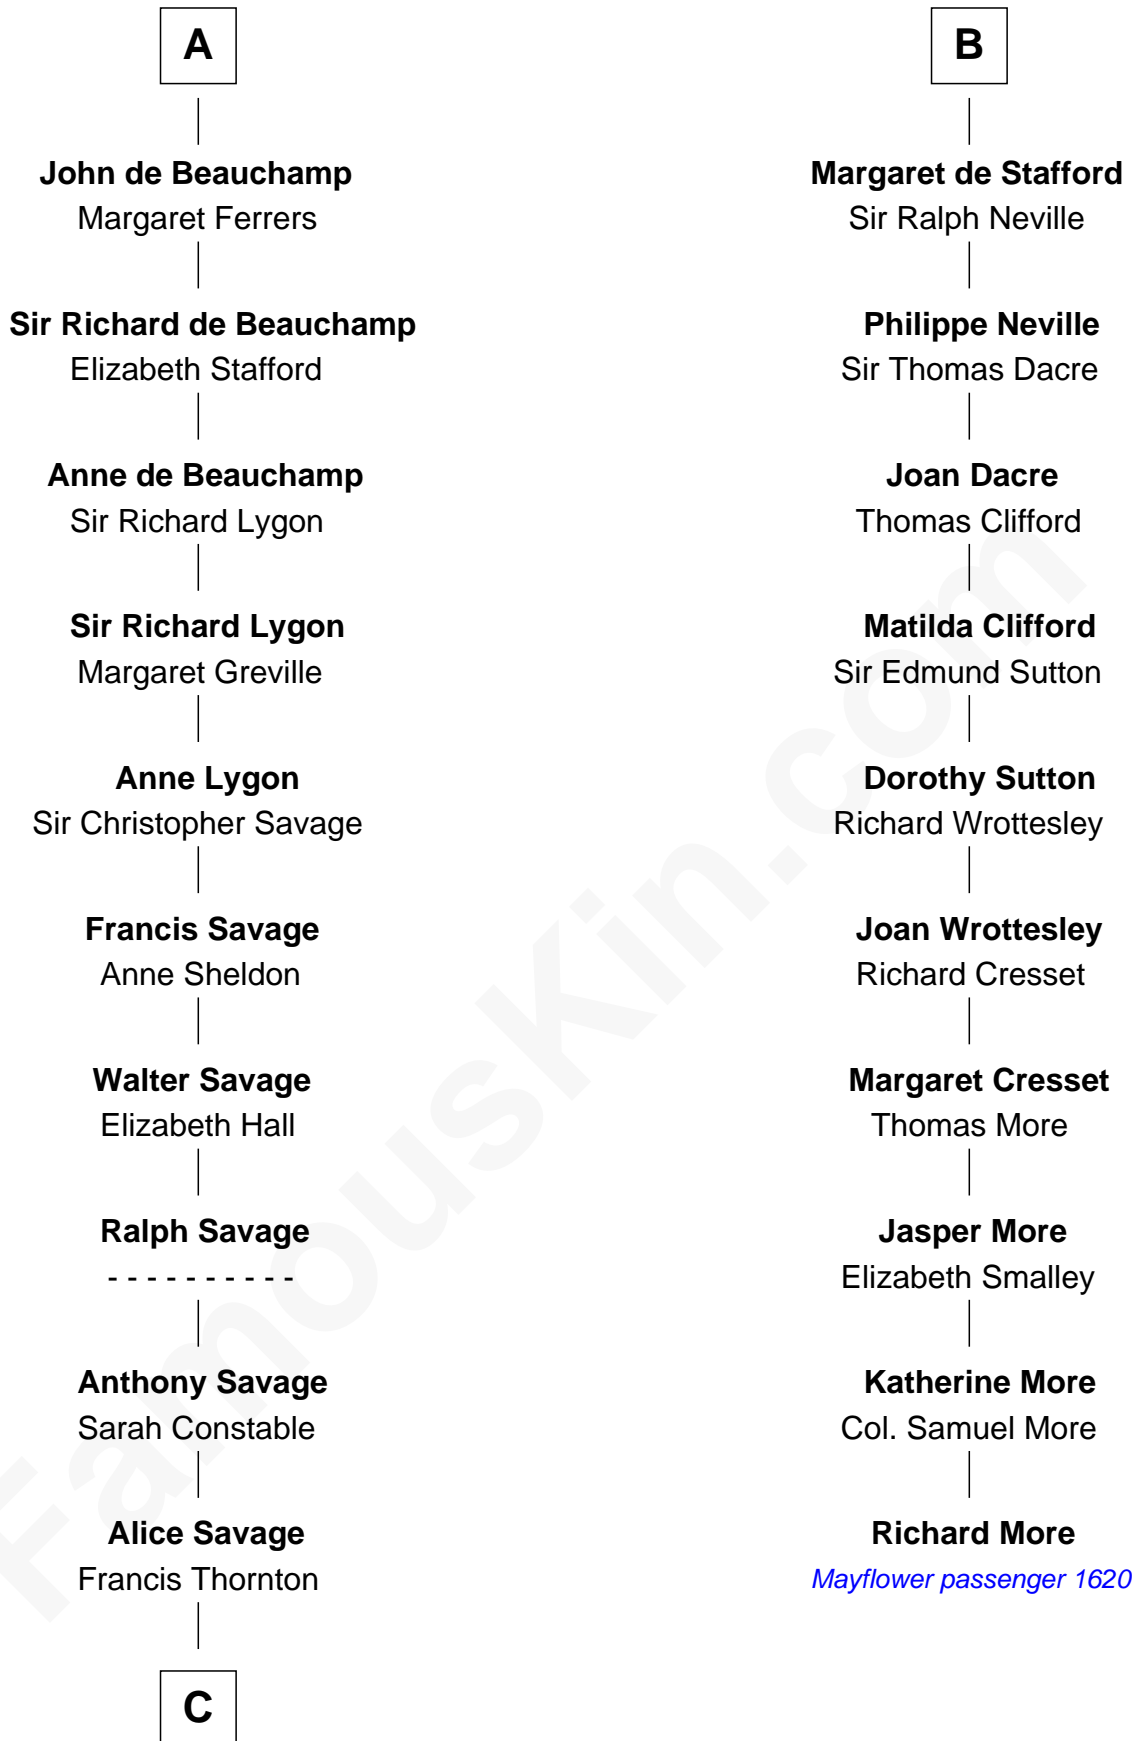

# FamousKin.com Relationship Chart of

**Zachary Taylor**

12th U.S. President

16th cousin 5 times removed of

**Richard More**

(c1614 - c1696) Mayflower passenger 1620

**MAYFLOWER**

**C**

—  
**Margaret Thornton**

William Strother

—  
**Francis Strother**

Susannah Dabney

—  
**William Strother**

Sarah Bayly

—  
**Sarah Dabney Strother**

Col. Richard Taylor

—  
**Zachary Taylor**

*12th U.S. President*

FamousKin.com