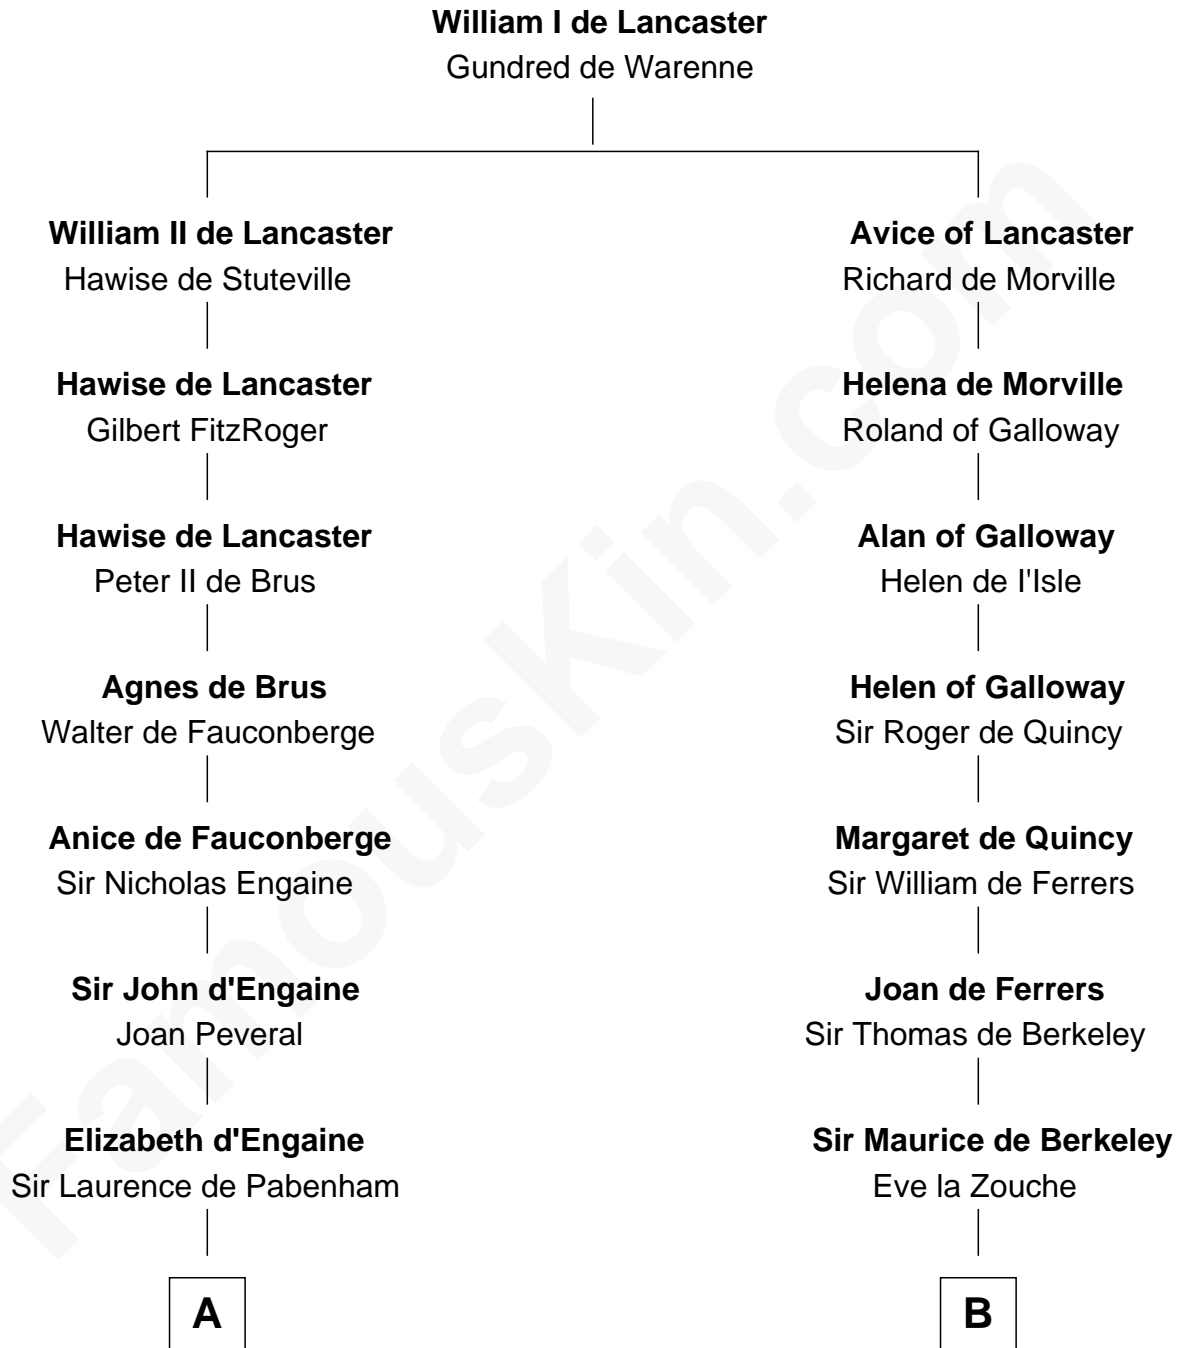

# FamousKin.com Relationship Chart of

**Zachary Taylor**

12th U.S. President

16th cousin 5 times removed of

**Richard More**

(c1614 - c1696) Mayflower passenger 1620

**MAYFLOWER**

**C**

William Strother  
Margaret Thornton

Francis Strother  
Susannah Dabney

William Strother  
Sarah Bayly

Sarah Dabney Strother  
Col. Richard Taylor

Zachary Taylor  
*12th U.S. President*

FamousKin.com