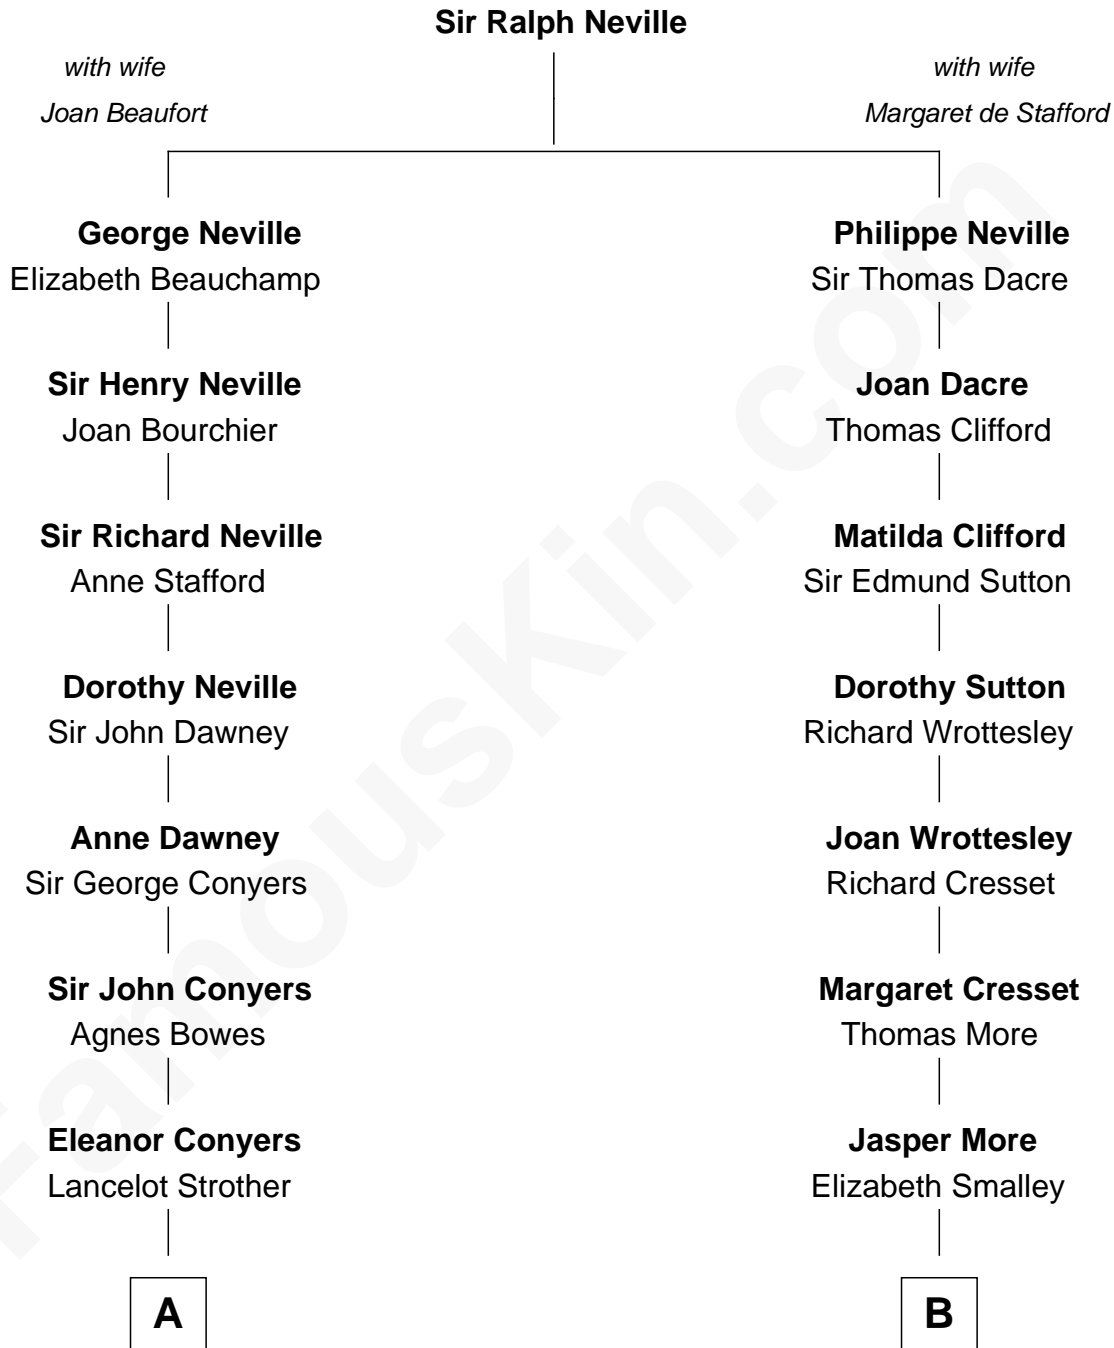

FamousKin.com Relationship Chart of

Zachary Taylor

12th U.S. President

8th cousin 5 times removed of

Richard More

(c1614 - c1696) Mayflower passenger 1620

MAYFLOWER

A

William Strother
Elizabeth - - - - -

William Strother
Dorothy - - - - -

William Strother
Margaret Thornton

Francis Strother
Susannah Dabney

William Strother
Sarah Bayly

Sarah Dabney Strother
Col. Richard Taylor

Zachary Taylor
12th U.S. President

B

Katherine More
Col. Samuel More

Richard More
Mayflower passenger 1620

FamousKin.com