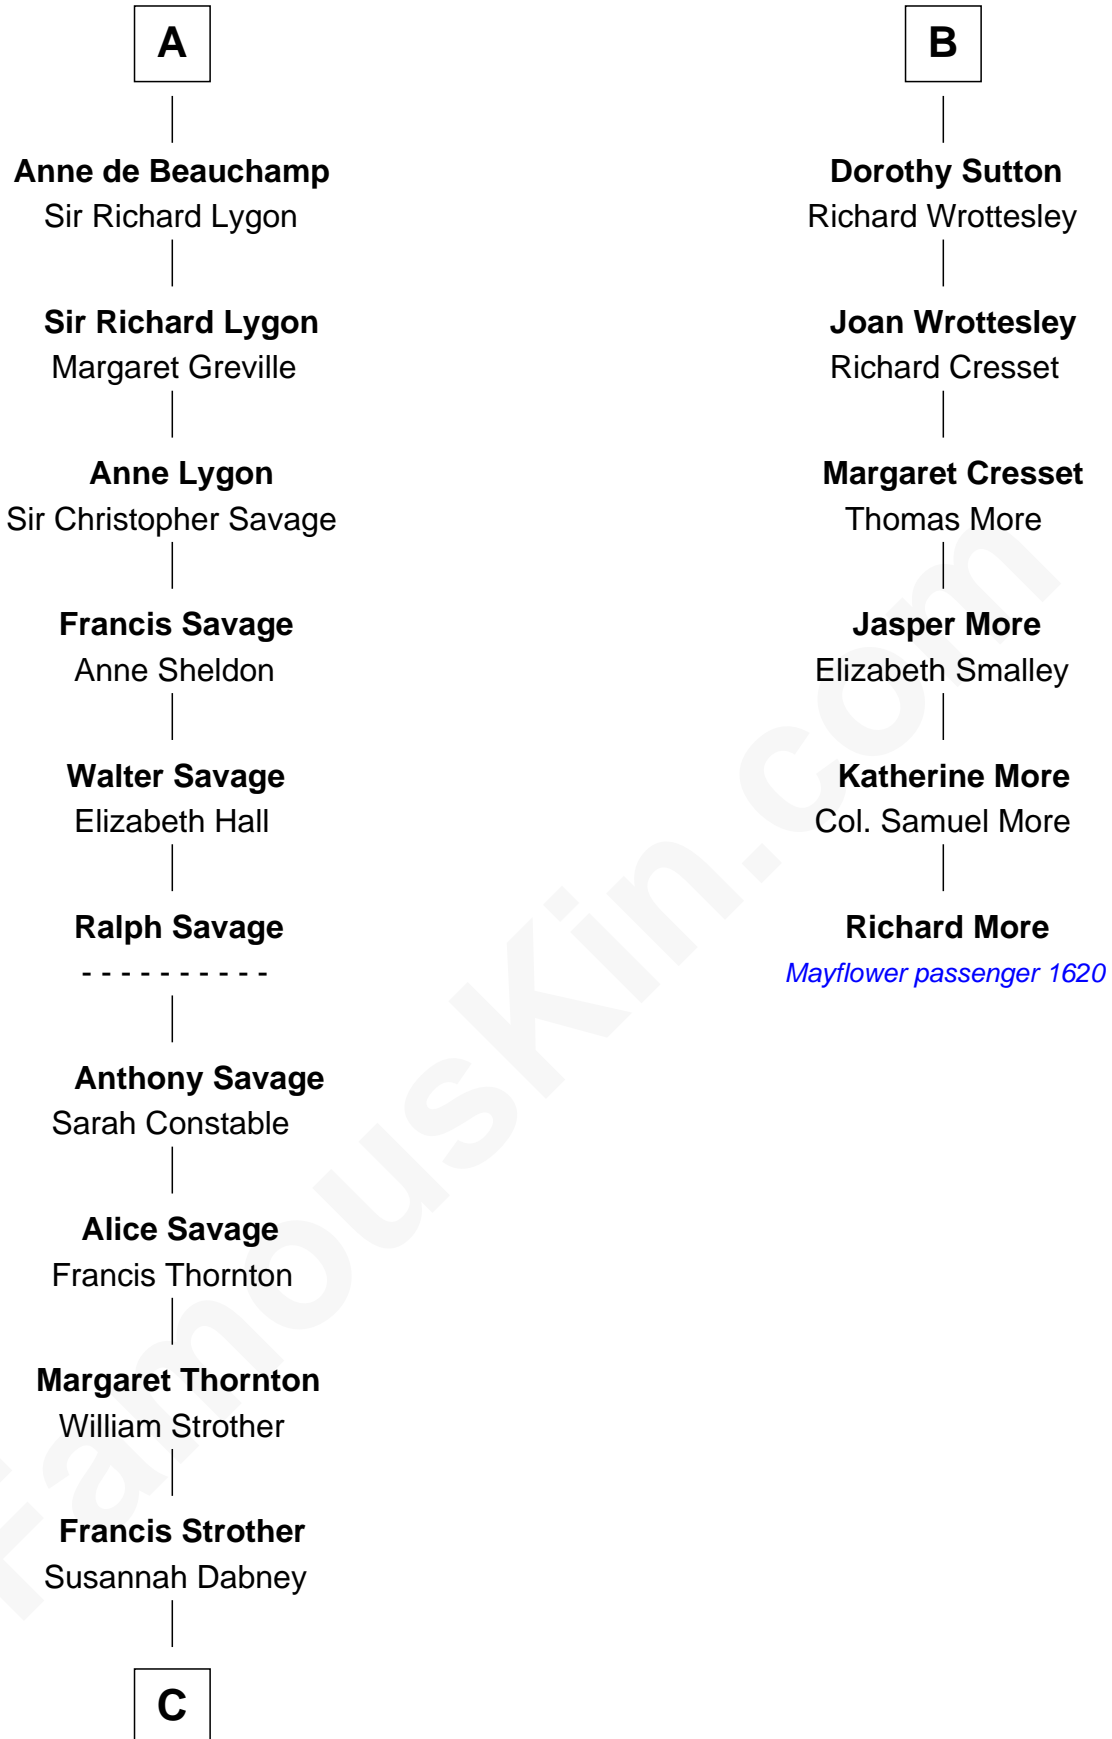

FamousKin.com Relationship Chart of

Zachary Taylor

12th U.S. President

MAYFLOWER

12th cousin 7 times removed of

Richard More

(c1614 - c1696) Mayflower passenger 1620

Sir Hugh le Despencer

Isabella de Beauchamp

Hugh le Despencer

Eleanor de Clare

Sir Philip le Despencer

Margaret de Goushill

Sir Edward le Despencer

Anne de Ferrers

Sir Philip le Despencer

Elizabeth Berkeley

Sir Richard de Beauchamp

Elizabeth Stafford

Sir Edmund Sutton

Matilda Clifford

A

B

C

William Strother

Sarah Bayly

Sarah Dabney Strother

Col. Richard Taylor

Zachary Taylor

12th U.S. President

FamousKin.com