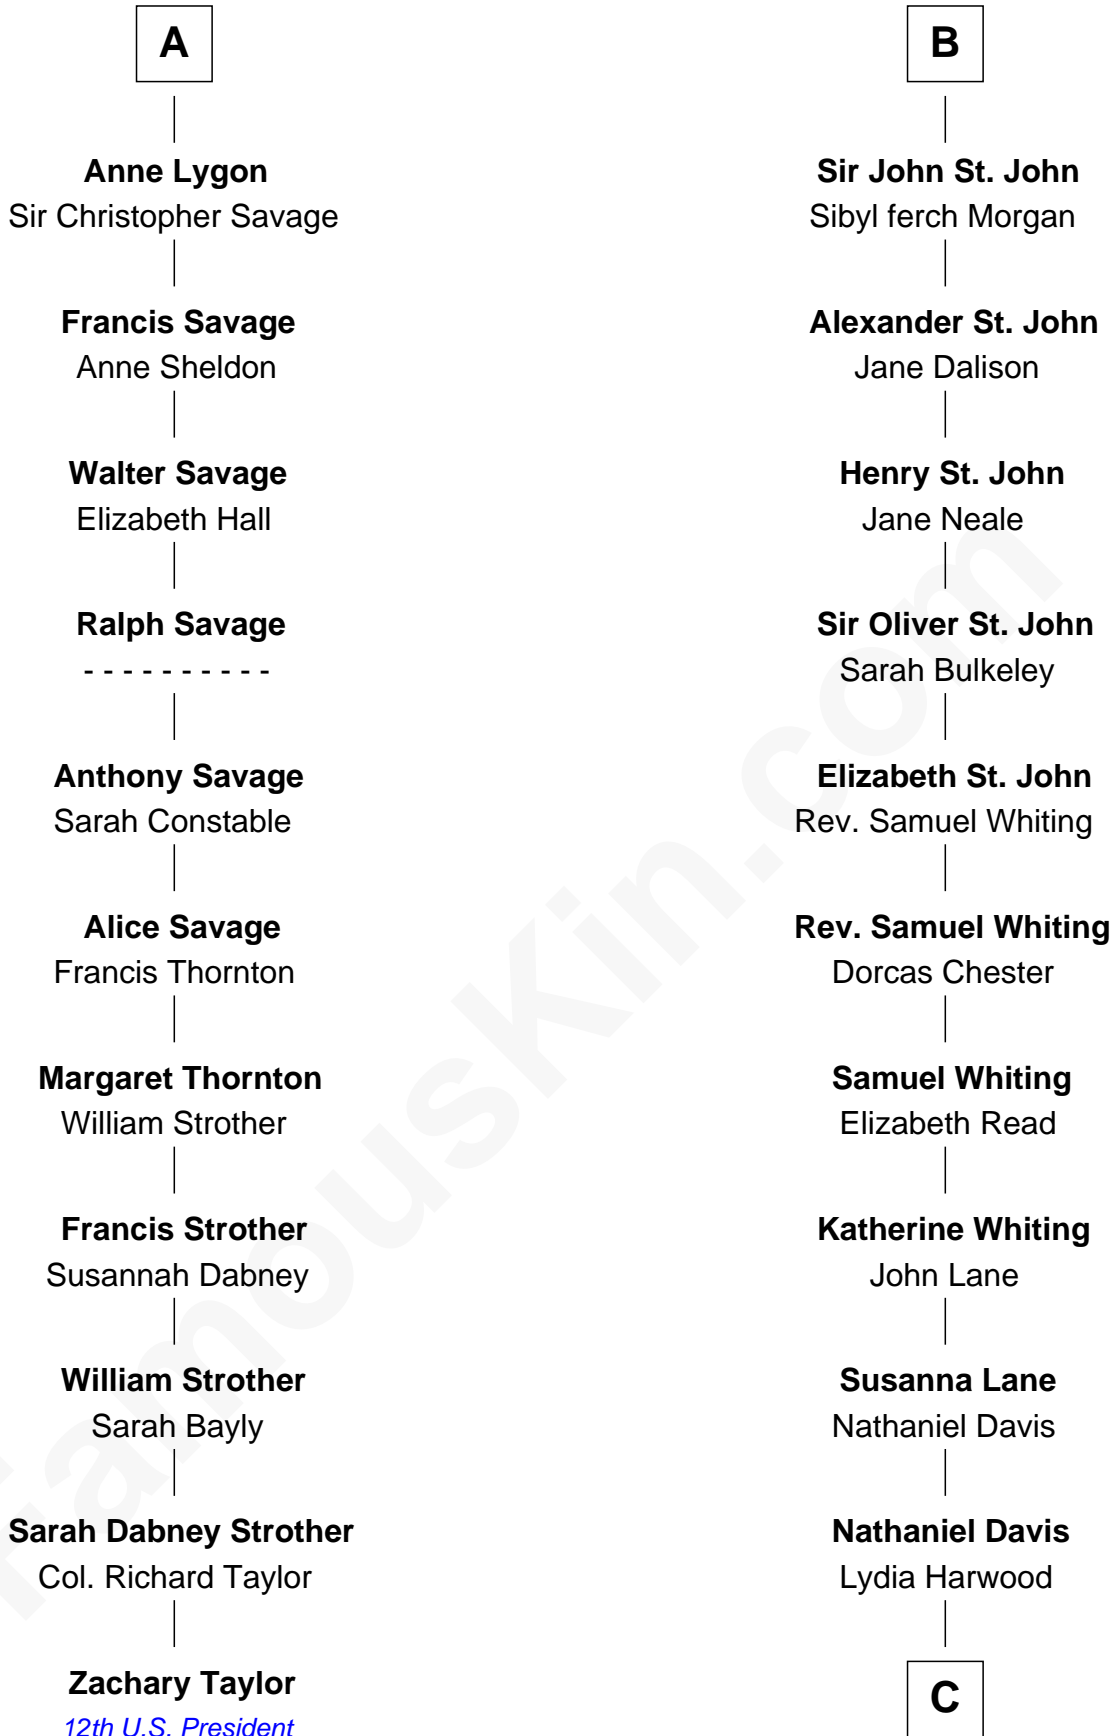

FamousKin.com

Relationship Chart of

Zachary Taylor

12th U.S. President

17th cousin 3 times removed of

Calvin Coolidge
30th U.S. President

Sir Walter de Beauchamp
Alice de Tony

C

—
Mary Davis

John Dunlap Moor

—
Hiram Dunlap Moor

Abigail Pinney Franklin

—
Victoria Josephine Moor

Col. John Calvin Coolidge

—
Calvin Coolidge

30th U.S. President