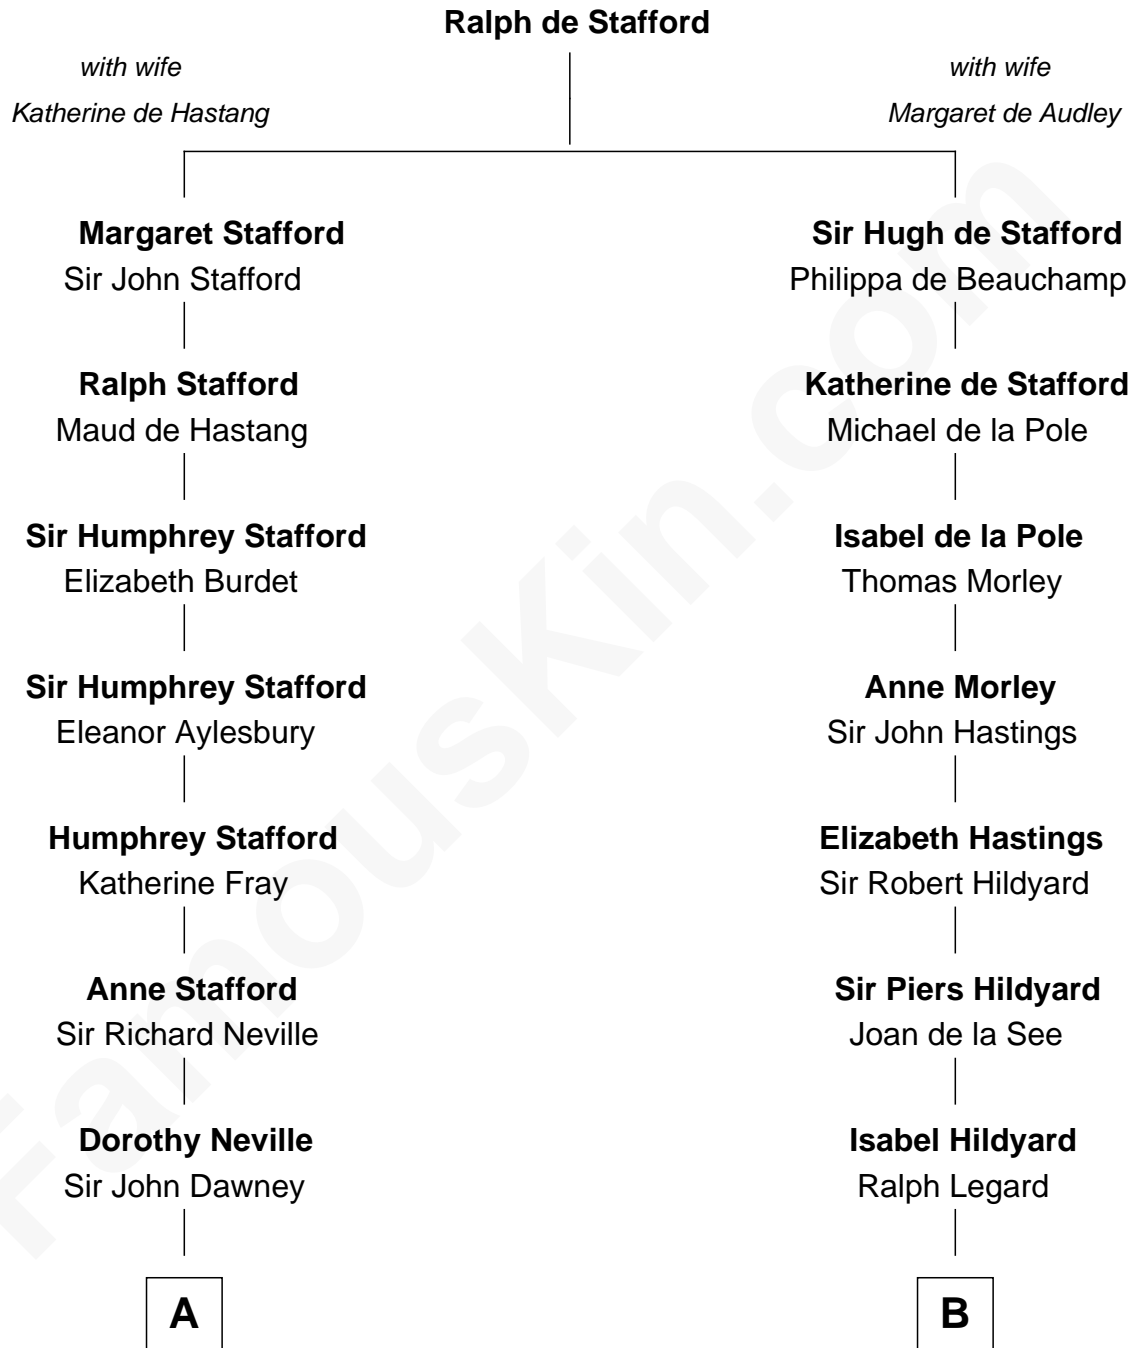

**FamousKin.com**  
**Relationship Chart of**  
**Zachary Taylor**  
*12th U.S. President*

**16th cousin 3 times removed of**  
**Calvin Coolidge**  
*30th U.S. President*

**C**

**Sarah Almeda Brewer**  
Calvin Galusha Coolidge

**Col. John Calvin Coolidge**  
Victoria Josephine Moor

**Calvin Coolidge**  
*30th U.S. President*

FamousKin.com