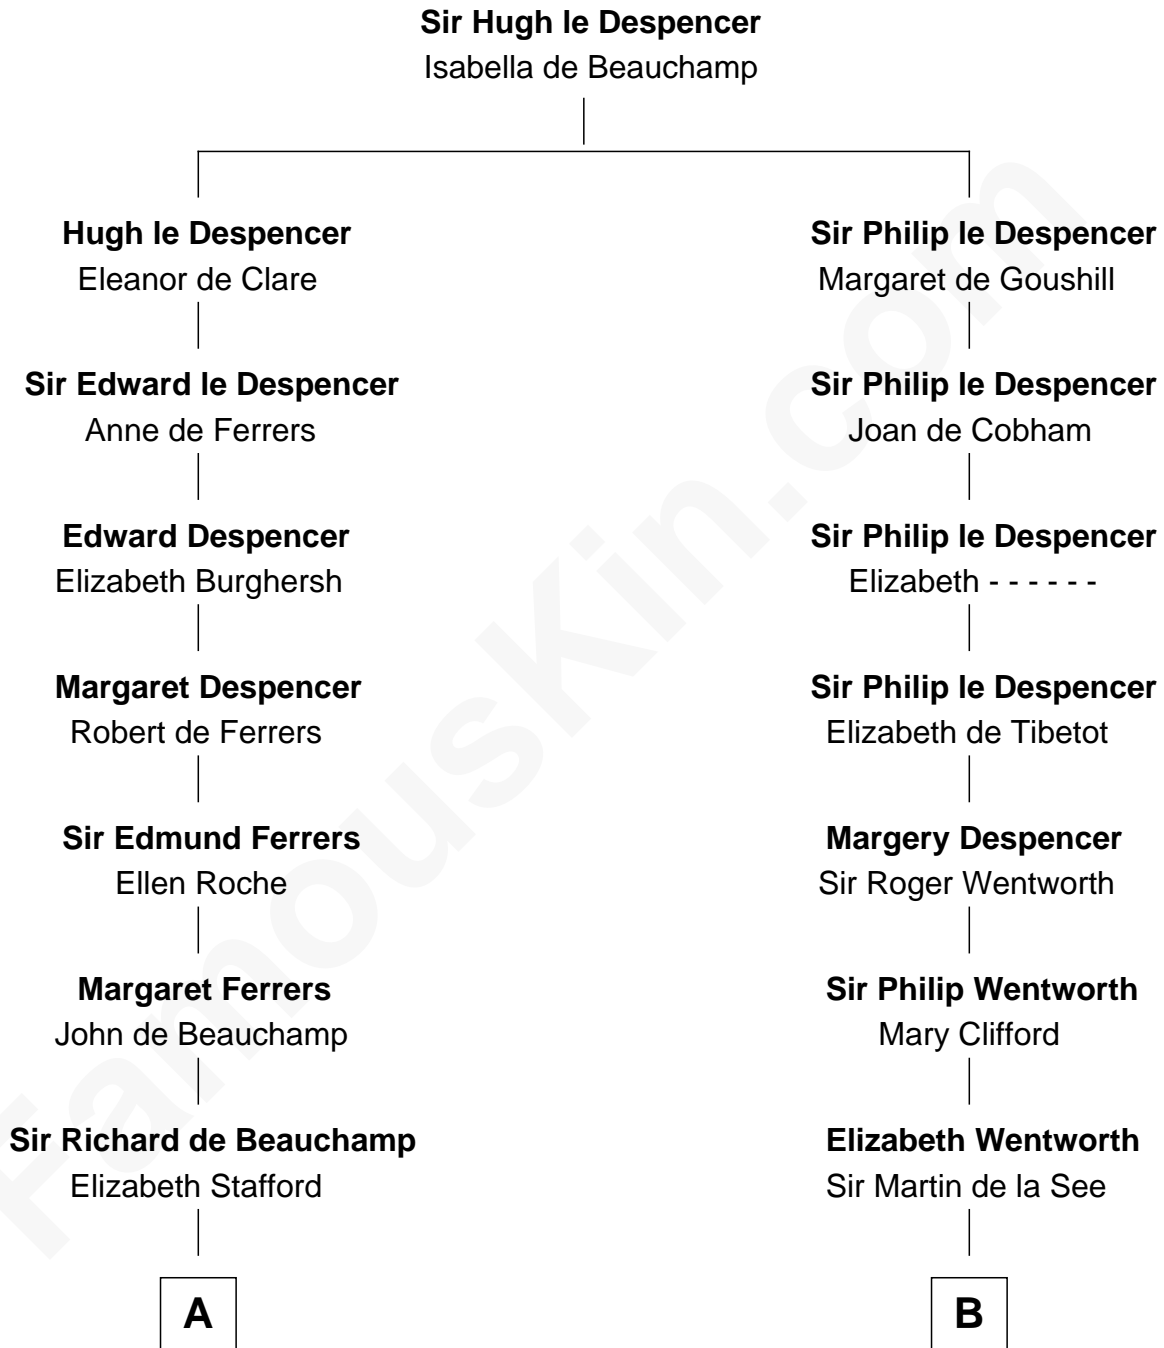

FamousKin.com
Relationship Chart of
Zachary Taylor
12th U.S. President

19th cousin 2 times removed of
Calvin Coolidge
30th U.S. President

C

William Strother

Sarah Bayly

Sarah Dabney Strother

Col. Richard Taylor

Zachary Taylor

12th U.S. President

D

Israel Putnam Brown

Sally Briggs

Sally Briggs Brown

Israel Chase Brewer

Sarah Almeda Brewer