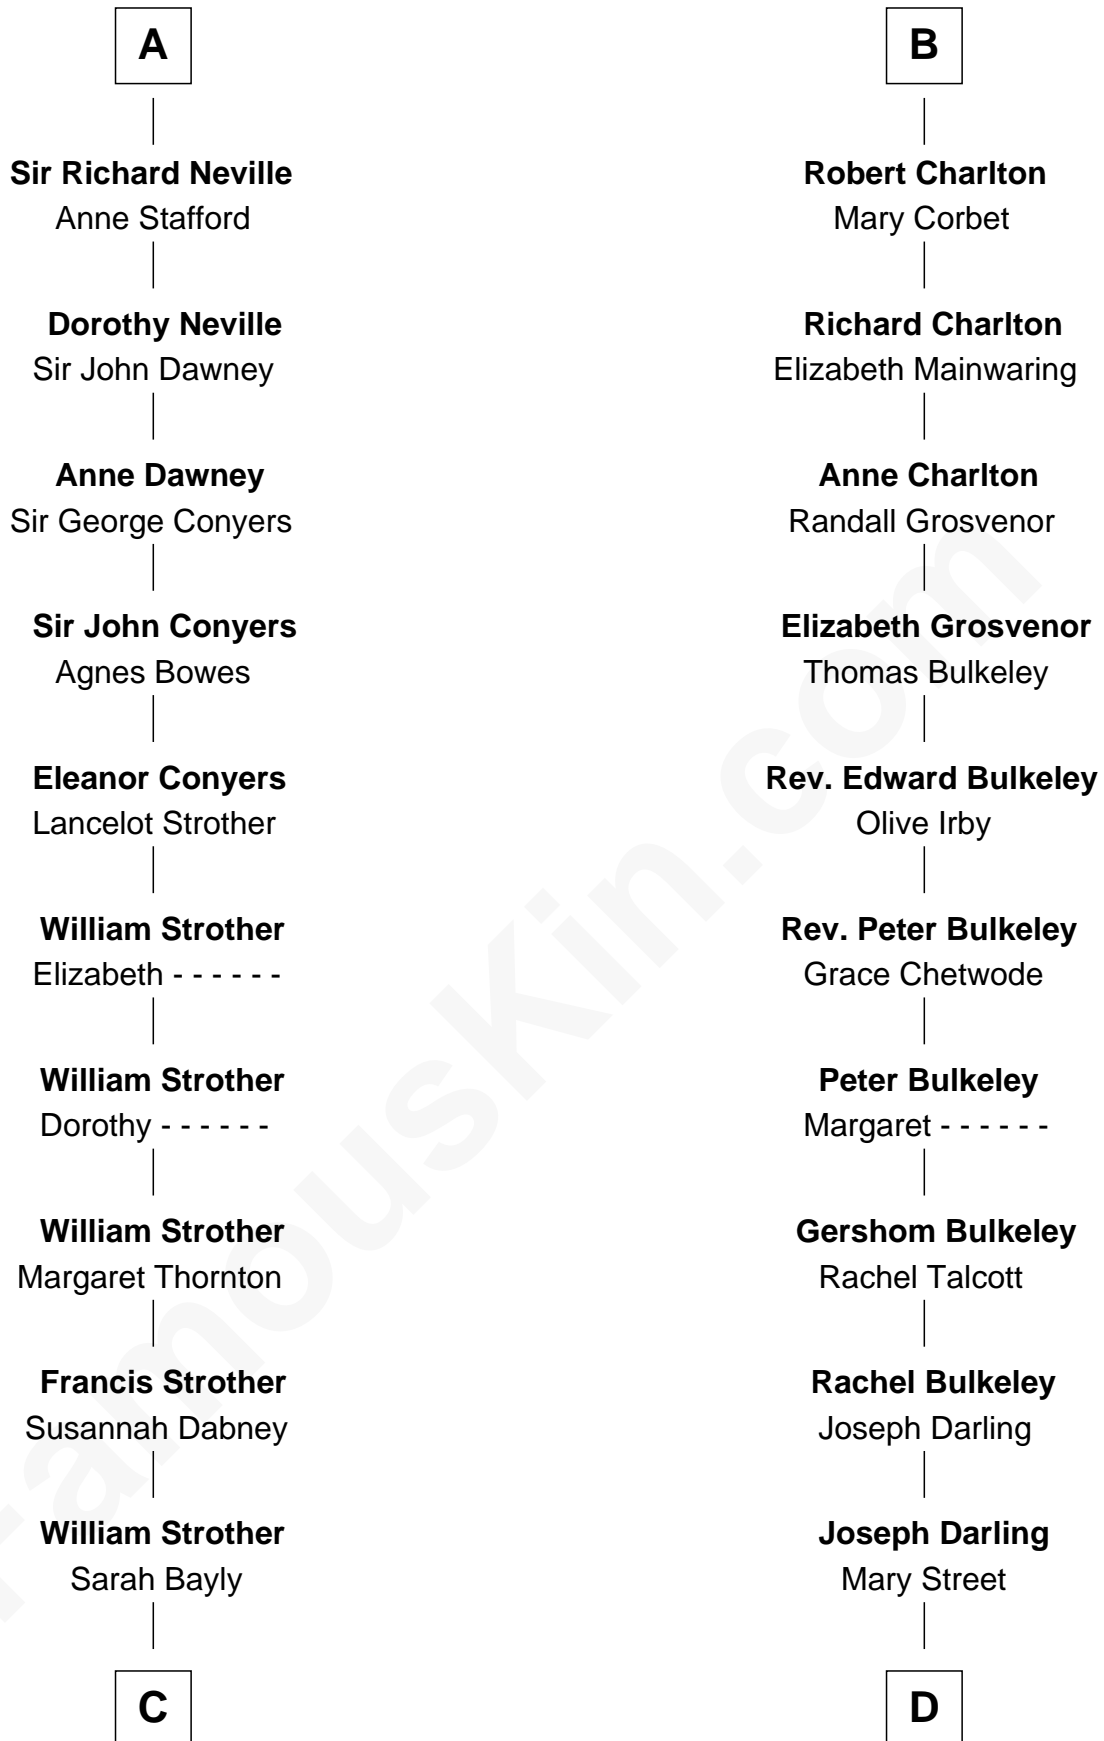

**FamousKin.com**  
**Relationship Chart of**  
**Zachary Taylor**  
*12th U.S. President*

**18th cousin 3 times removed of**  
**Norman Rockwell**  
*American Artist*

**C**

**Sarah Dabney Strother**

Col. Richard Taylor

**Zachary Taylor**

*12th U.S. President*

**D**

**Rachel Darling**

Runa Rockwell

**Samuel Darling Rockwell**

Orilla Janes Sherman

**John William Rockwell**