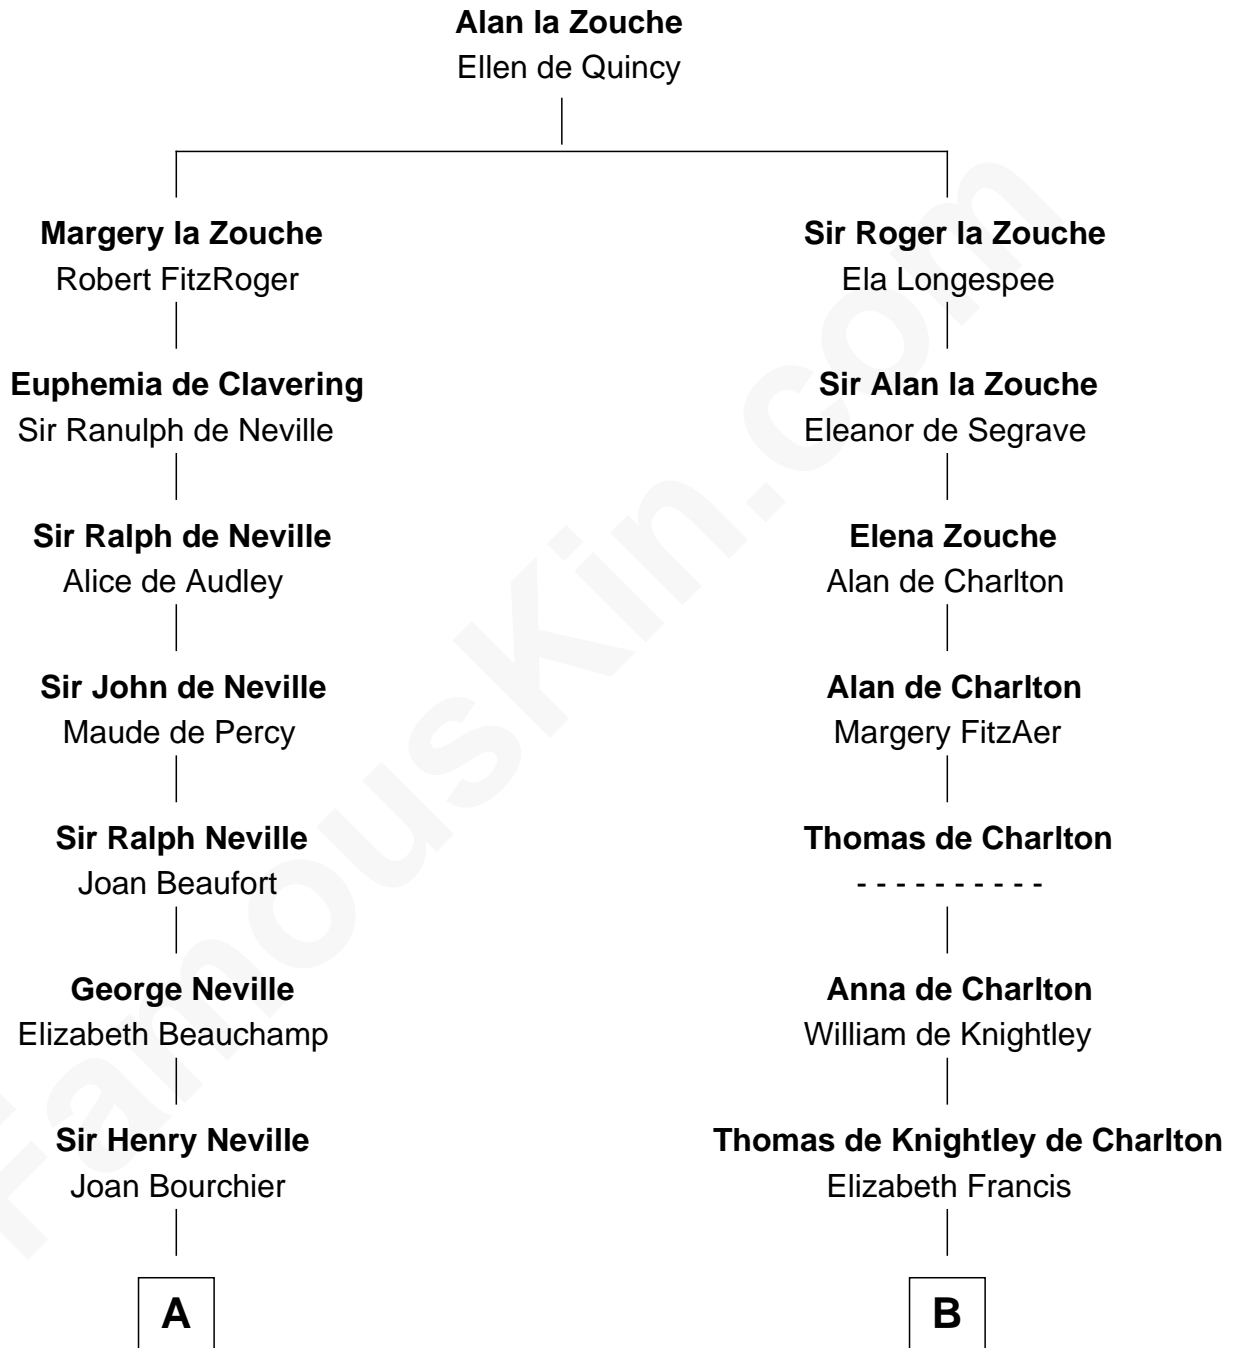

**FamousKin.com**  
**Relationship Chart of**  
**Zachary Taylor**  
*12th U.S. President*

**18th cousin 3 times removed of**  
**Norman Rockwell**  
*American Artist*

**C**

**Sarah Dabney Strother**

Col. Richard Taylor

**Zachary Taylor**

*12th U.S. President*

**D**

**Rachel Darling**

Runa Rockwell

**Samuel Darling Rockwell**

Orilla Janes Sherman

**John William Rockwell**