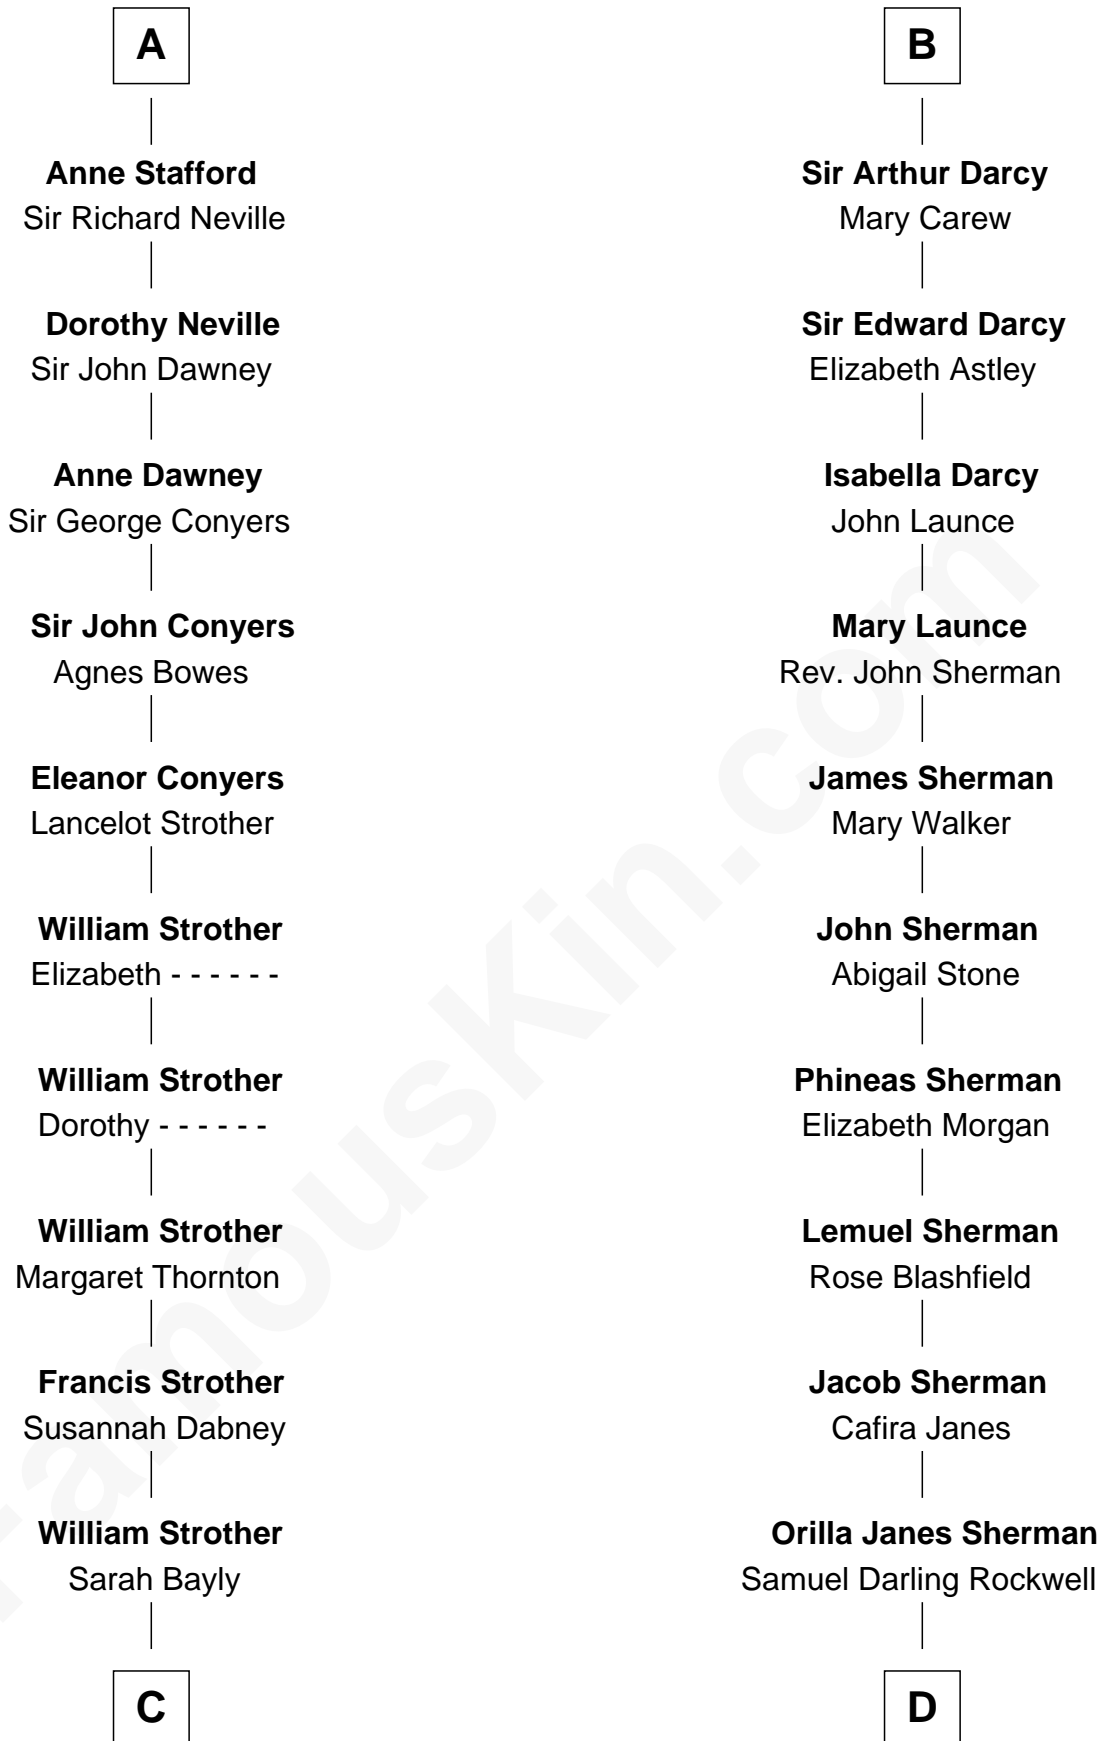

**FamousKin.com**  
**Relationship Chart of**  
**Zachary Taylor**  
*12th U.S. President*

18th cousin 1 time removed of  
**Norman Rockwell**  
*American Artist*

**John de Botetourte**  
Maud FitzThomas

**C**

**Sarah Dabney Strother**

Col. Richard Taylor

**Zachary Taylor**

*12th U.S. President*

**D**

**John William Rockwell**

Phebe Boyce Waring

**Jarvis Waring Rockwell**

Anne Mary Hill

**Norman Rockwell**

*American Artist*

FamousKin.com