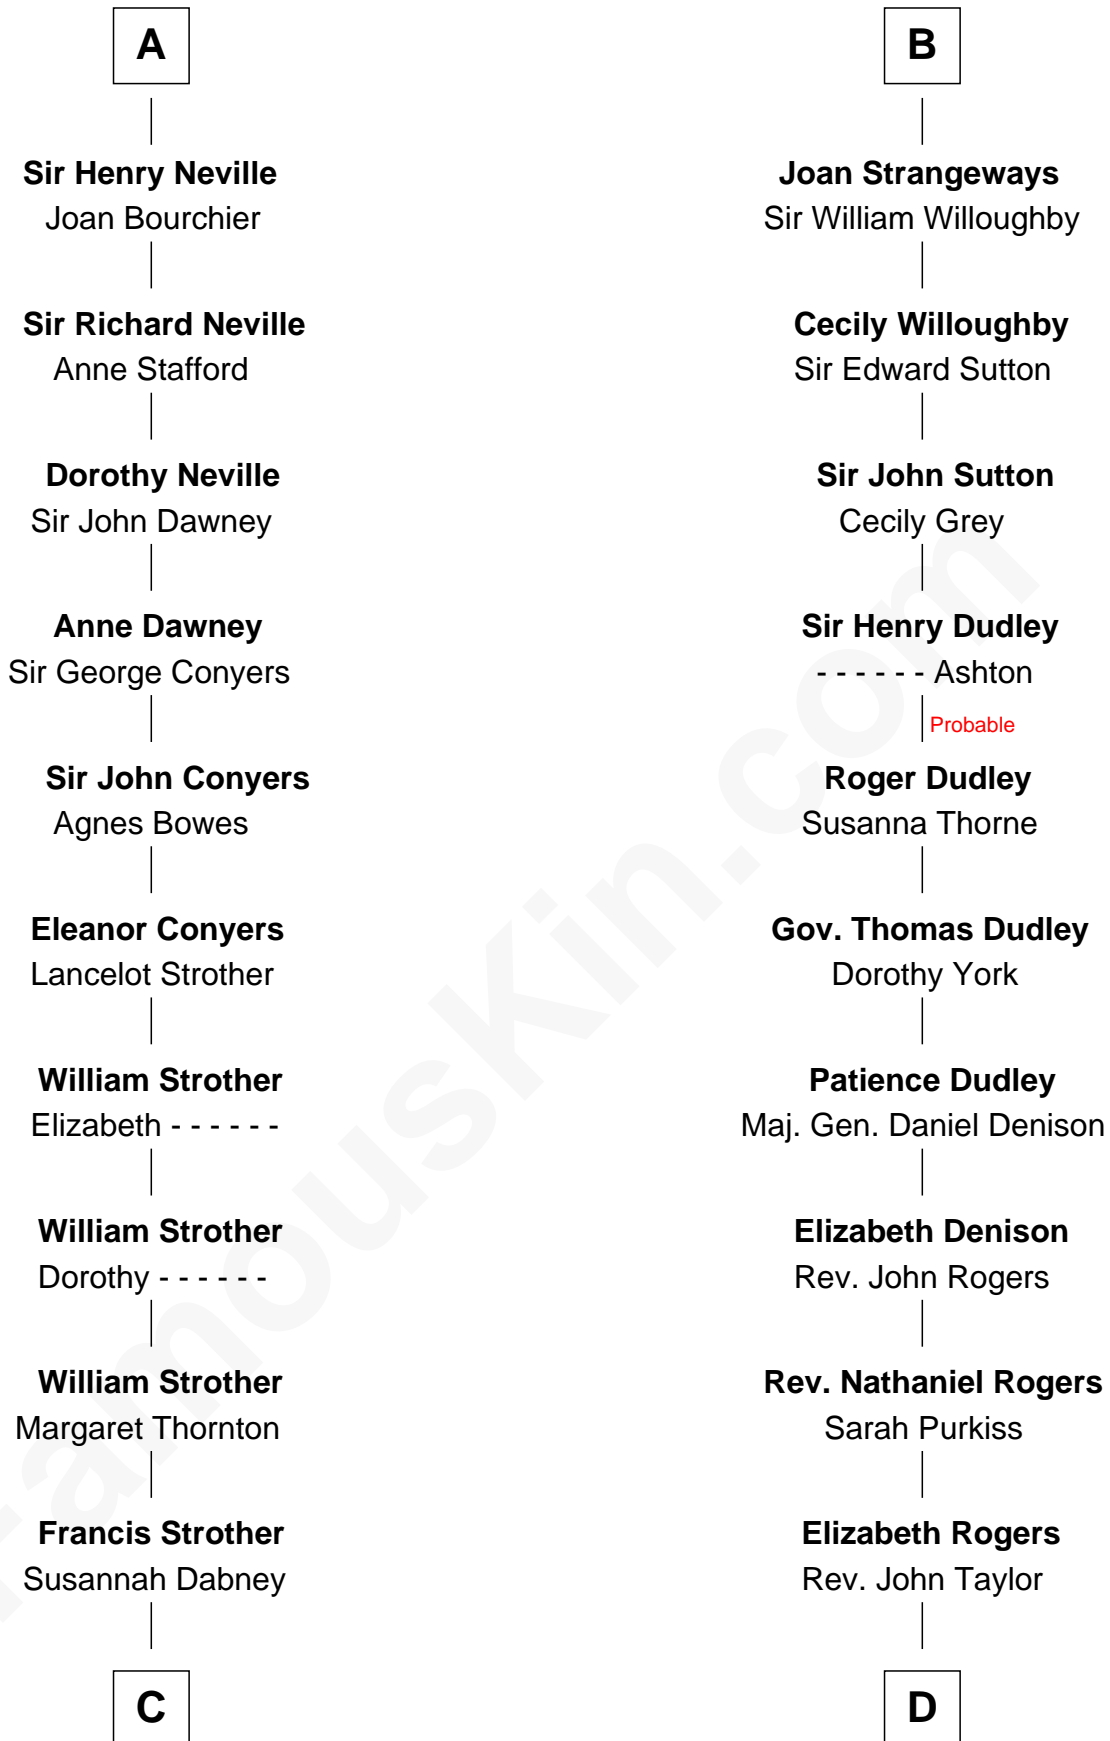

FamousKin.com Relationship Chart of

Zachary Taylor

12th U.S. President

18th cousin 1 time removed of

Nicholas Gilman

Signer of the U.S. Constitution

C

William Strother

Sarah Bayly

Sarah Dabney Strother

Col. Richard Taylor

Zachary Taylor

12th U.S. President

D

Ann Taylor

Nicholas Gilman