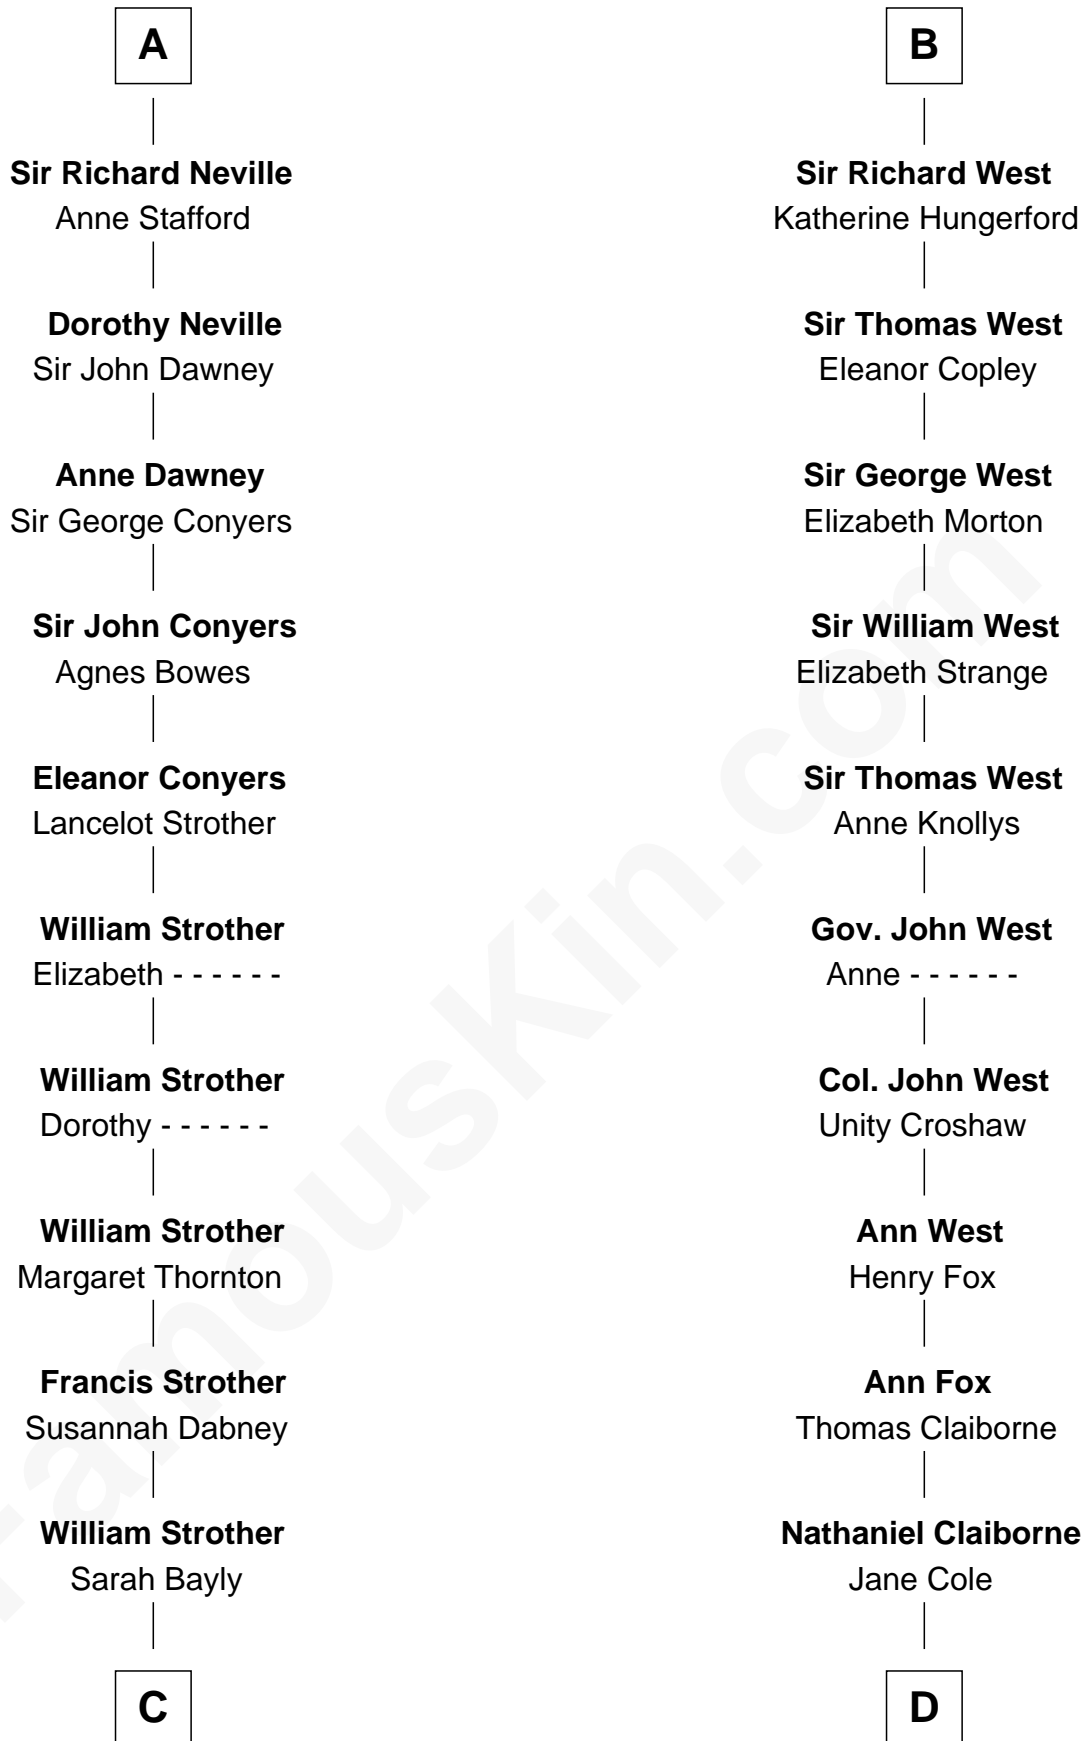

FamousKin.com Relationship Chart of

Zachary Taylor
12th U.S. President

18th cousin of

William C. C. Claiborne
1st Governor of Louisiana

Alan la Zouche
Ellen de Quincy

C

Sarah Dabney Strother

Col. Richard Taylor

Zachary Taylor

12th U.S. President

D

William Claiborne

Mary Leigh

William C. C. Claiborne

1st Governor of Louisiana

FamousKin.com