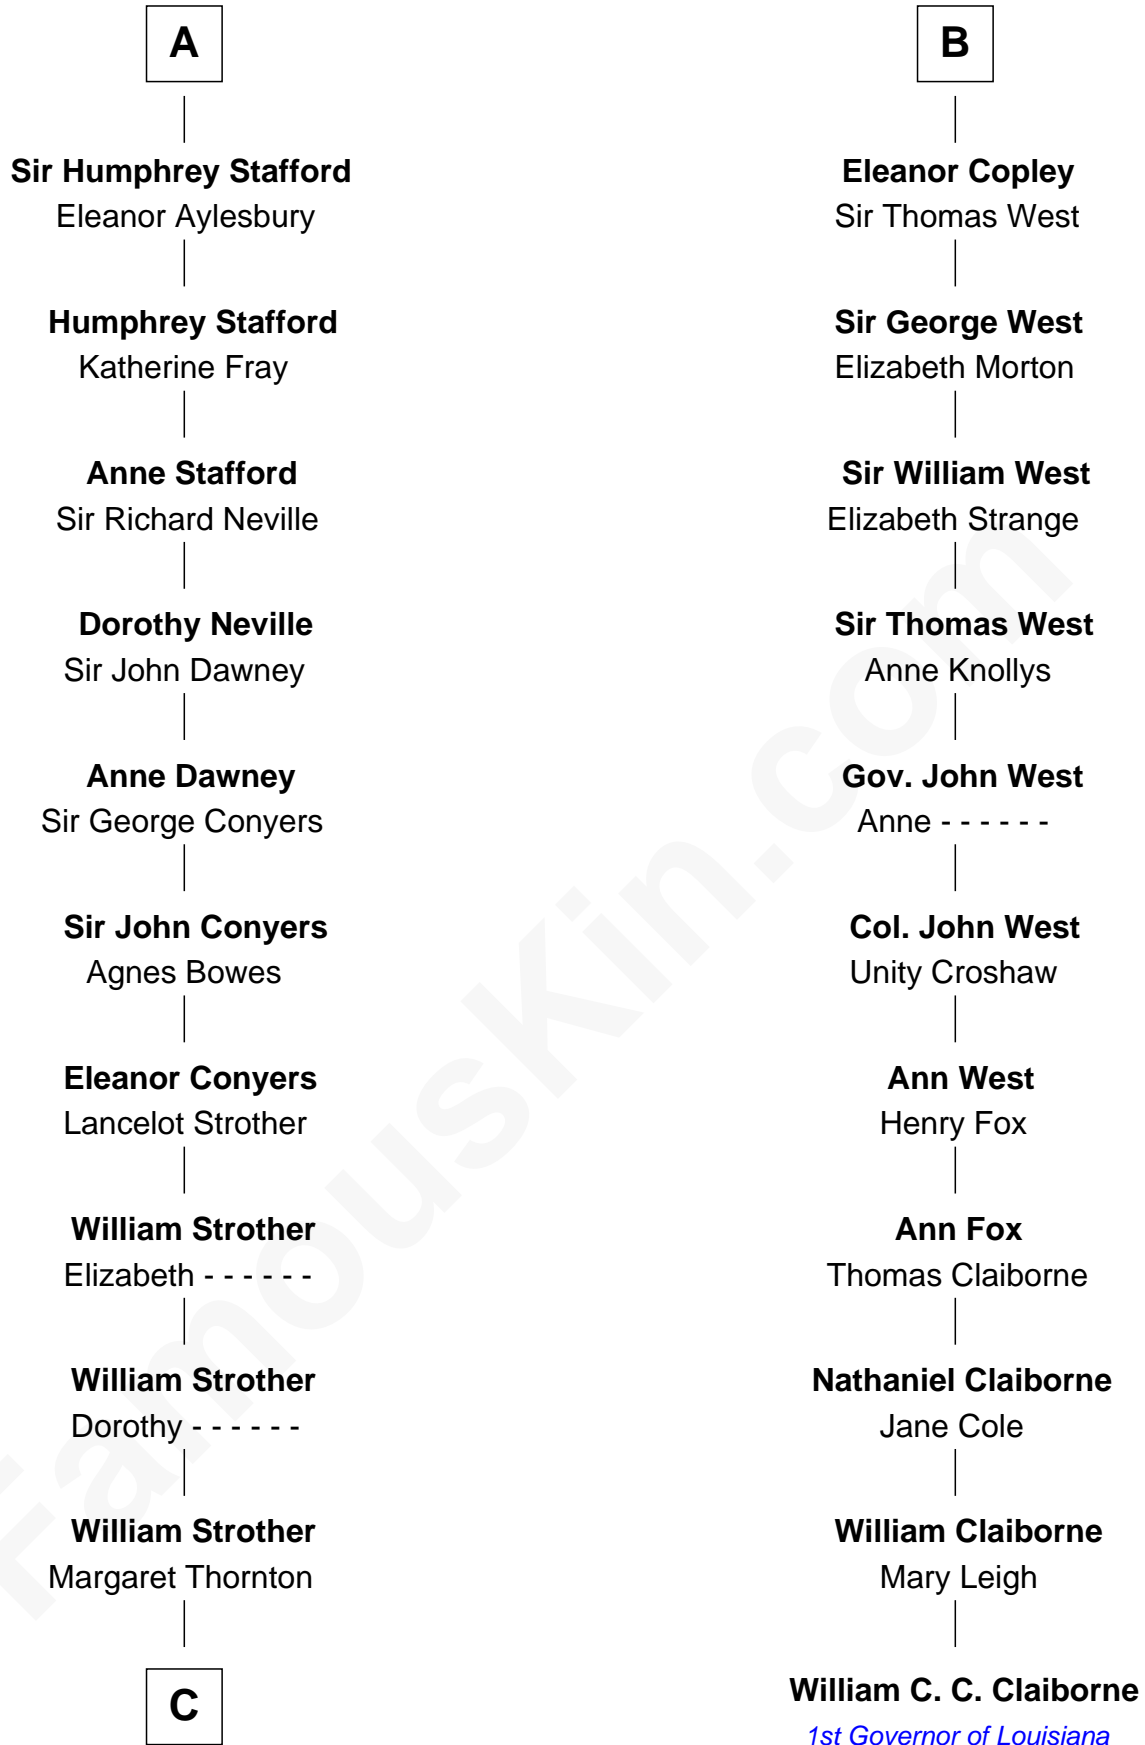

FamousKin.com
Relationship Chart of
Zachary Taylor
12th U.S. President

17th cousin 3 times removed of
William C. C. Claiborne
1st Governor of Louisiana

C

—
Francis Strother
Susannah Dabney

—
William Strother
Sarah Bayly

—
Sarah Dabney Strother
Col. Richard Taylor

—
Zachary Taylor
12th U.S. President

FamousKin.com