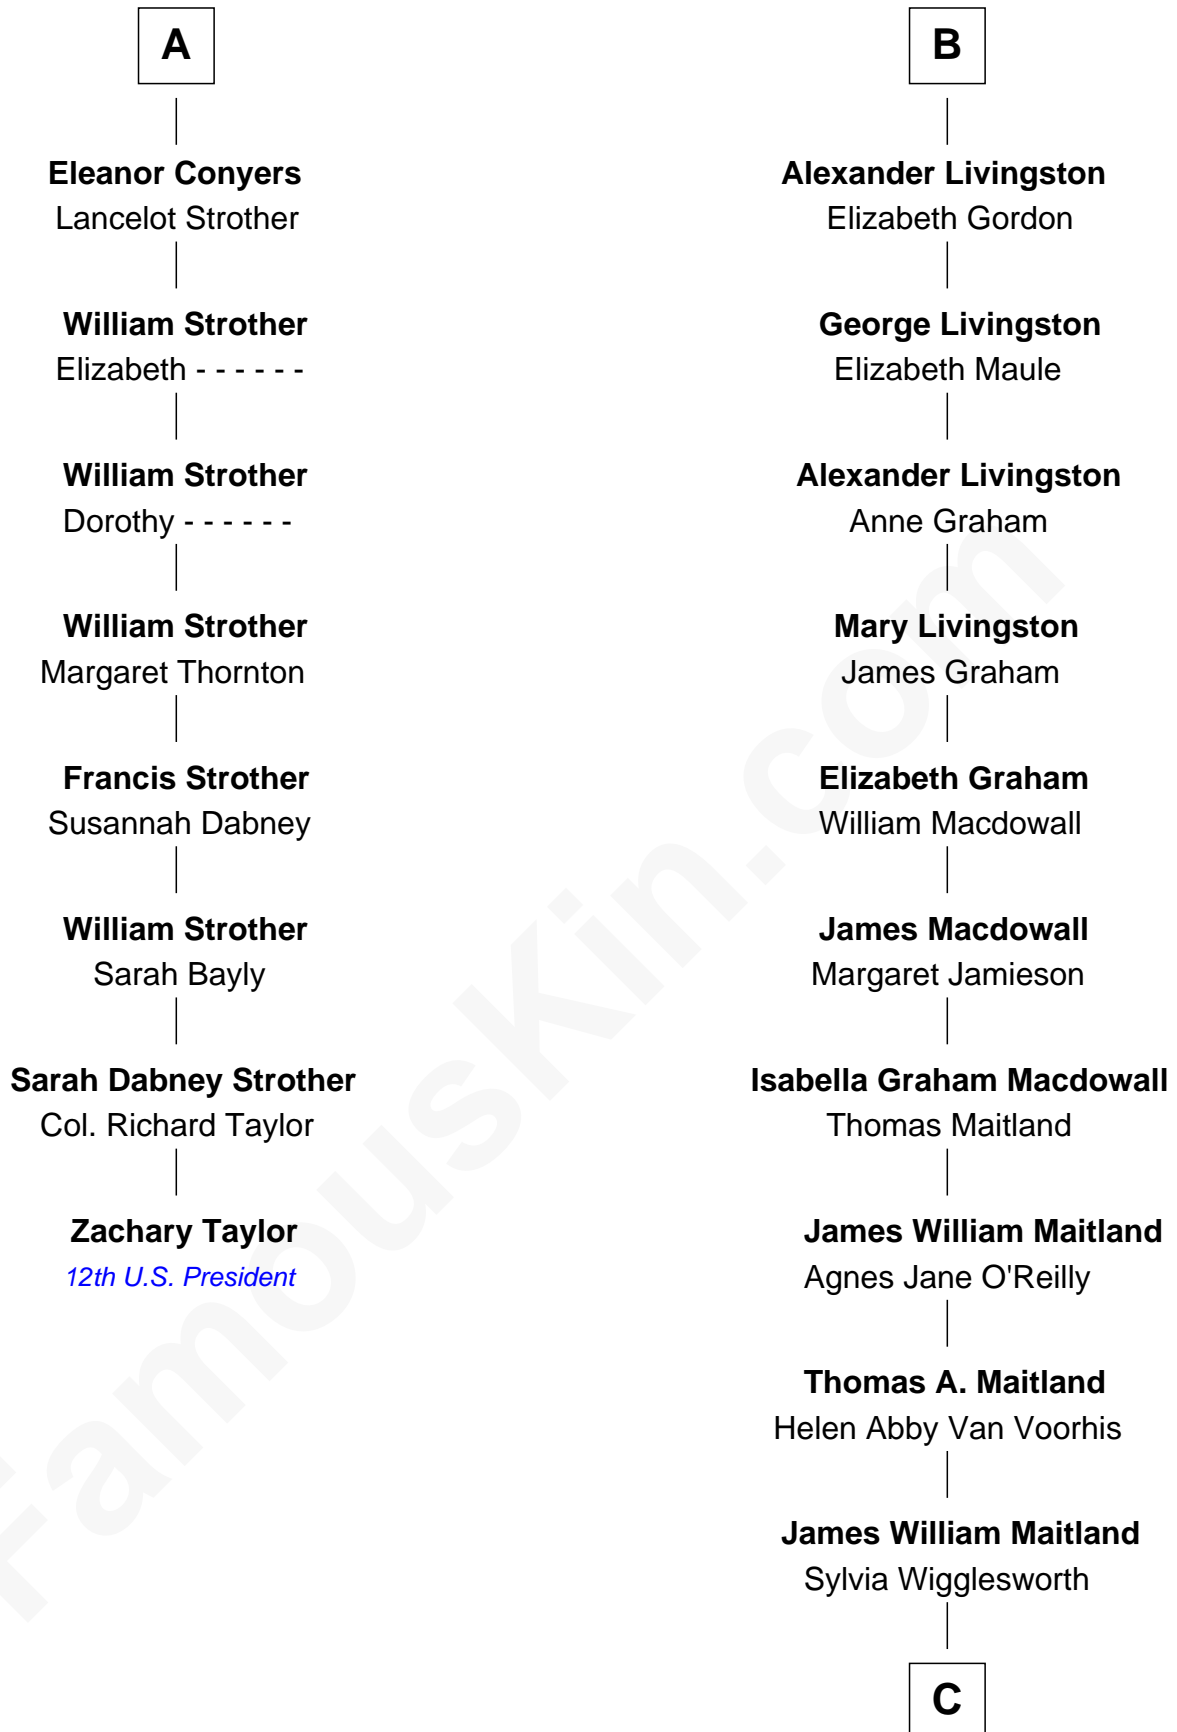

**FamousKin.com**  
**Relationship Chart of**  
**Zachary Taylor**  
*12th U.S. President*

**14th cousin 4 times removed of**  
**Howard Dean**  
*79th Governor of Vermont*

C

Andrea Belden Maitland

Howard Brush Dean

Howard Dean

*79th Governor of Vermont*

FamousKin.com