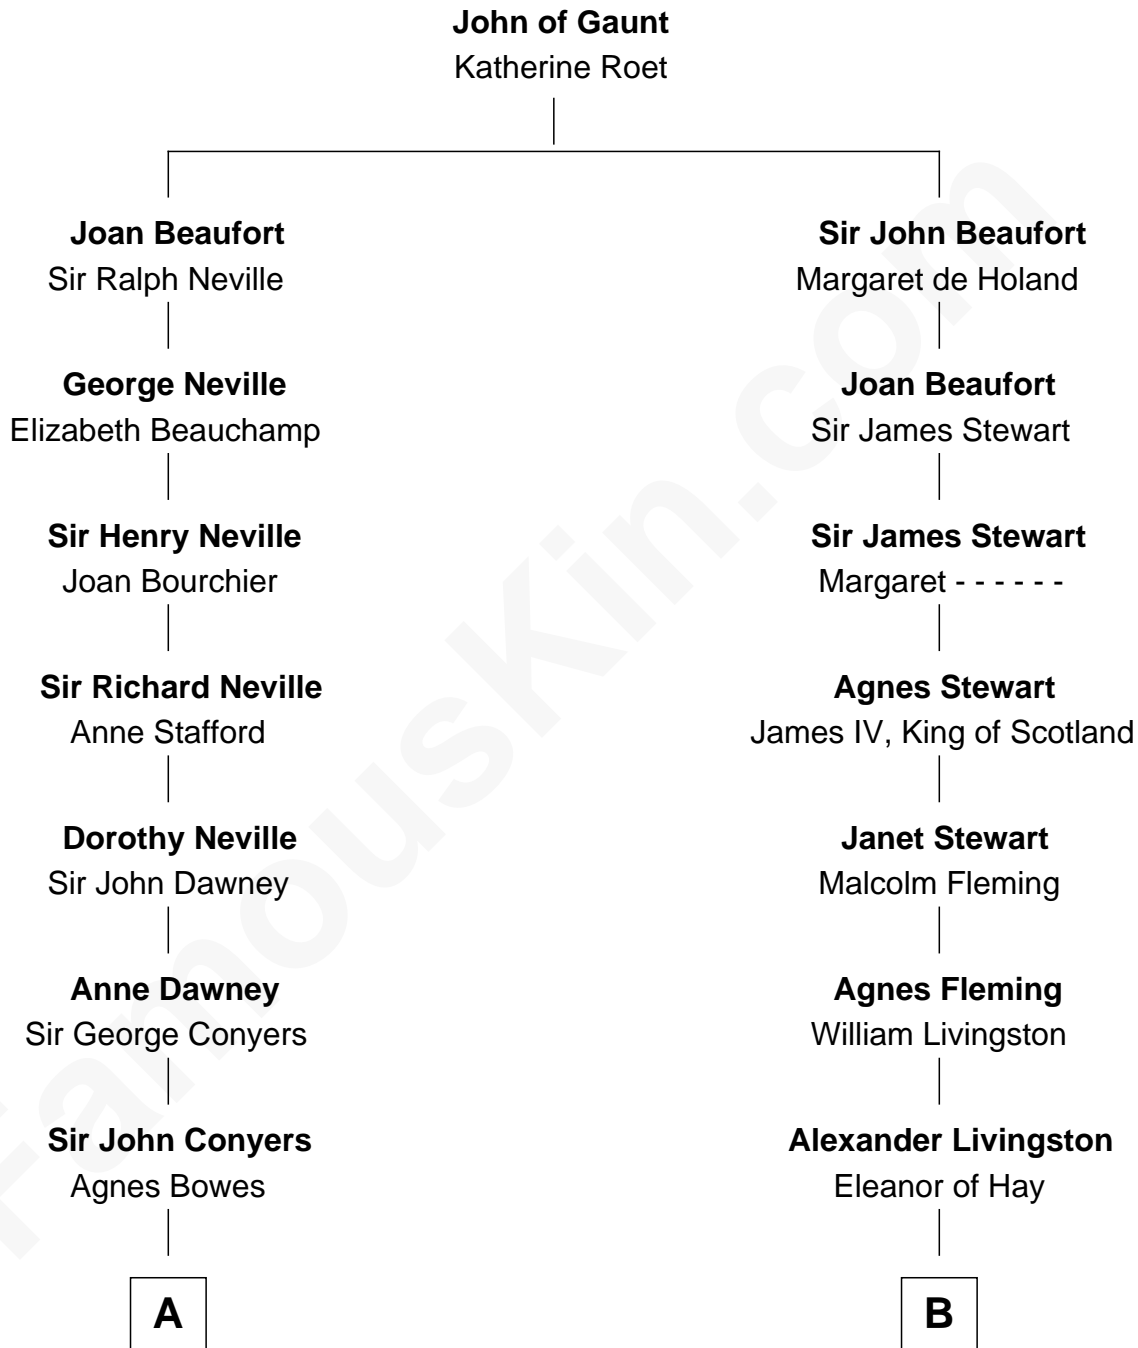

**FamousKin.com**  
**Relationship Chart of**  
**Zachary Taylor**  
*12th U.S. President*

**14th cousin 4 times removed of**  
**Howard Dean**  
*79th Governor of Vermont*

C

Andrea Belden Maitland

Howard Brush Dean

Howard Dean

*79th Governor of Vermont*

FamousKin.com