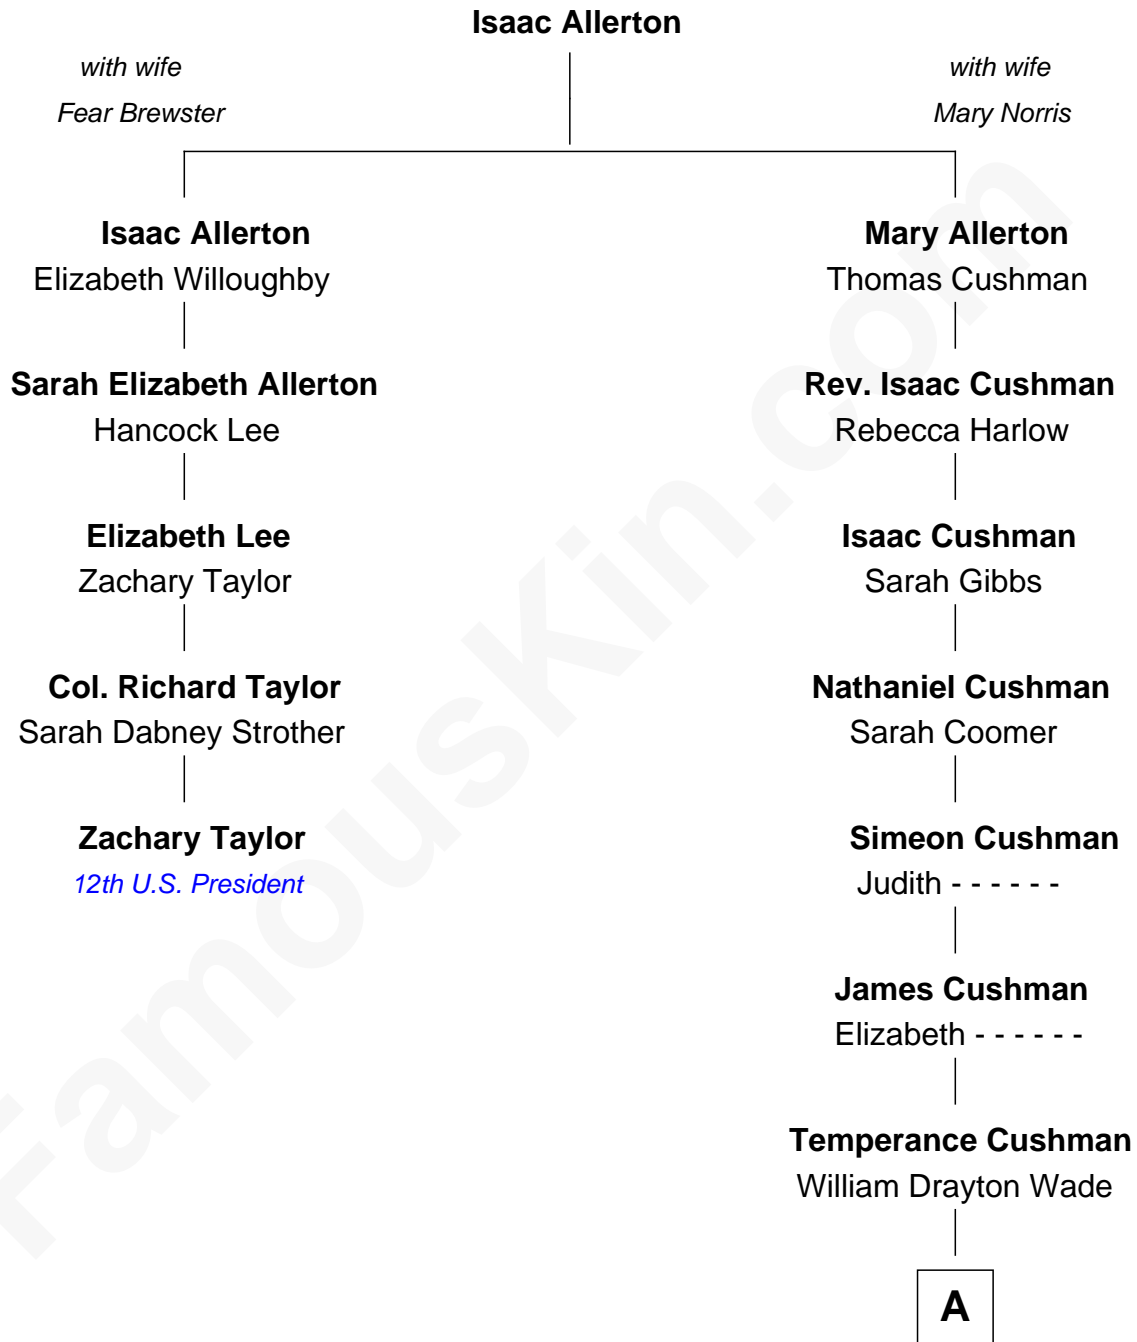

FamousKin.com
Relationship Chart of
Zachary Taylor
12th U.S. President

4th cousin 6 times removed of
Joanne Woodward
Movie Actress

A

Martha Elizabeth Wade
Solomon R. Woodward

Wade Woodward
Minnie Waunita Verdery

Wade Woodward
Elinor Gasque Trimmier

Joanne Woodward
Movie Actress

FamousKin.com