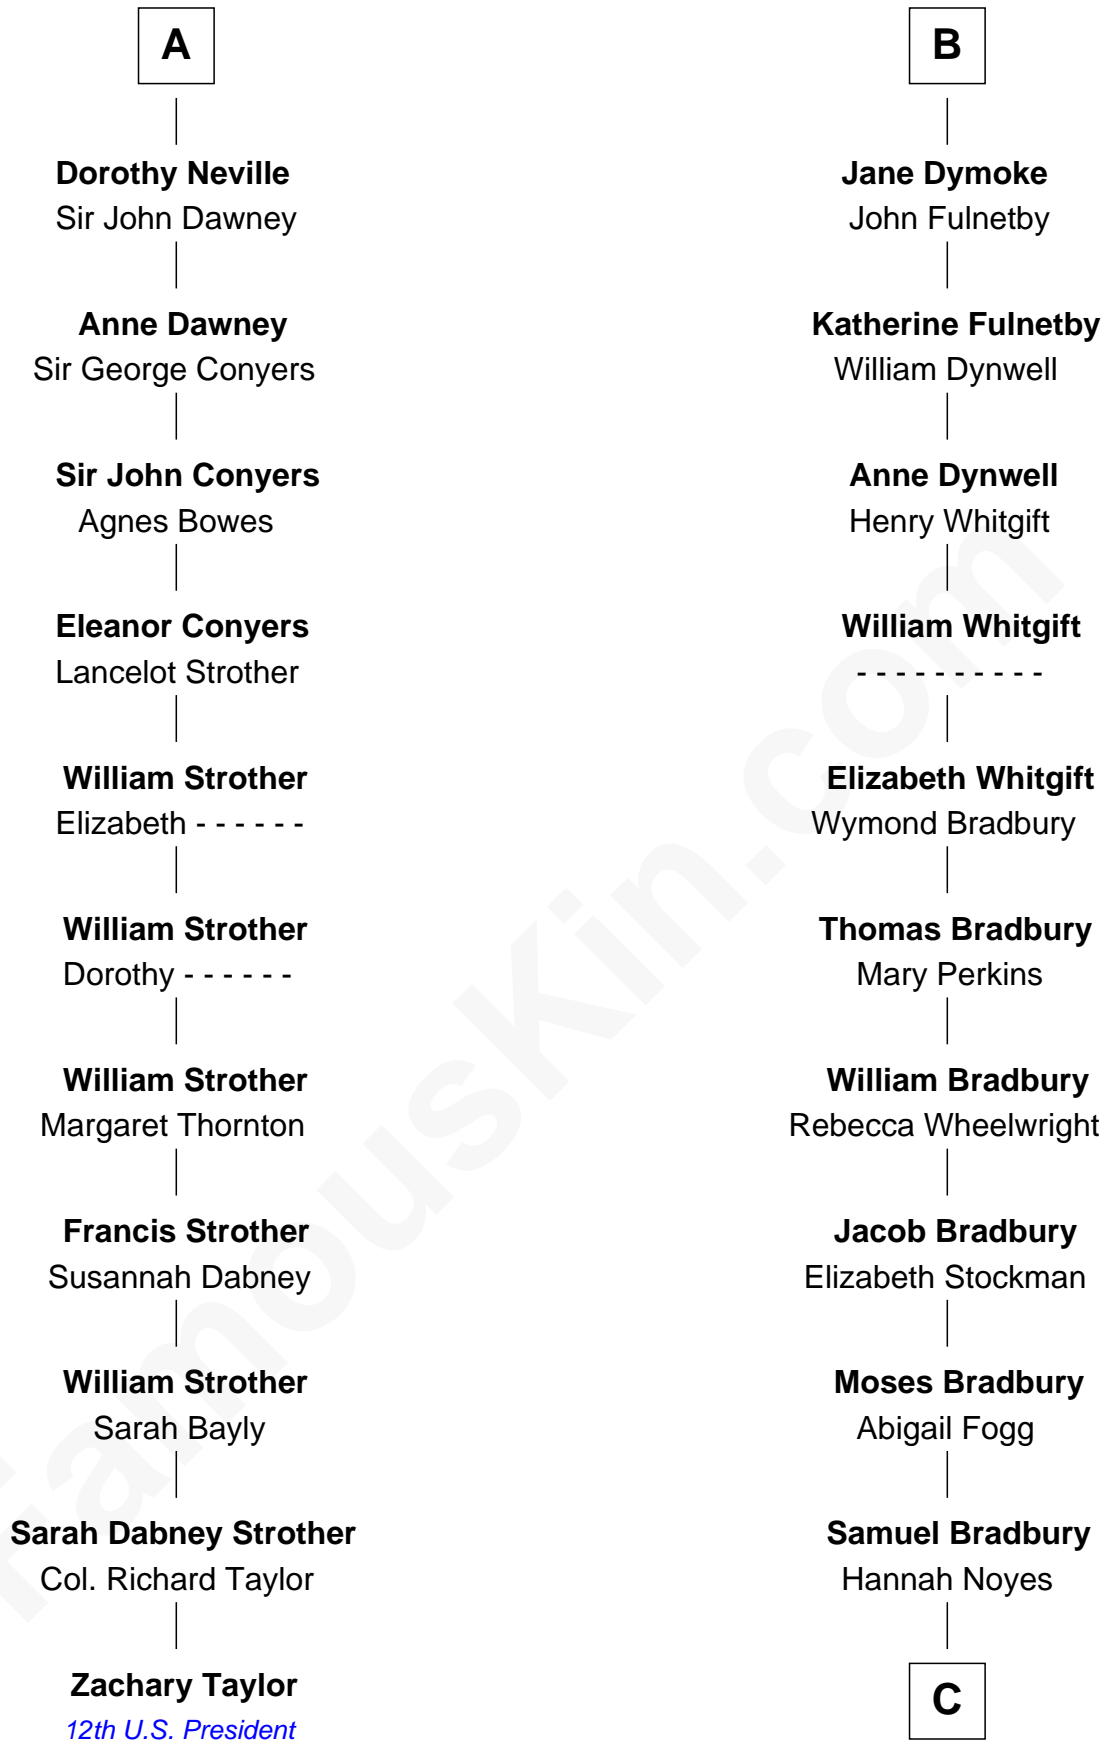

**FamousKin.com**  
**Relationship Chart of**  
**Zachary Taylor**  
*12th U.S. President*

**17th cousin 4 times removed of**  
**Ray Bradbury**  
*Author of The Martian Chronicles*

**C**

—  
**Samuel Bradbury**

Frances Mary Rothead

—  
**Samuel Irving Bradbury**

Mary Adell Spaulding

—  
**Samuel Hinkston Bradbury**

Minnie Alice Davis

—  
**Leonard Spaulding Bradbury**

Esther Marie Moberg

—  
**Ray Bradbury**