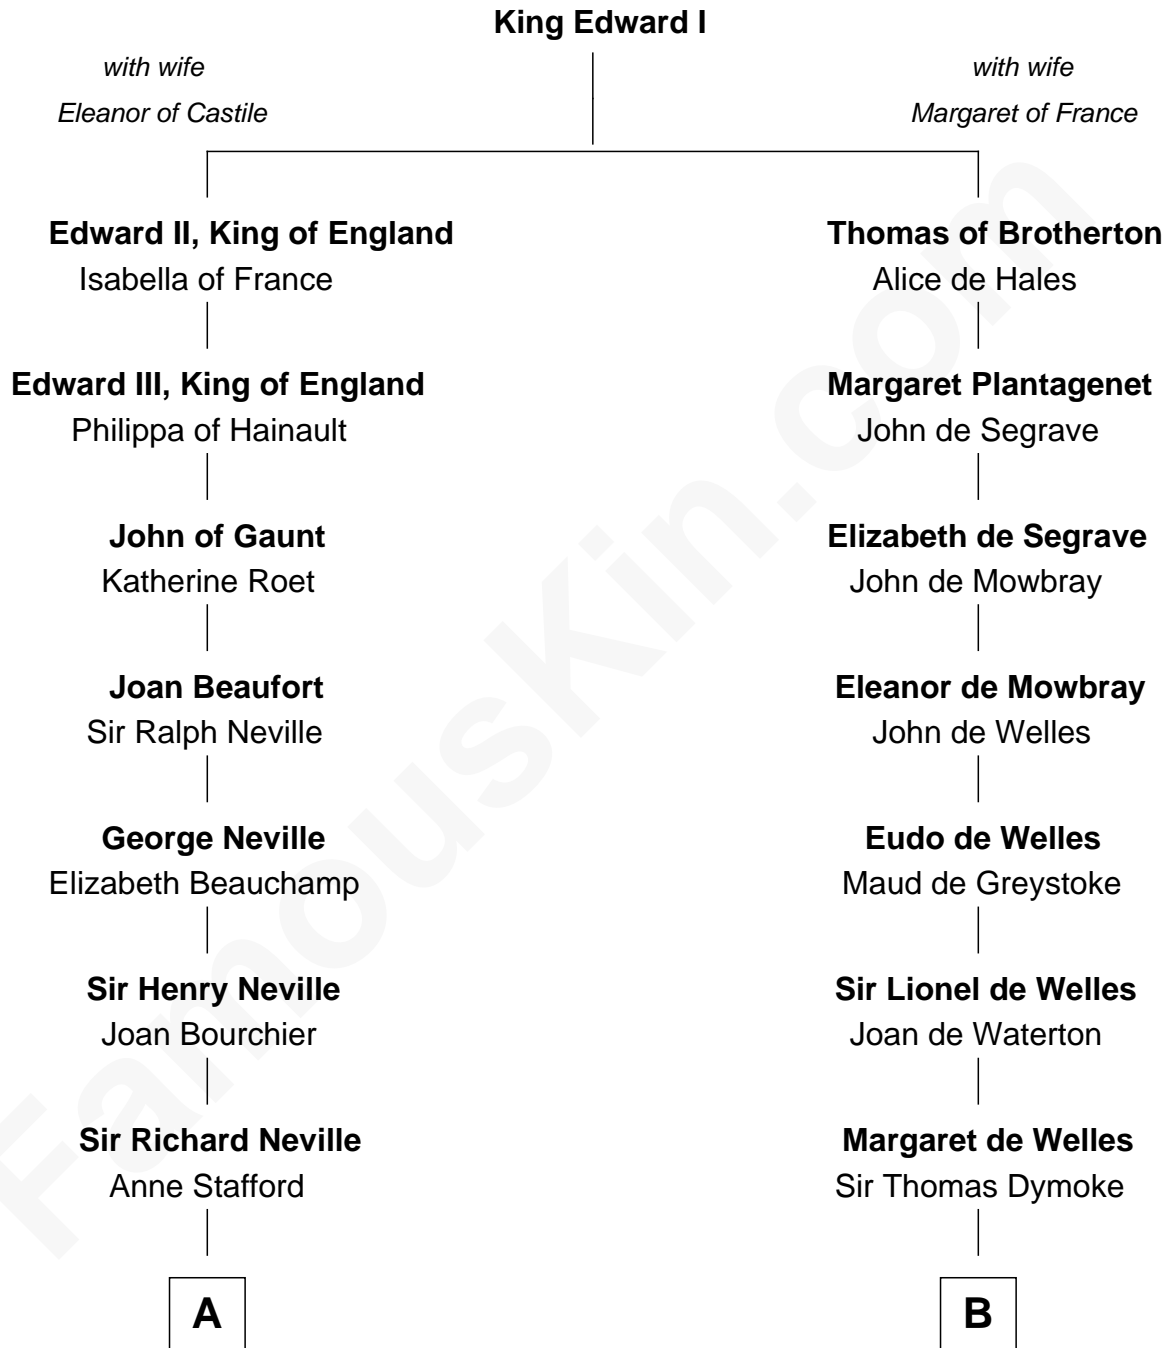

**FamousKin.com**  
**Relationship Chart of**  
**Zachary Taylor**  
*12th U.S. President*

**17th cousin 4 times removed of**  
**Ray Bradbury**  
*Author of The Martian Chronicles*

**C**

—  
**Samuel Bradbury**

Frances Mary Rothead

—  
**Samuel Irving Bradbury**

Mary Adell Spaulding

—  
**Samuel Hinkston Bradbury**

Minnie Alice Davis

—  
**Leonard Spaulding Bradbury**

Esther Marie Moberg

—  
**Ray Bradbury**