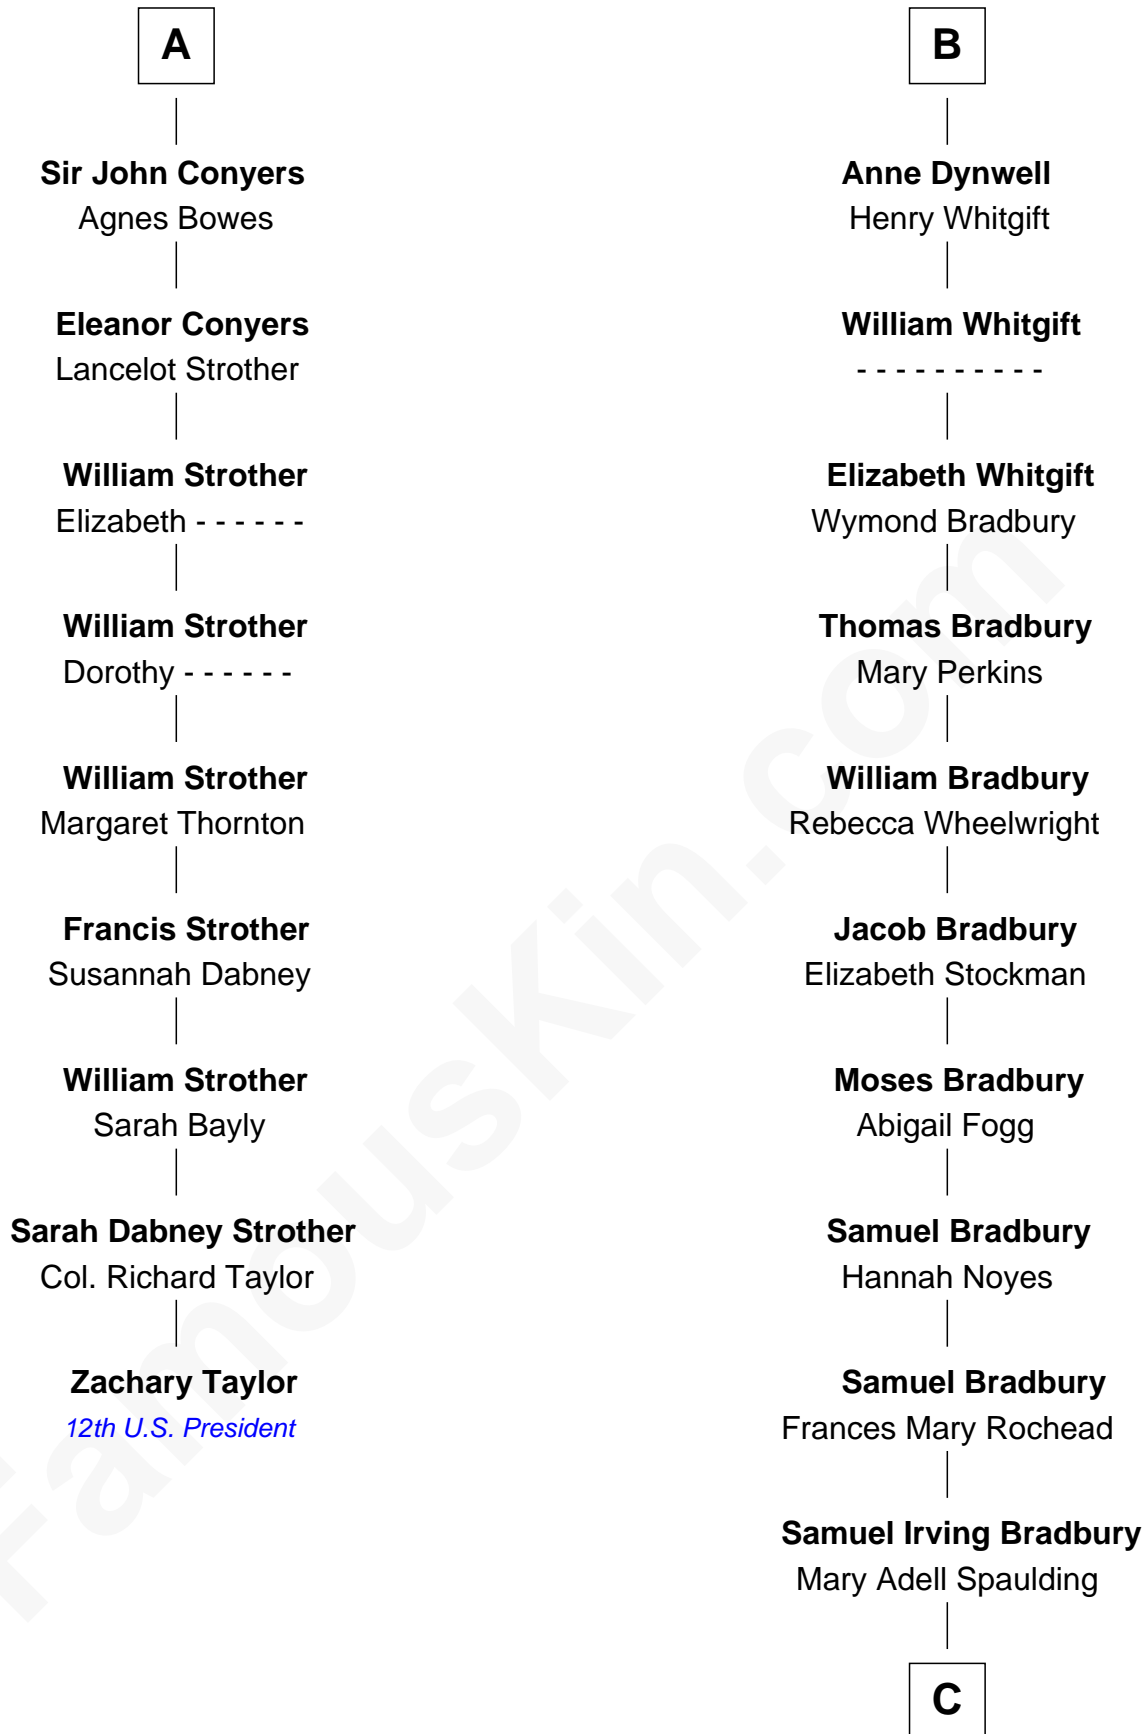

FamousKin.com

Relationship Chart of

Zachary Taylor

12th U.S. President

15th cousin 4 times removed of

Ray Bradbury

Author of *The Martian Chronicles*

C

—
Samuel Hinkston Bradbury

Minnie Alice Davis

—
Leonard Spaulding Bradbury

Esther Marie Moberg

—
Ray Bradbury

Author of [The Martian Chronicles](#)

FamousKin.com