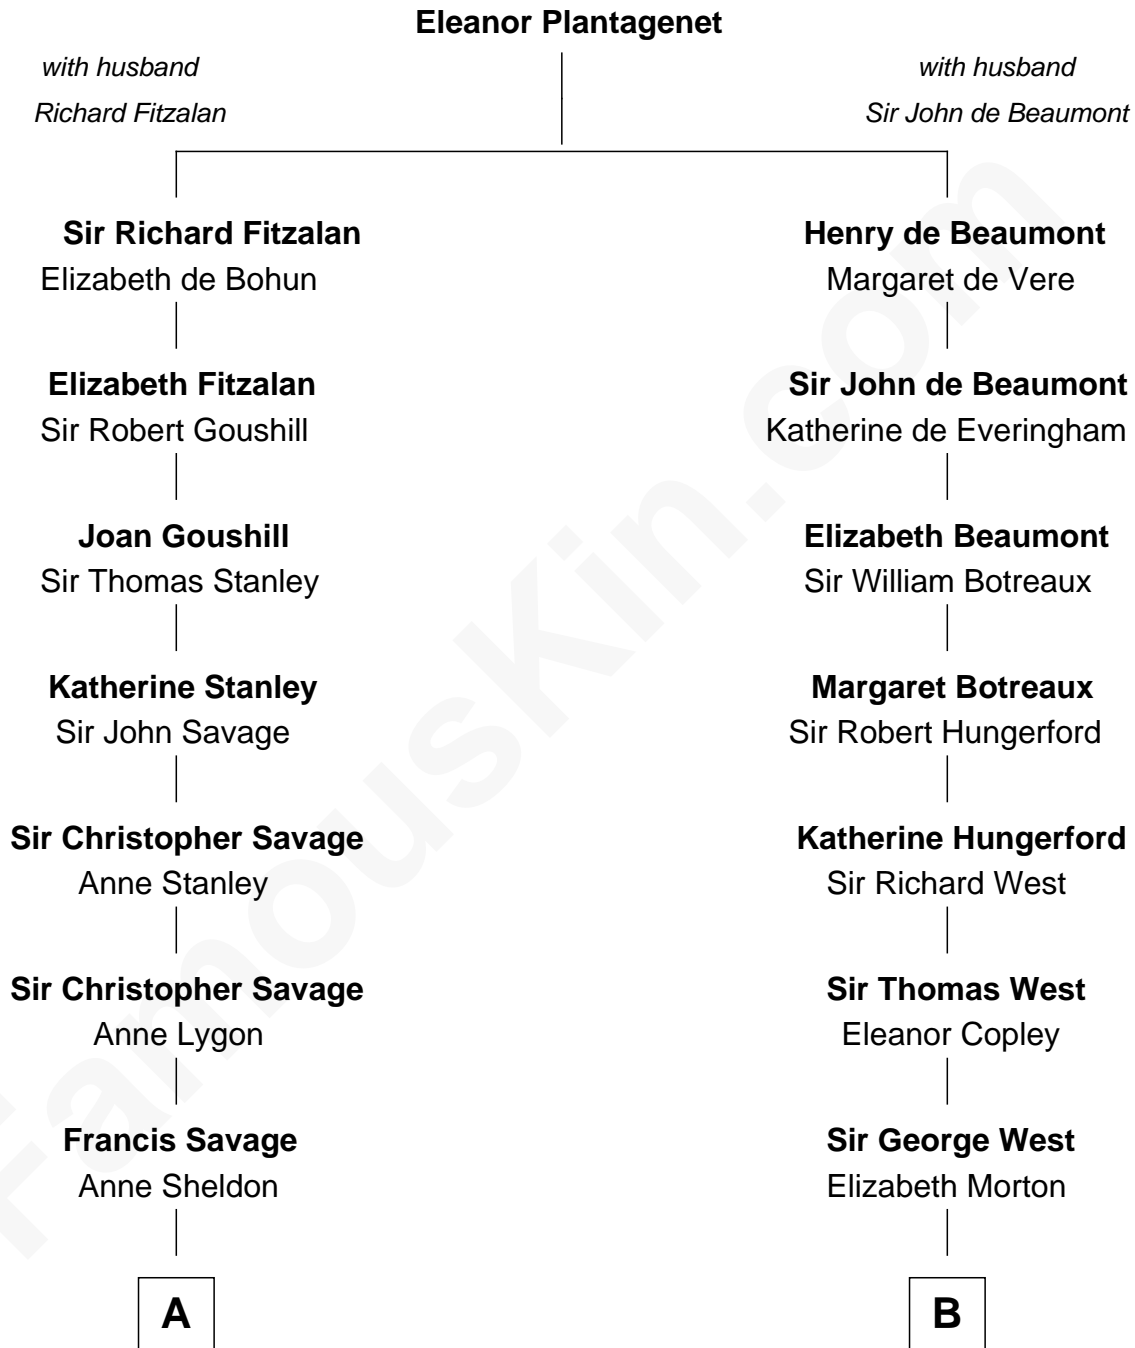

**FamousKin.com**  
**Relationship Chart of**  
**Zachary Taylor**  
*12th U.S. President*

**15th cousin 4 times removed of**  
**Ray Bradbury**  
*Author of The Martian Chronicles*

**C**

—  
**Samuel Hinkston Bradbury**

Minnie Alice Davis

—  
**Leonard Spaulding Bradbury**

Esther Marie Moberg

—  
**Ray Bradbury**

*Author of [The Martian Chronicles](#)*

FamousKin.com