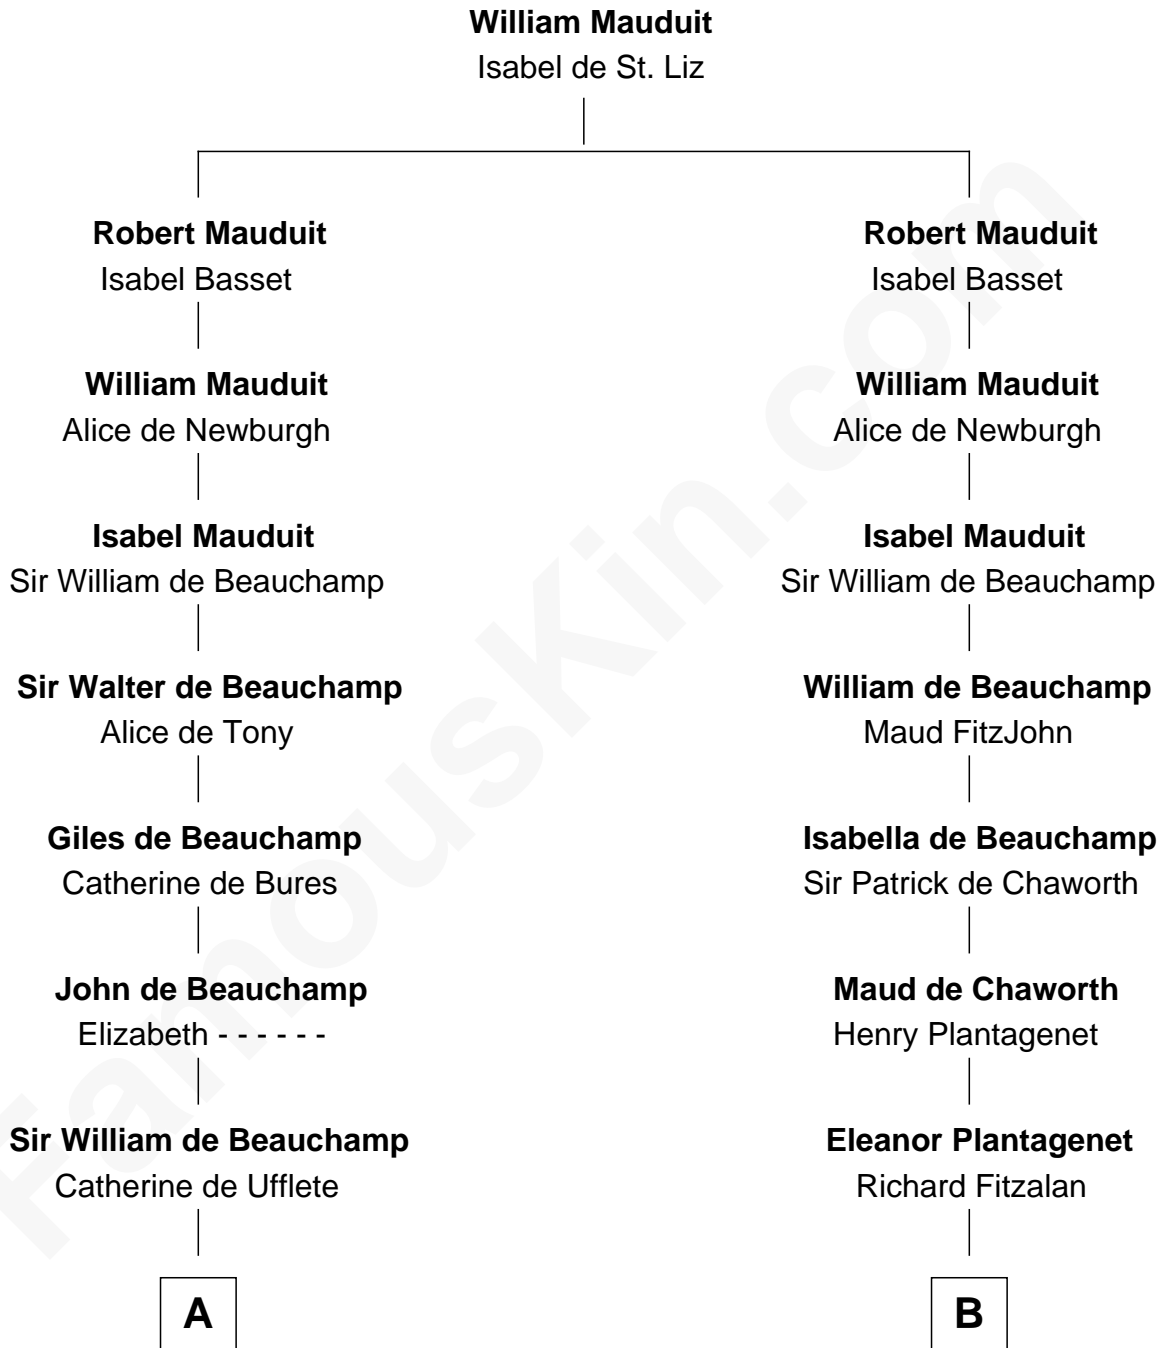

**FamousKin.com**  
**Relationship Chart of**  
**Zachary Taylor**  
*12th U.S. President*

19th cousin 2 times removed of  
**George Washington**  
*1st U.S. President*

FamousKin.com