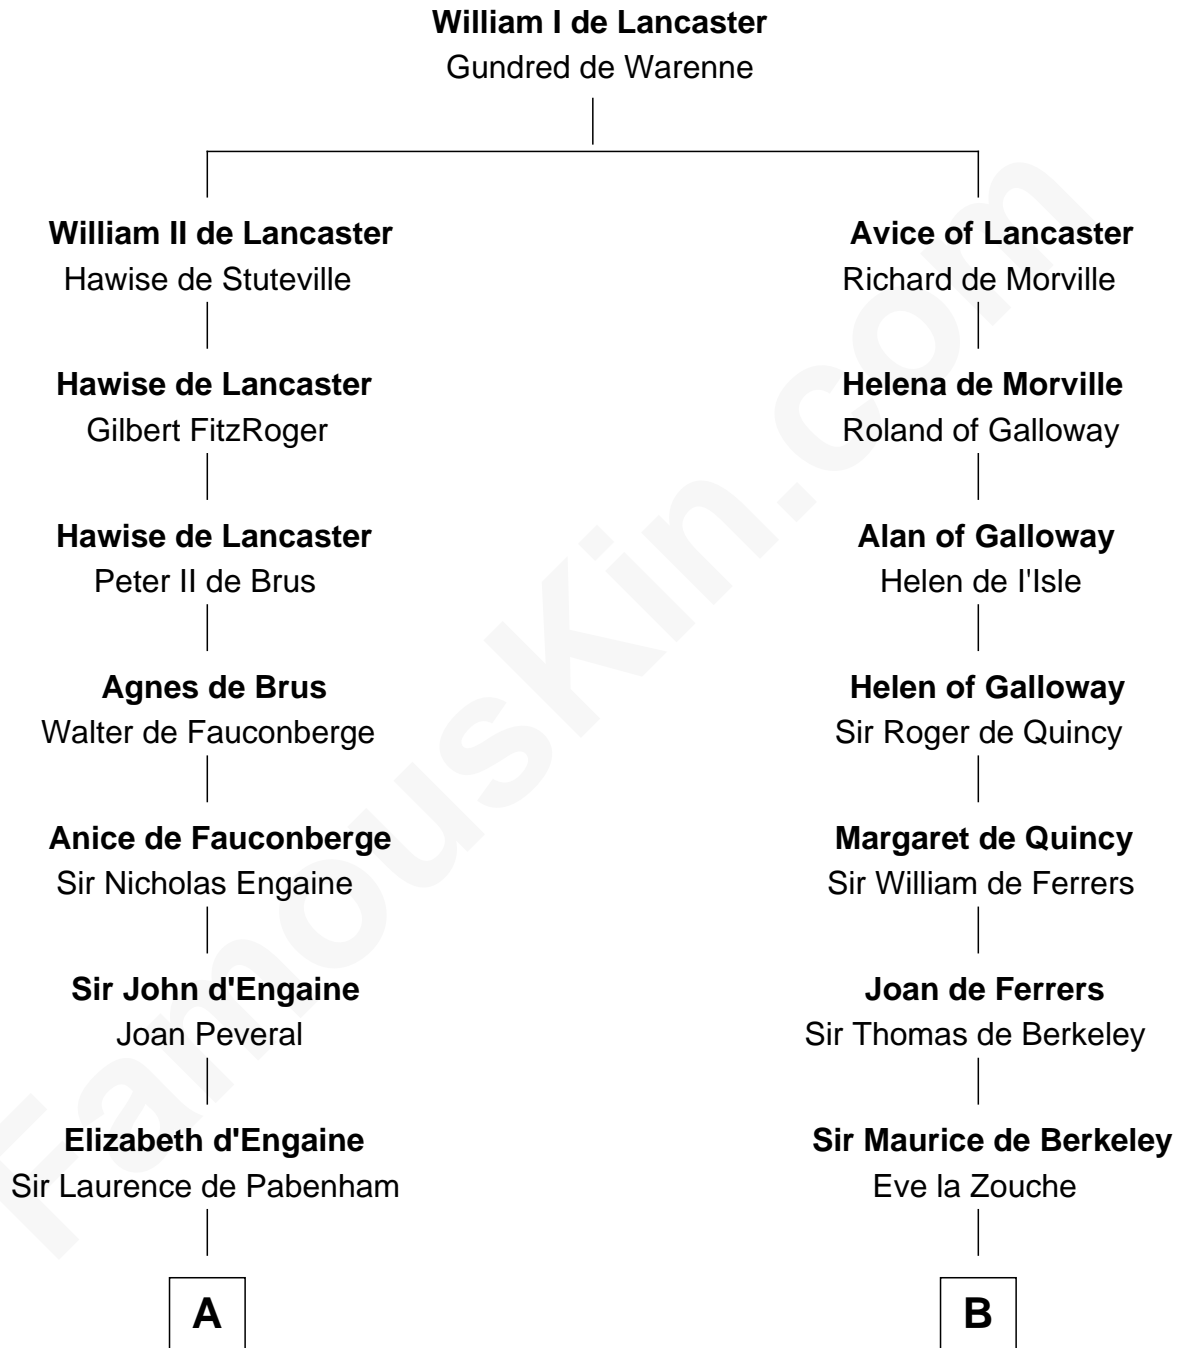

FamousKin.com
Relationship Chart of
Zachary Taylor
12th U.S. President

19th cousin 2 times removed of
George Washington
1st U.S. President

C

William Strother
Margaret Thornton

Francis Strother
Susannah Dabney

William Strother
Sarah Bayly

Sarah Dabney Strother
Col. Richard Taylor

Zachary Taylor
12th U.S. President

D

Lawrence Washington
Mildred Warner

Augustine Washington
Mary Ball

George Washington
1st U.S. President