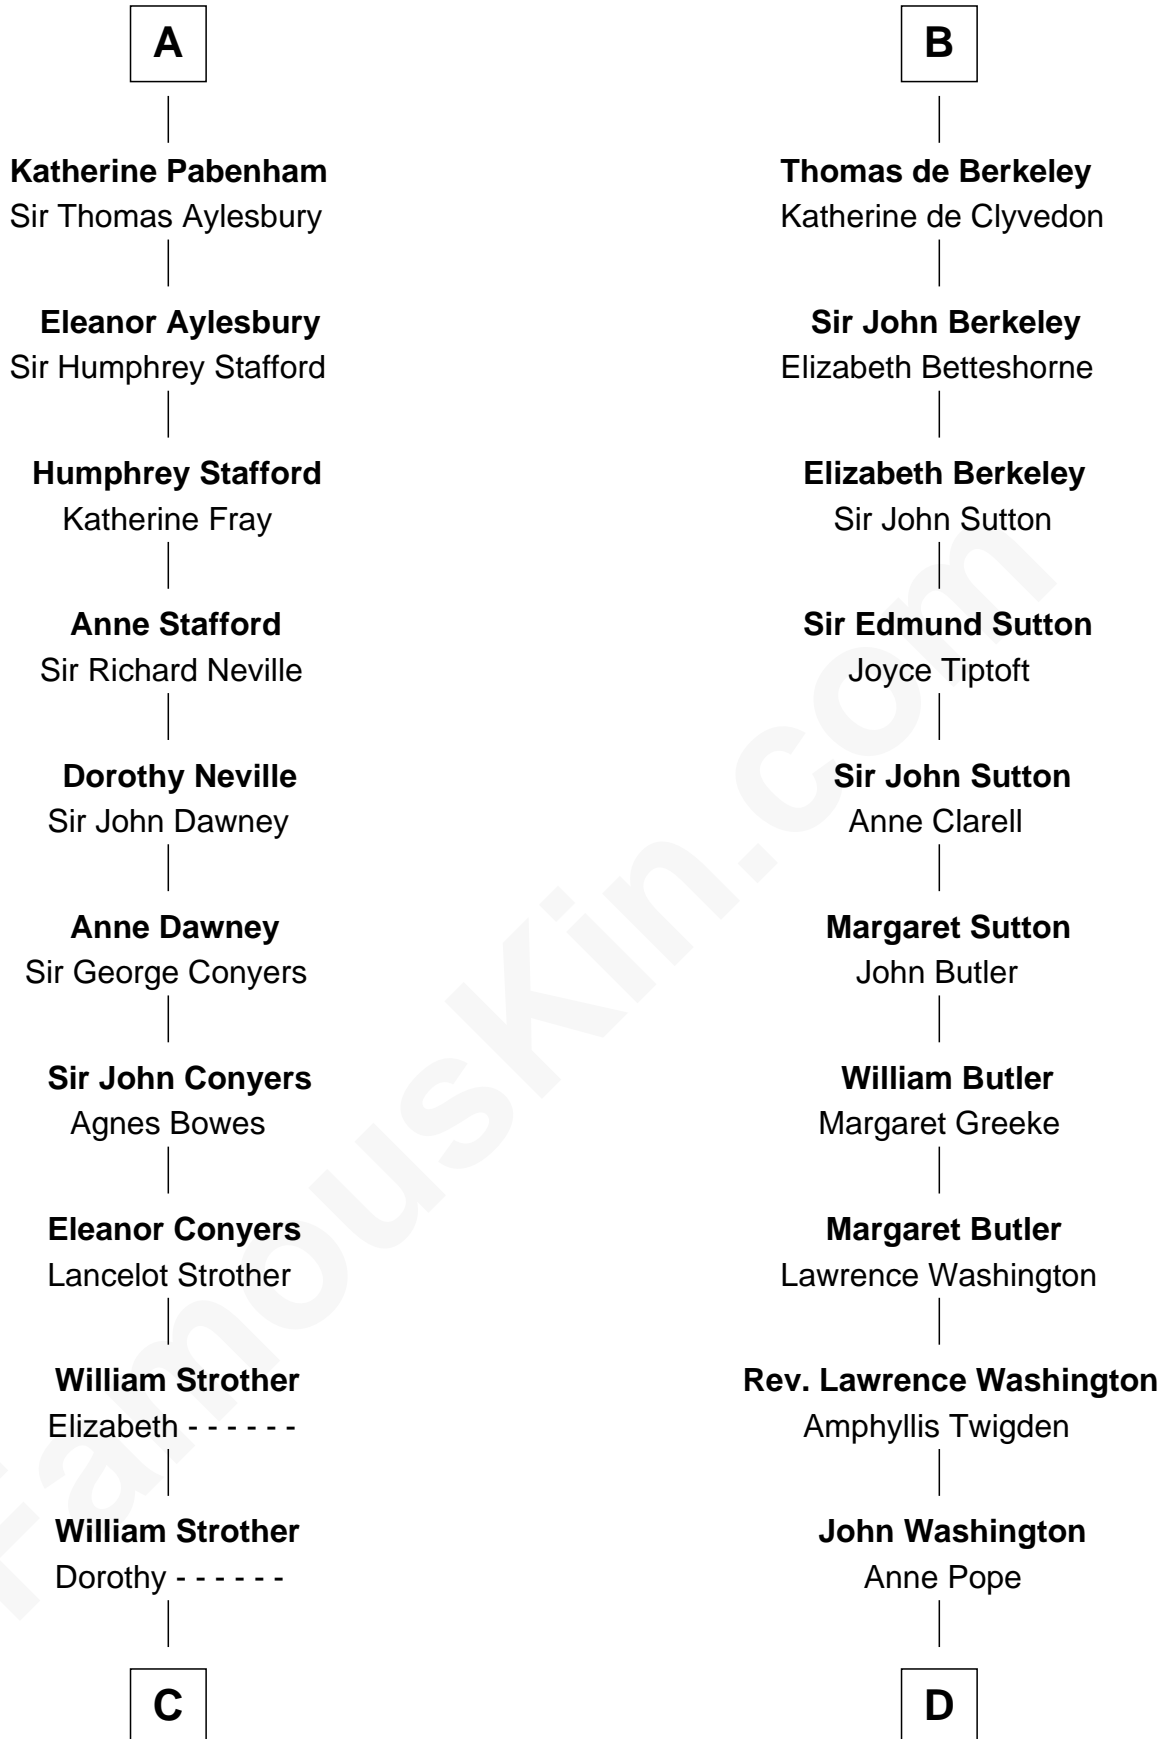

FamousKin.com
Relationship Chart of
Zachary Taylor
12th U.S. President

19th cousin 2 times removed of
George Washington
1st U.S. President

C

William Strother
Margaret Thornton

Francis Strother
Susannah Dabney

William Strother
Sarah Bayly

Sarah Dabney Strother
Col. Richard Taylor

Zachary Taylor
12th U.S. President

D

Lawrence Washington
Mildred Warner

Augustine Washington
Mary Ball

George Washington
1st U.S. President