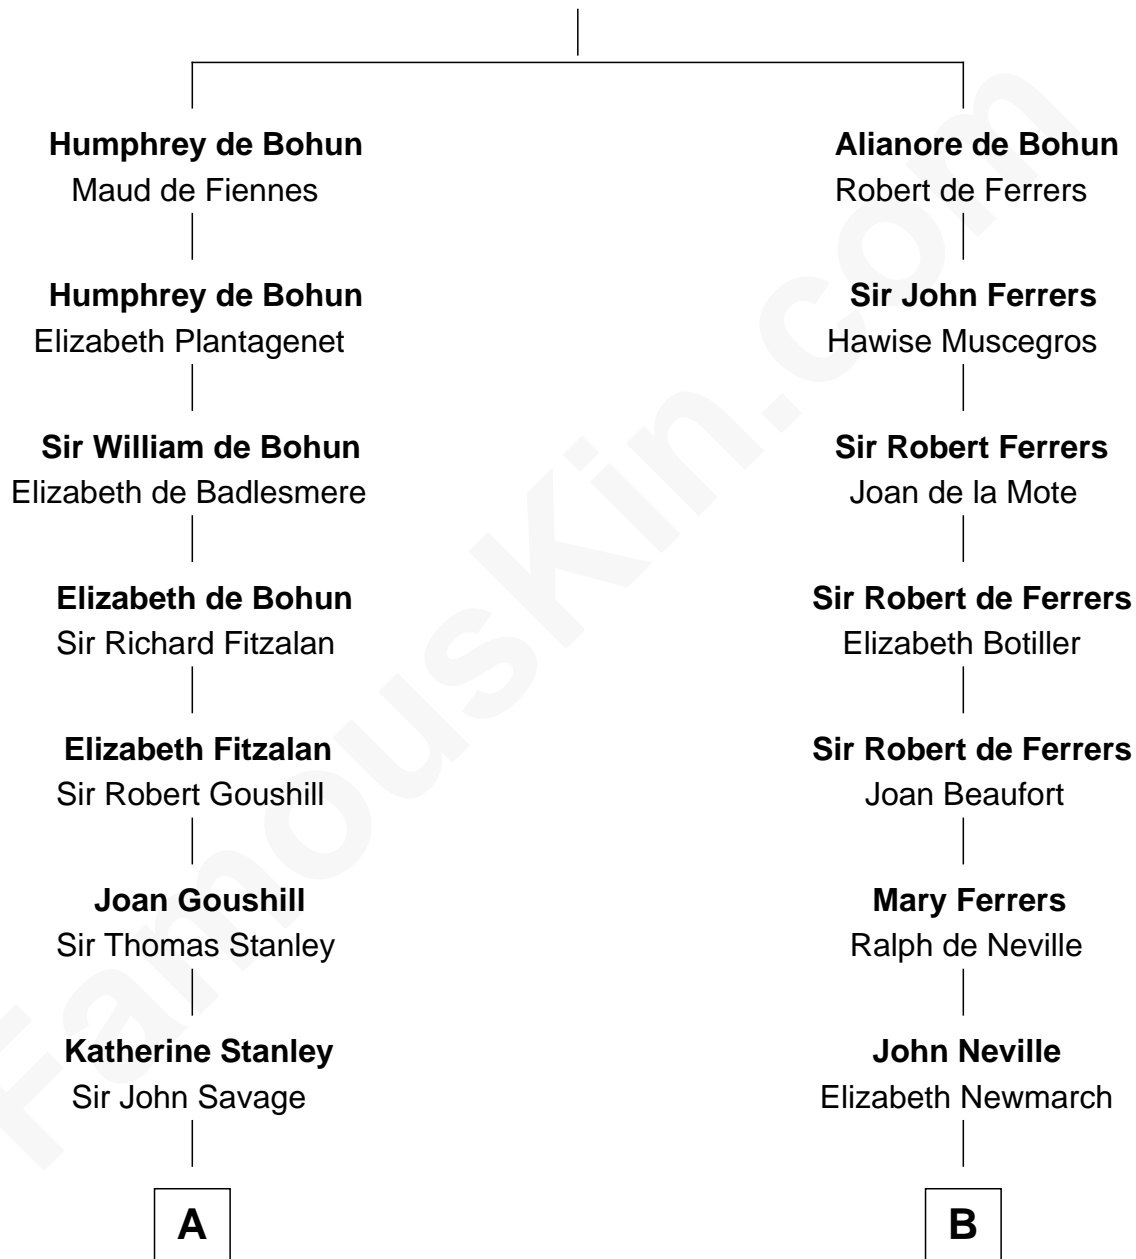

FamousKin.com
Relationship Chart of
Zachary Taylor
12th U.S. President

17th cousin 1 time removed of
George Washington
1st U.S. President

Sir Humphrey de Bohun
 Eleanor de Braiose

C

—
Sarah Dabney Strother

Col. Richard Taylor

—
Zachary Taylor

12th U.S. President

FamousKin.com