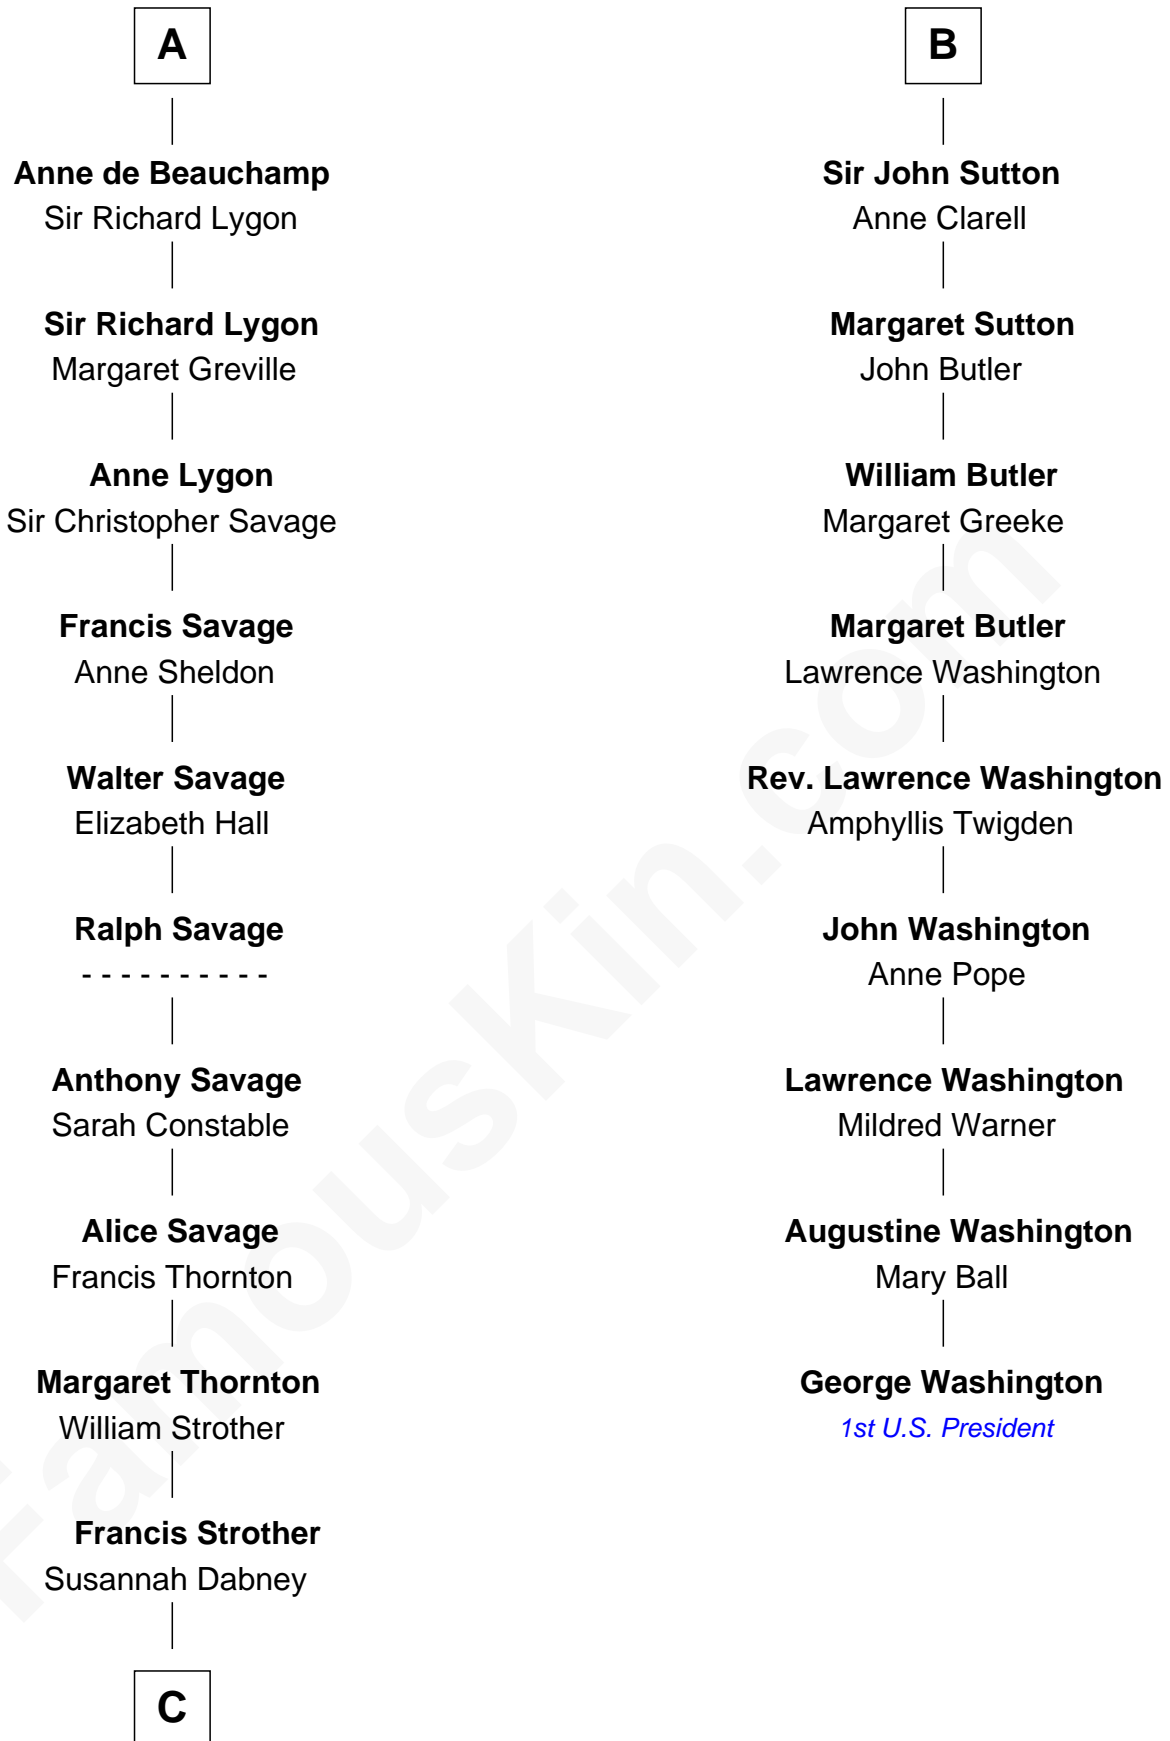

FamousKin.com
Relationship Chart of
Zachary Taylor
12th U.S. President

15th cousin 4 times removed of
George Washington
1st U.S. President

C

William Strother

Sarah Bayly

Sarah Dabney Strother

Col. Richard Taylor

Zachary Taylor

12th U.S. President

FamousKin.com