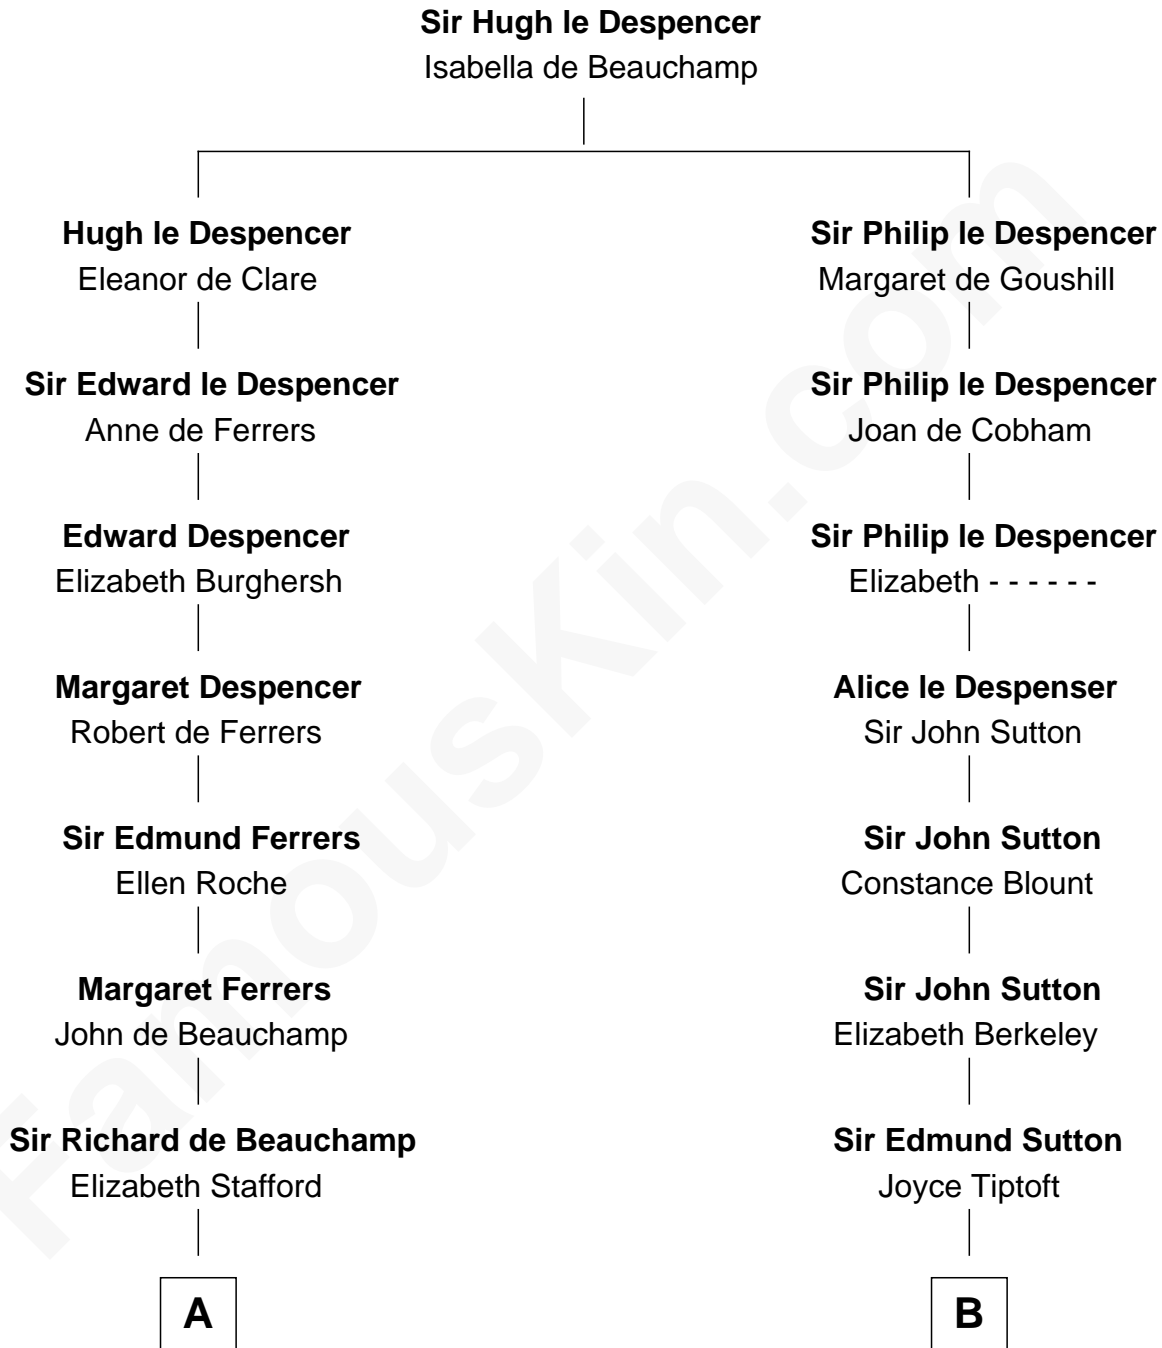

FamousKin.com
Relationship Chart of
Zachary Taylor
12th U.S. President

15th cousin 4 times removed of
George Washington
1st U.S. President

C

William Strother

Sarah Bayly

Sarah Dabney Strother

Col. Richard Taylor

Zachary Taylor

12th U.S. President

FamousKin.com