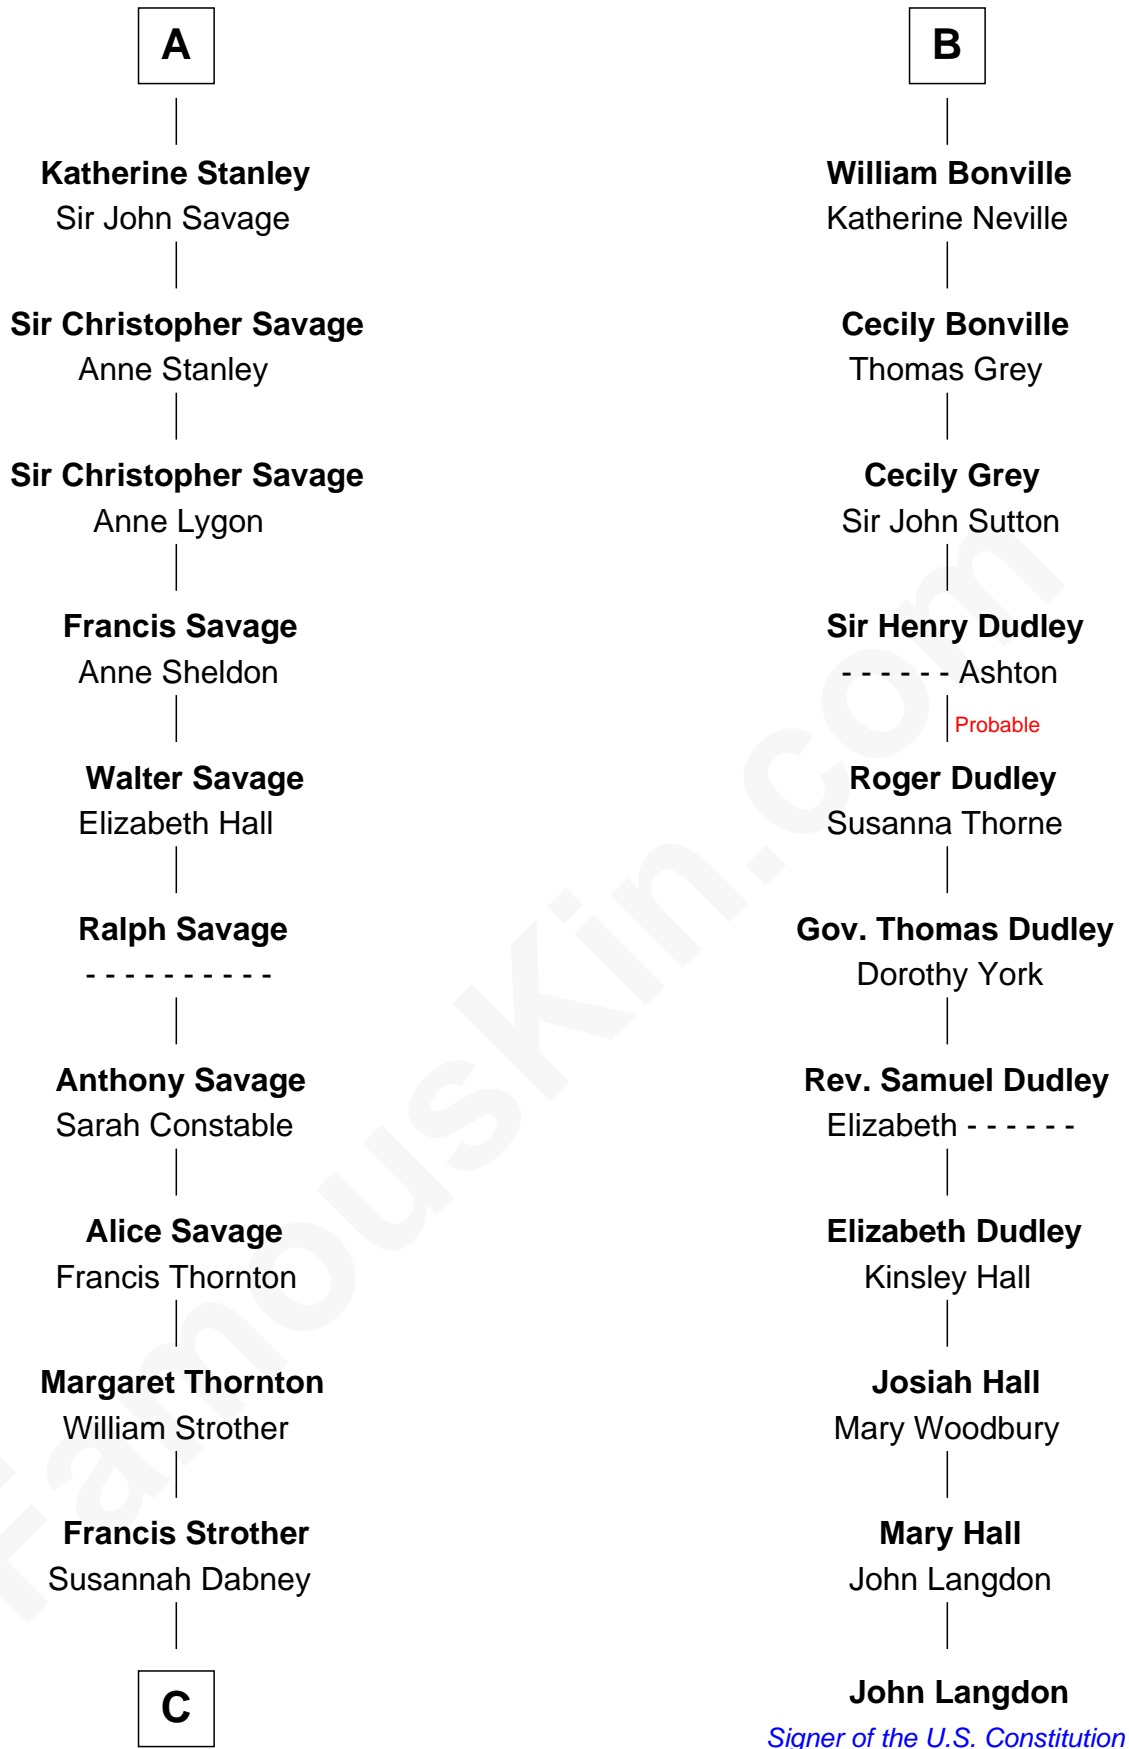

FamousKin.com
Relationship Chart of
Zachary Taylor
12th U.S. President

17th cousin 2 times removed of
John Langdon
Signer of the U.S. Constitution

Sir Humphrey de Bohun
Maud of Eu

Sir Humphrey de Bohun
Eleanor de Braiose

A

Eleanor de Bohun
Sir John de Verdun

Maud de Verdun
Sir John de Grey

Sir Roger de Grey
Elizabeth de Hastings

Sir Reynold de Grey
Eleanor le Strange

Sir Reynold Grey
Margaret de Ros

Margaret Grey
Sir William Bonville

William Bonville
Elizabeth Harington

B

C

William Strother

Sarah Bayly

Sarah Dabney Strother

Col. Richard Taylor

Zachary Taylor

12th U.S. President

FamousKin.com