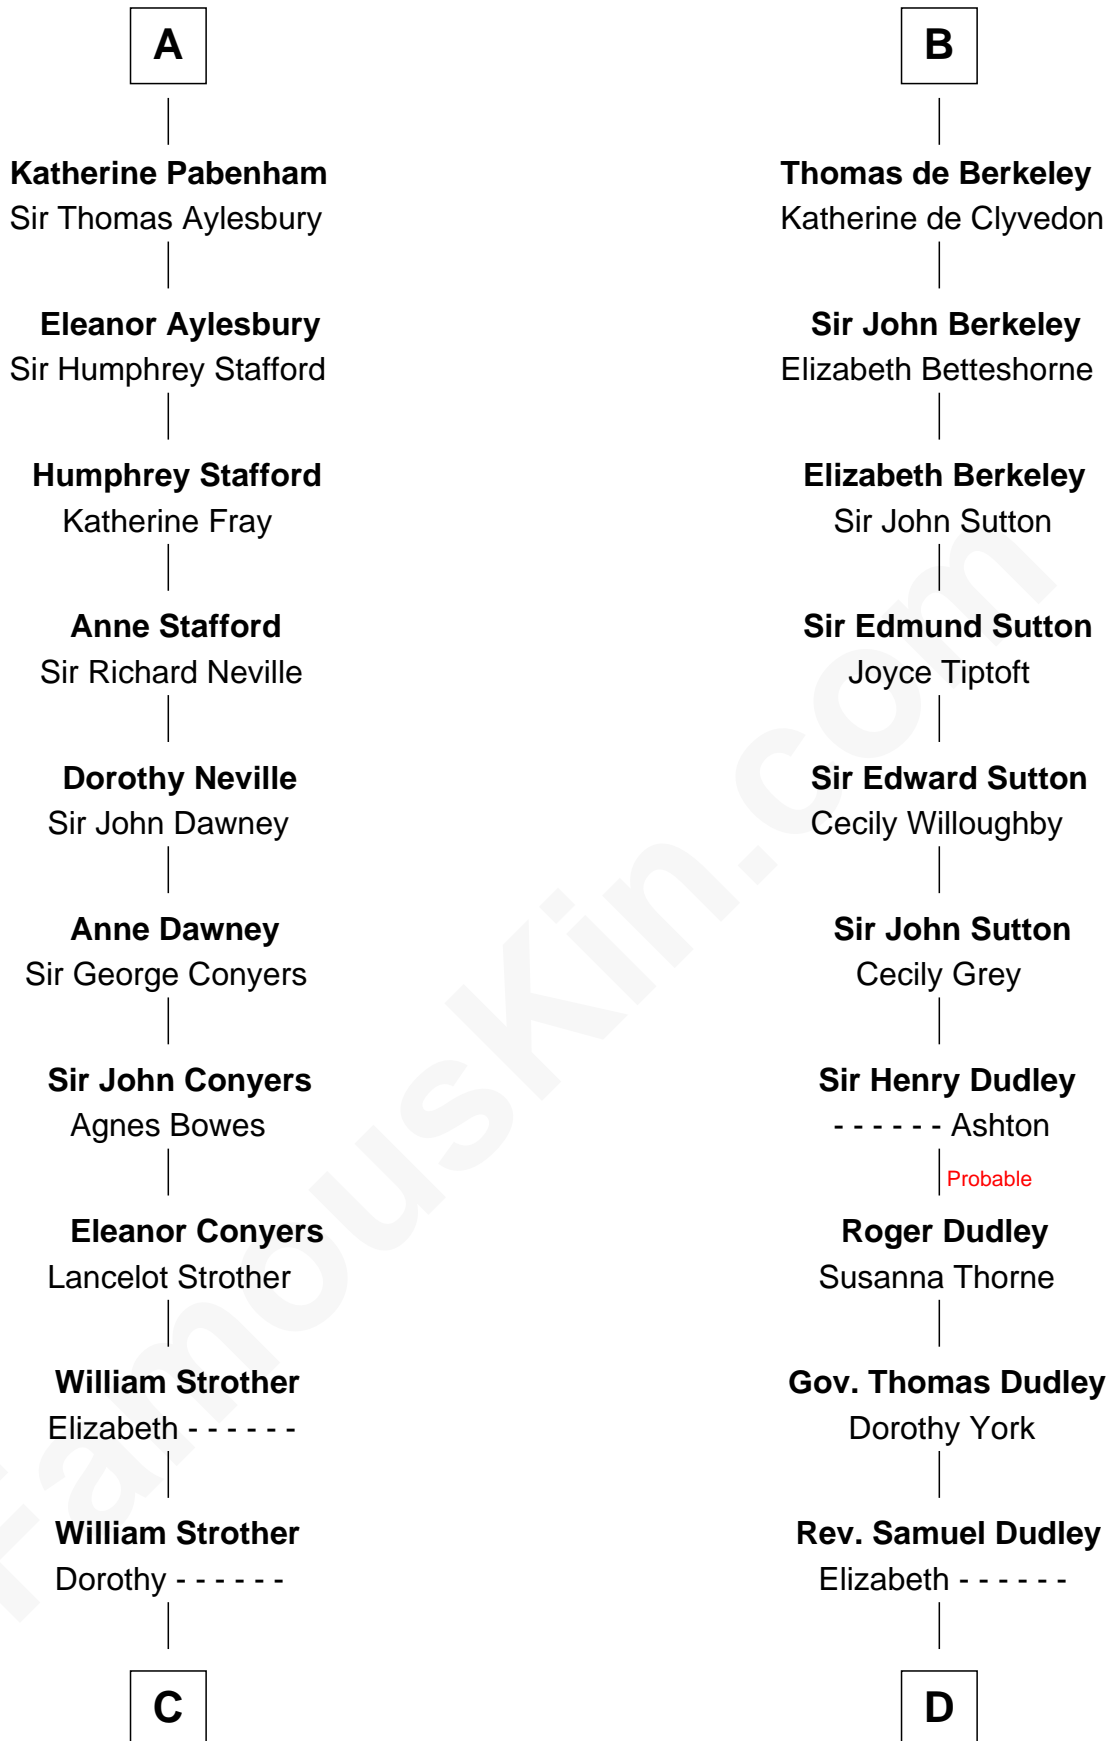

# FamousKin.com Relationship Chart of

**Zachary Taylor**

*12th U.S. President*

20th cousin 1 time removed of

**John Langdon**

*Signer of the U.S. Constitution*

**William I de Lancaster**

Gundred de Warenne

Richard de Morville

**Helena de Morville**

Roland of Galloway

**Alan of Galloway**

Helen de l'Isle

**Helen of Galloway**

Sir Roger de Quincy

**Margaret de Quincy**

Sir William de Ferrers

**Joan de Ferrers**

Sir Thomas de Berkeley

**Sir Maurice de Berkeley**

Eve la Zouche

**B**

**C**

**William Strother**  
Margaret Thornton

**Francis Strother**  
Susannah Dabney

**William Strother**  
Sarah Bayly

**Sarah Dabney Strother**  
Col. Richard Taylor

**Zachary Taylor**  
*12th U.S. President*

**D**

**Elizabeth Dudley**  
Kinsley Hall