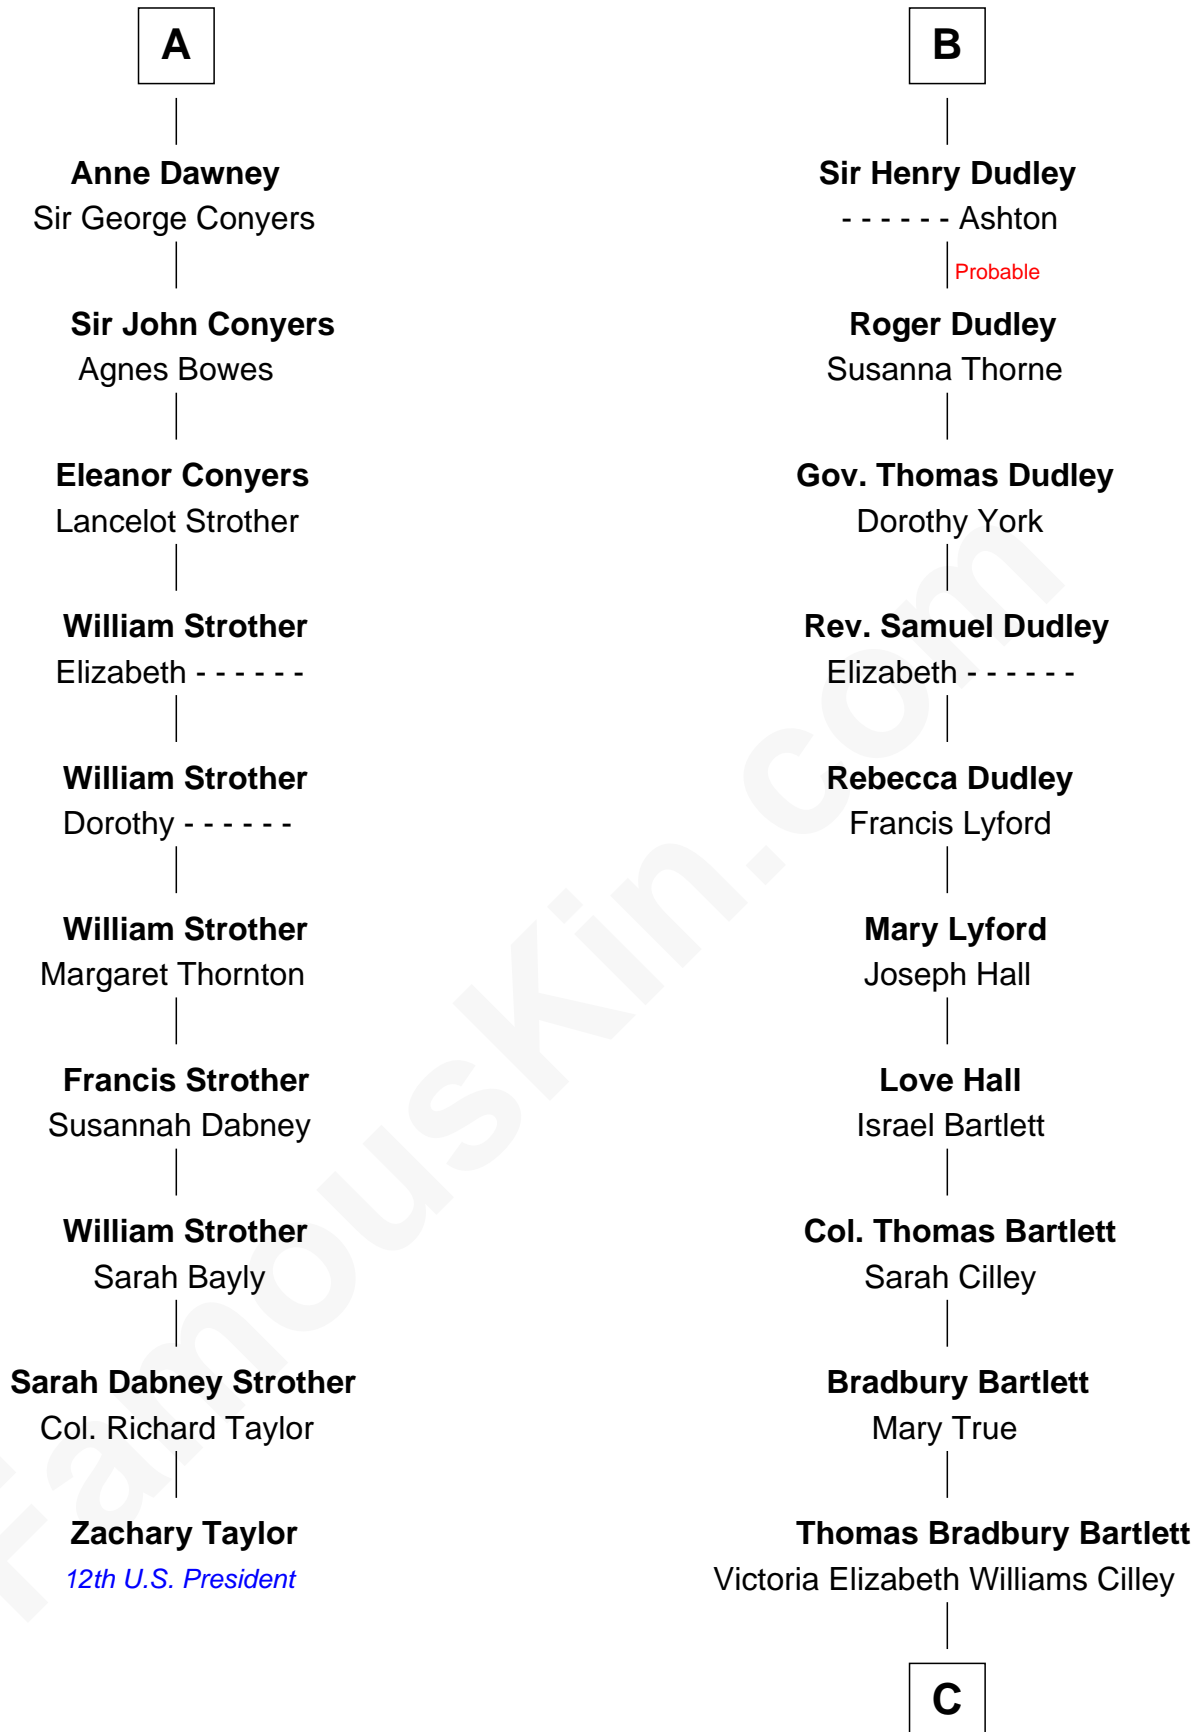

FamousKin.com
Relationship Chart of
Zachary Taylor
12th U.S. President

16th cousin 3 times removed of
Alan Shepard
Mercury and Apollo Astronaut

C

Annie Elizabeth Bartlett
Frederick Johnson Shepard

Alan Bartlett Shepard
Pauline Renza Emerson

Alan Shepard
Mercury and Apollo Astronaut

FamousKin.com