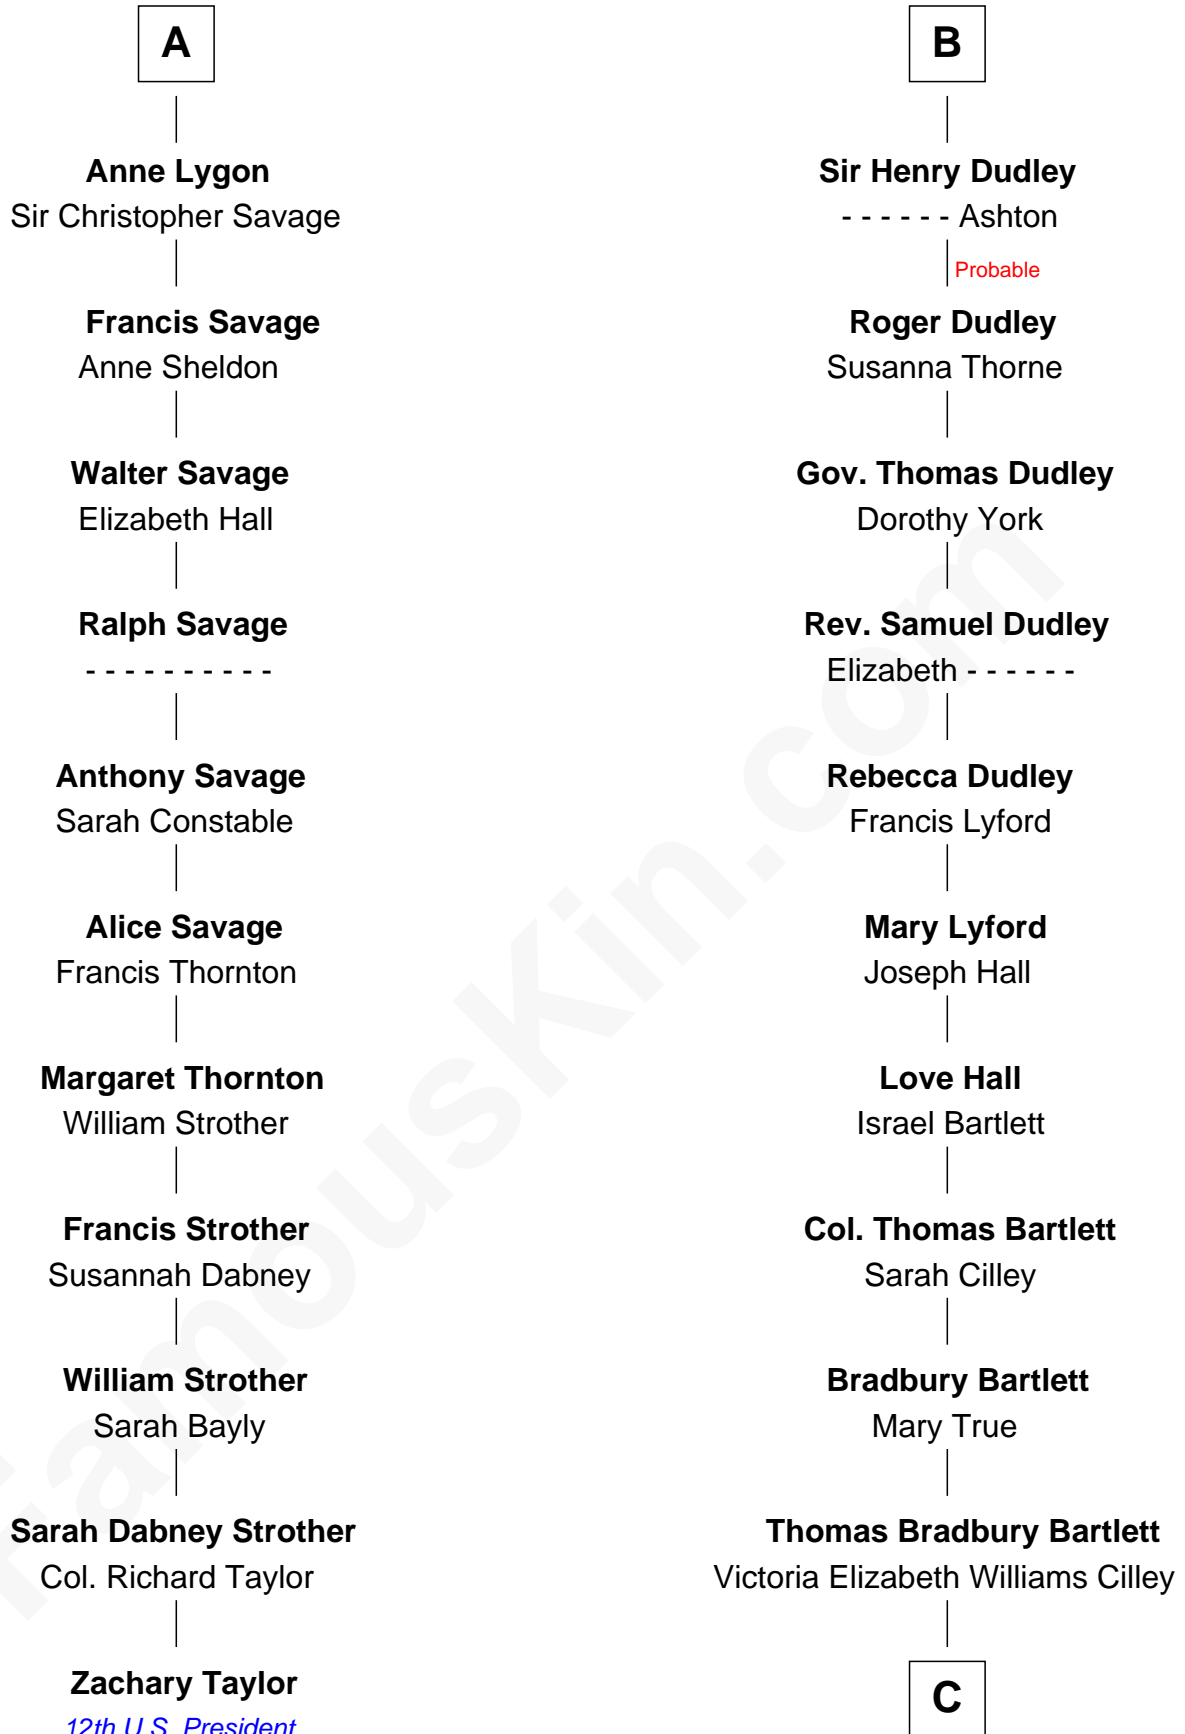

**FamousKin.com**  
**Relationship Chart of**  
**Zachary Taylor**  
*12th U.S. President*

**17th cousin 2 times removed of**  
**Alan Shepard**  
*Mercury and Apollo Astronaut*

**Margaret de Audley**  
 Ralph de Stafford

**C**

**Annie Elizabeth Bartlett**  
Frederick Johnson Shepard

**Alan Bartlett Shepard**  
Pauline Renza Emerson

**Alan Shepard**  
*Mercury and Apollo Astronaut*

FamousKin.com