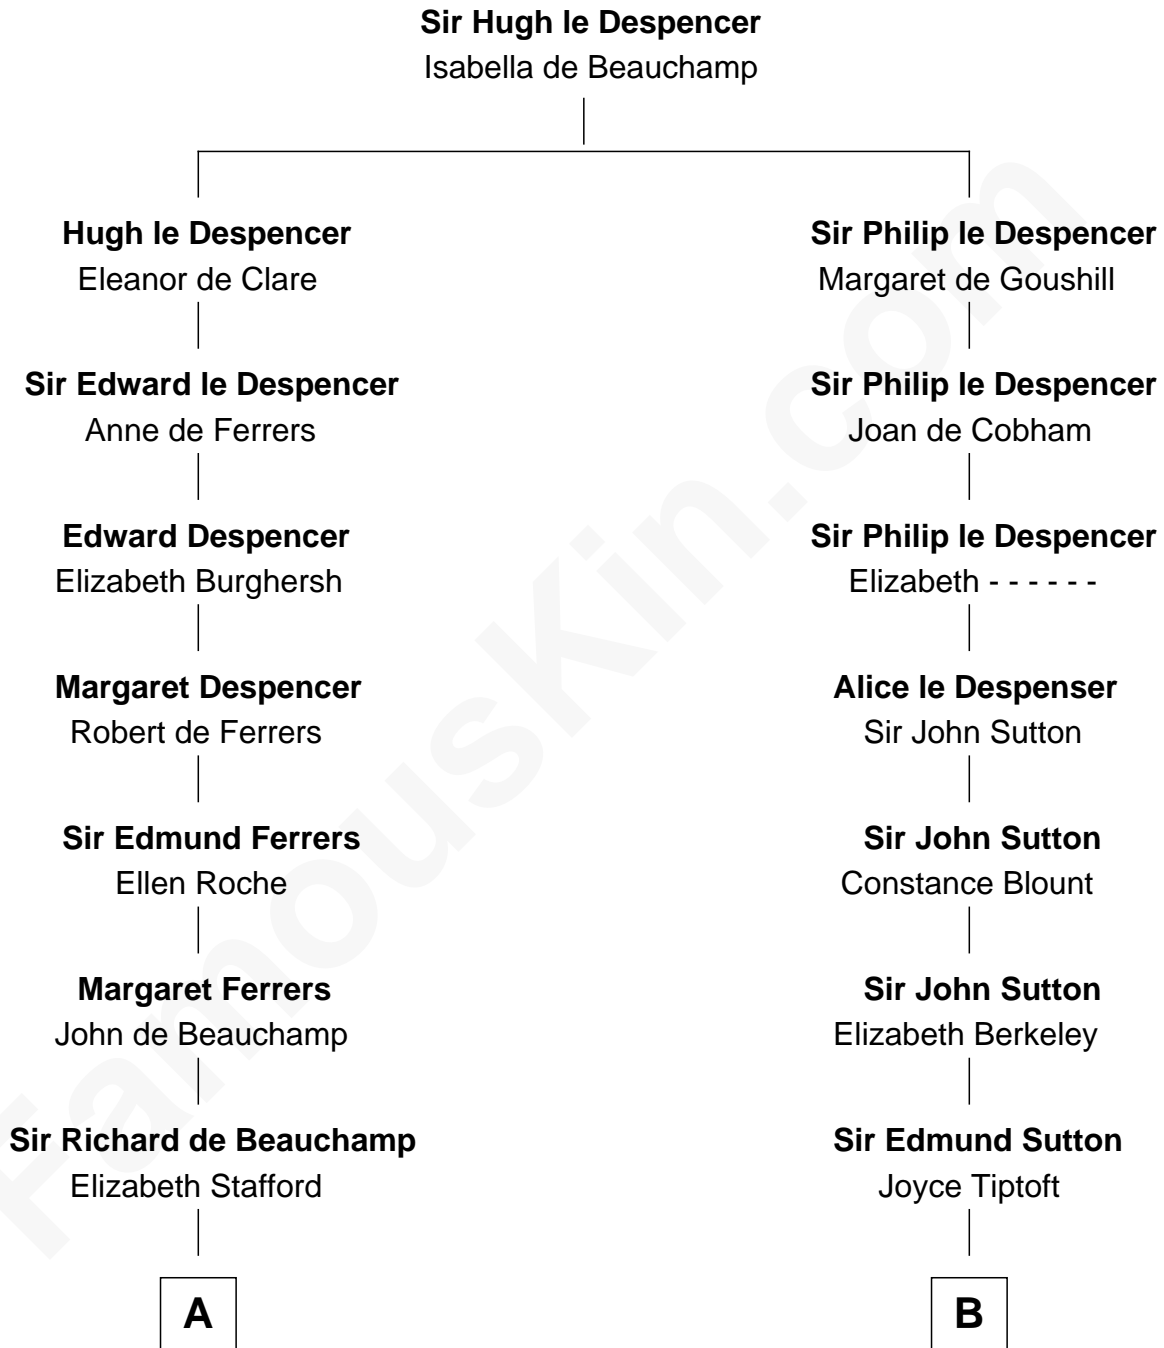

FamousKin.com
Relationship Chart of
Zachary Taylor
12th U.S. President

19th cousin 2 times removed of
Alan Shepard
Mercury and Apollo Astronaut

C

William Strother

Sarah Bayly

Sarah Dabney Strother

Col. Richard Taylor

Zachary Taylor

12th U.S. President

D

Bradbury Bartlett

Mary True

Thomas Bradbury Bartlett

Victoria Elizabeth Williams Cilley

Annie Elizabeth Bartlett