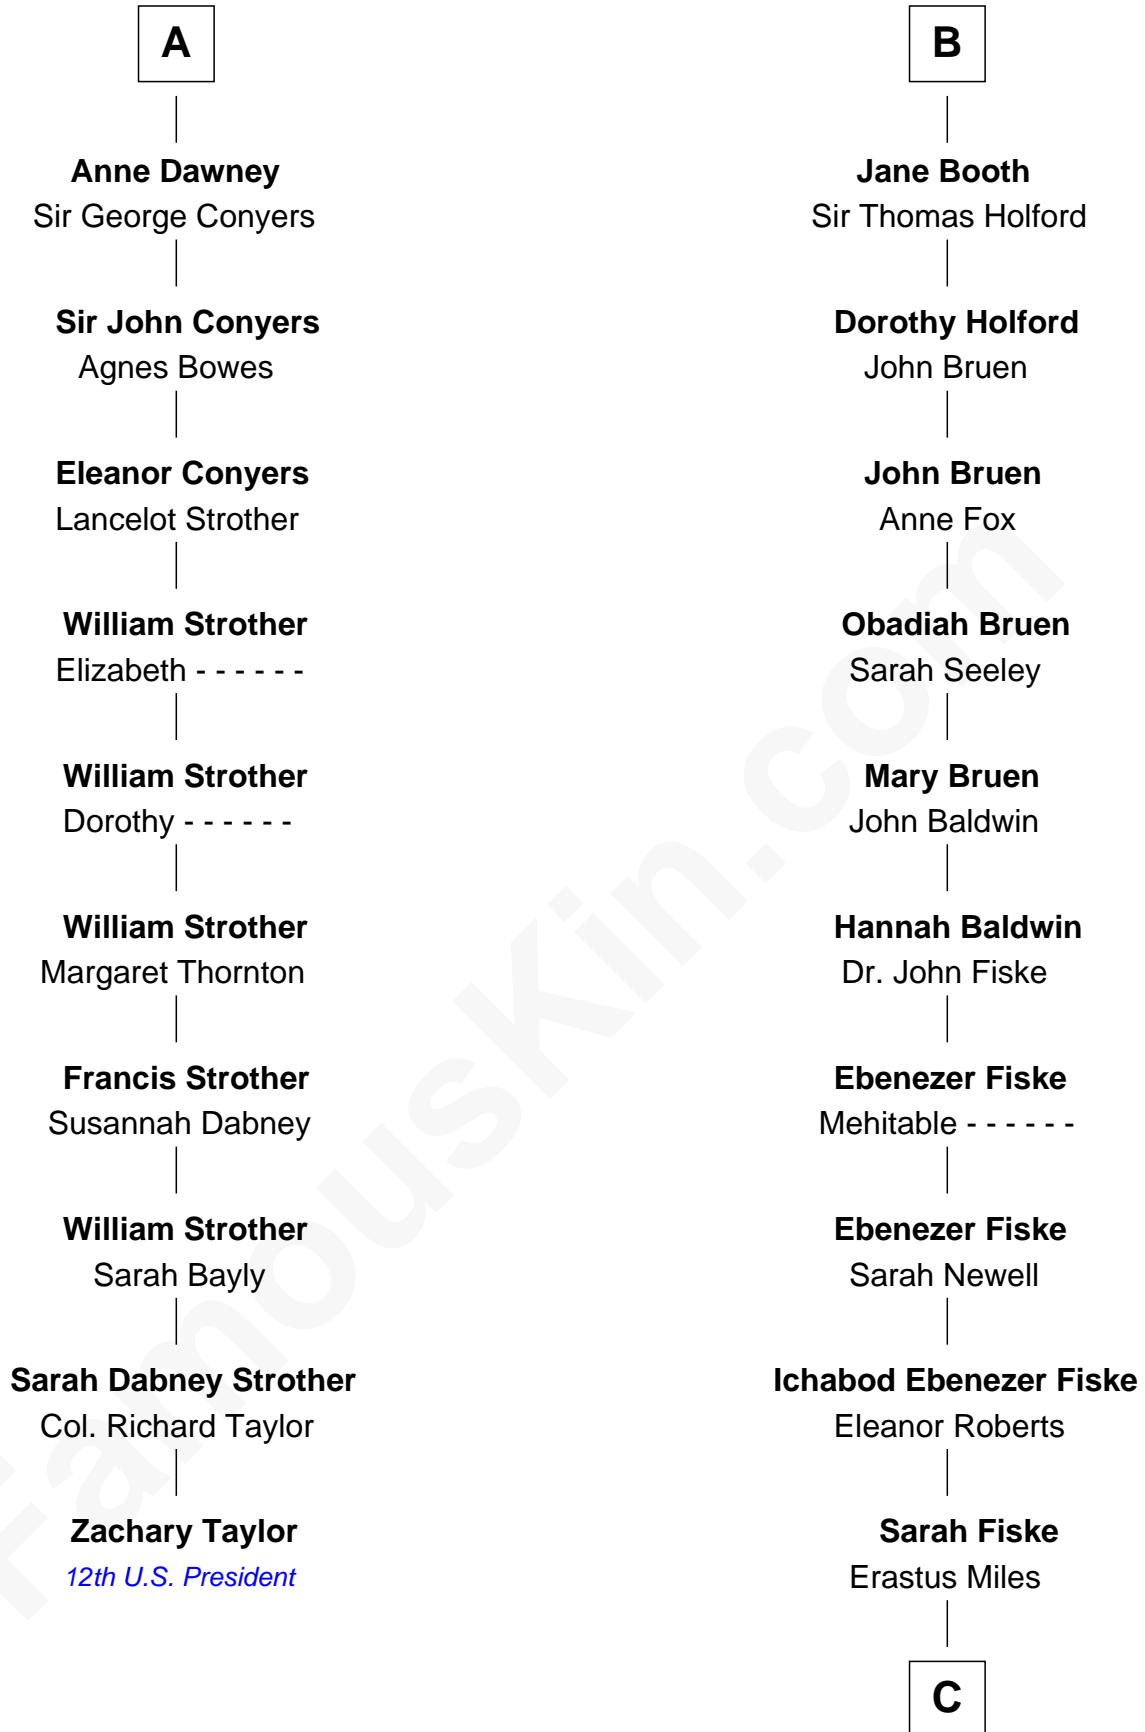

**FamousKin.com**  
**Relationship Chart of**  
**Zachary Taylor**  
*12th U.S. President*

**16th cousin 4 times removed of**  
**Christian Herter**  
*59th Governor of Massachusetts*

**C**

—  
**Archibald Miles**

Mary Treese

—  
**Mary Miles**

Christian Herter

—  
**Albert Herter**

Adele McGinnis

—  
**Christian Herter**

*59th Governor of Massachusetts*