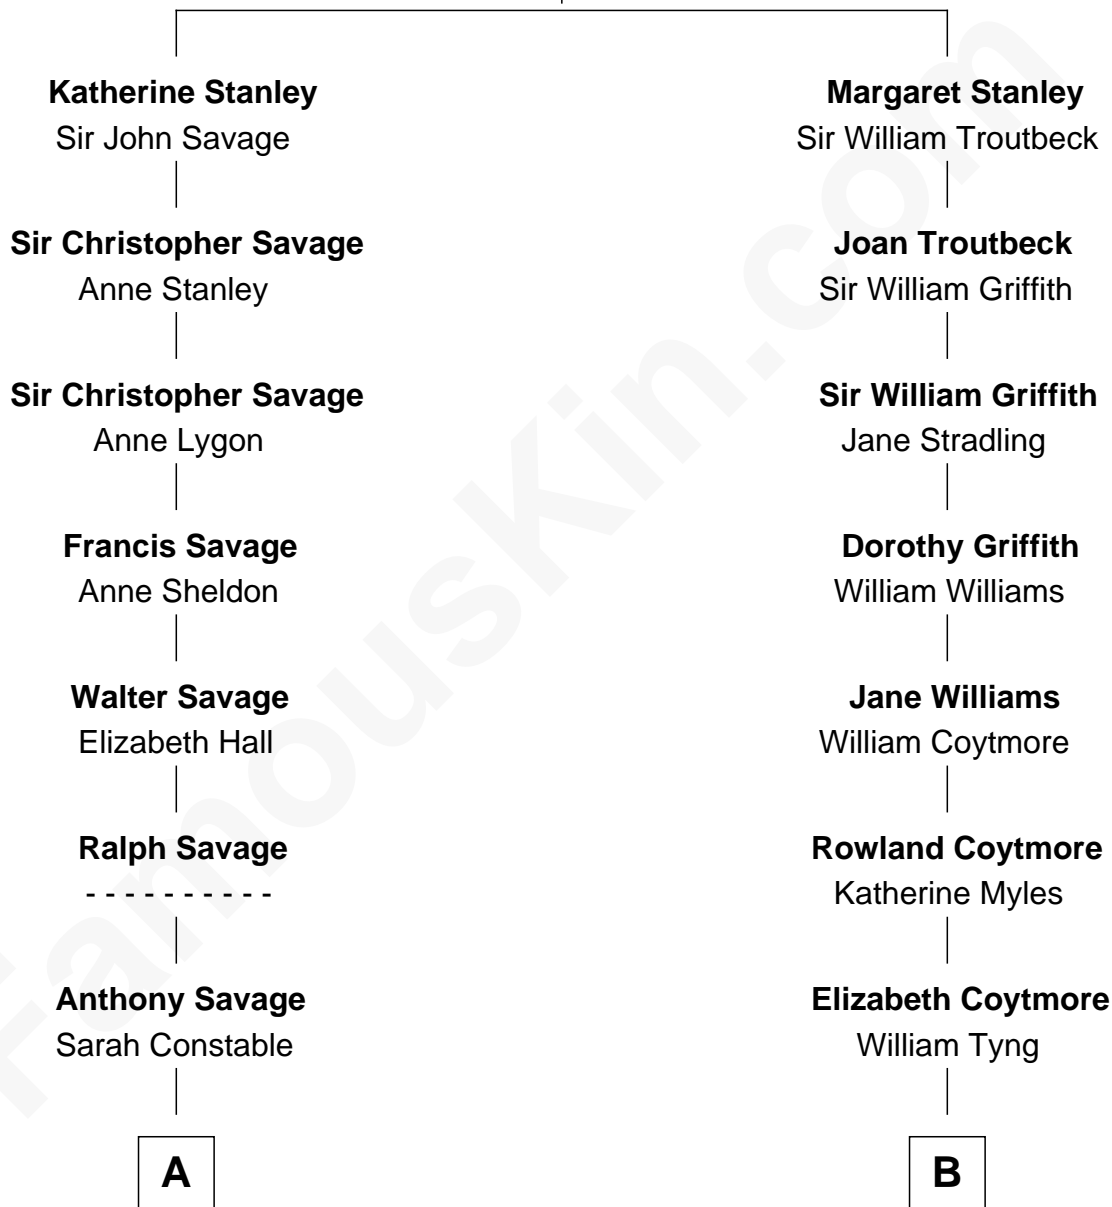

# FamousKin.com Relationship Chart of

**Zachary Taylor**  
12th U.S. President

12th cousin of

**John Quincy Adams**  
6th U.S. President

**Sir Thomas Stanley**  
Joan Goushill

**A**

**Alice Savage**  
Francis Thornton

**Margaret Thornton**  
William Strother

**Francis Strother**  
Susannah Dabney

**William Strother**  
Sarah Bayly

**Sarah Dabney Strother**  
Col. Richard Taylor

**Zachary Taylor**  
*12th U.S. President*