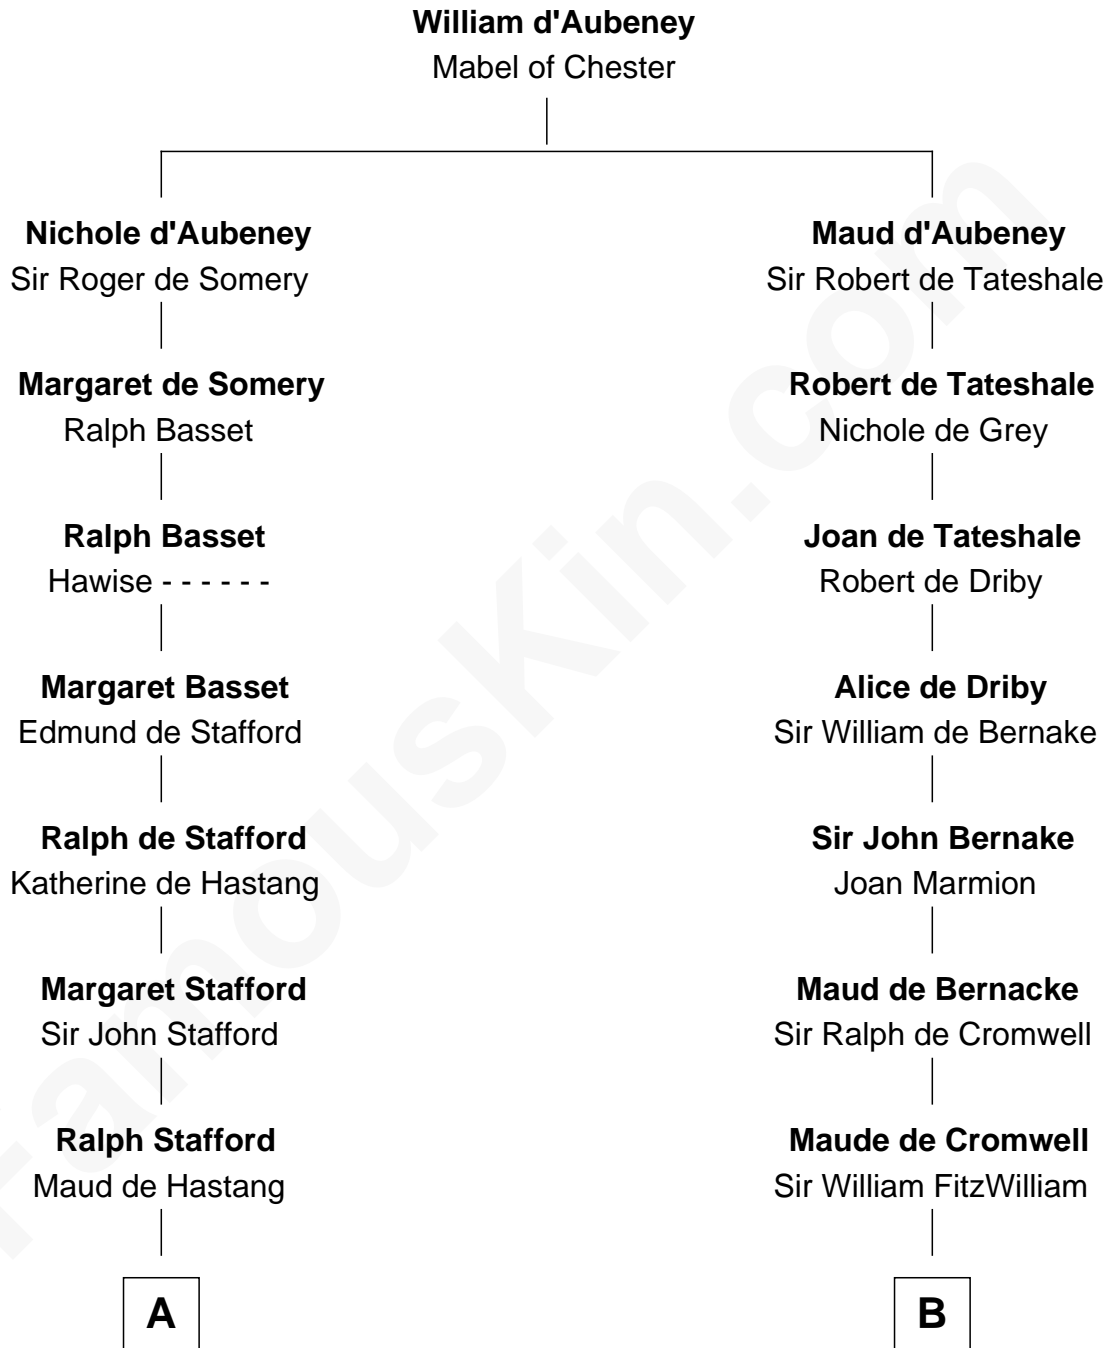

**FamousKin.com**  
**Relationship Chart of**  
**Zachary Taylor**  
*12th U.S. President*

**19th cousin 2 times removed of**  
**John Quincy Adams**  
*6th U.S. President*

**C**

**William Strother**  
Margaret Thornton

**Francis Strother**  
Susannah Dabney

**William Strother**  
Sarah Bayly

**Sarah Dabney Strother**  
Col. Richard Taylor

**Zachary Taylor**  
*12th U.S. President*

**D**

**Elizabeth Quincy**  
Rev. William Smith