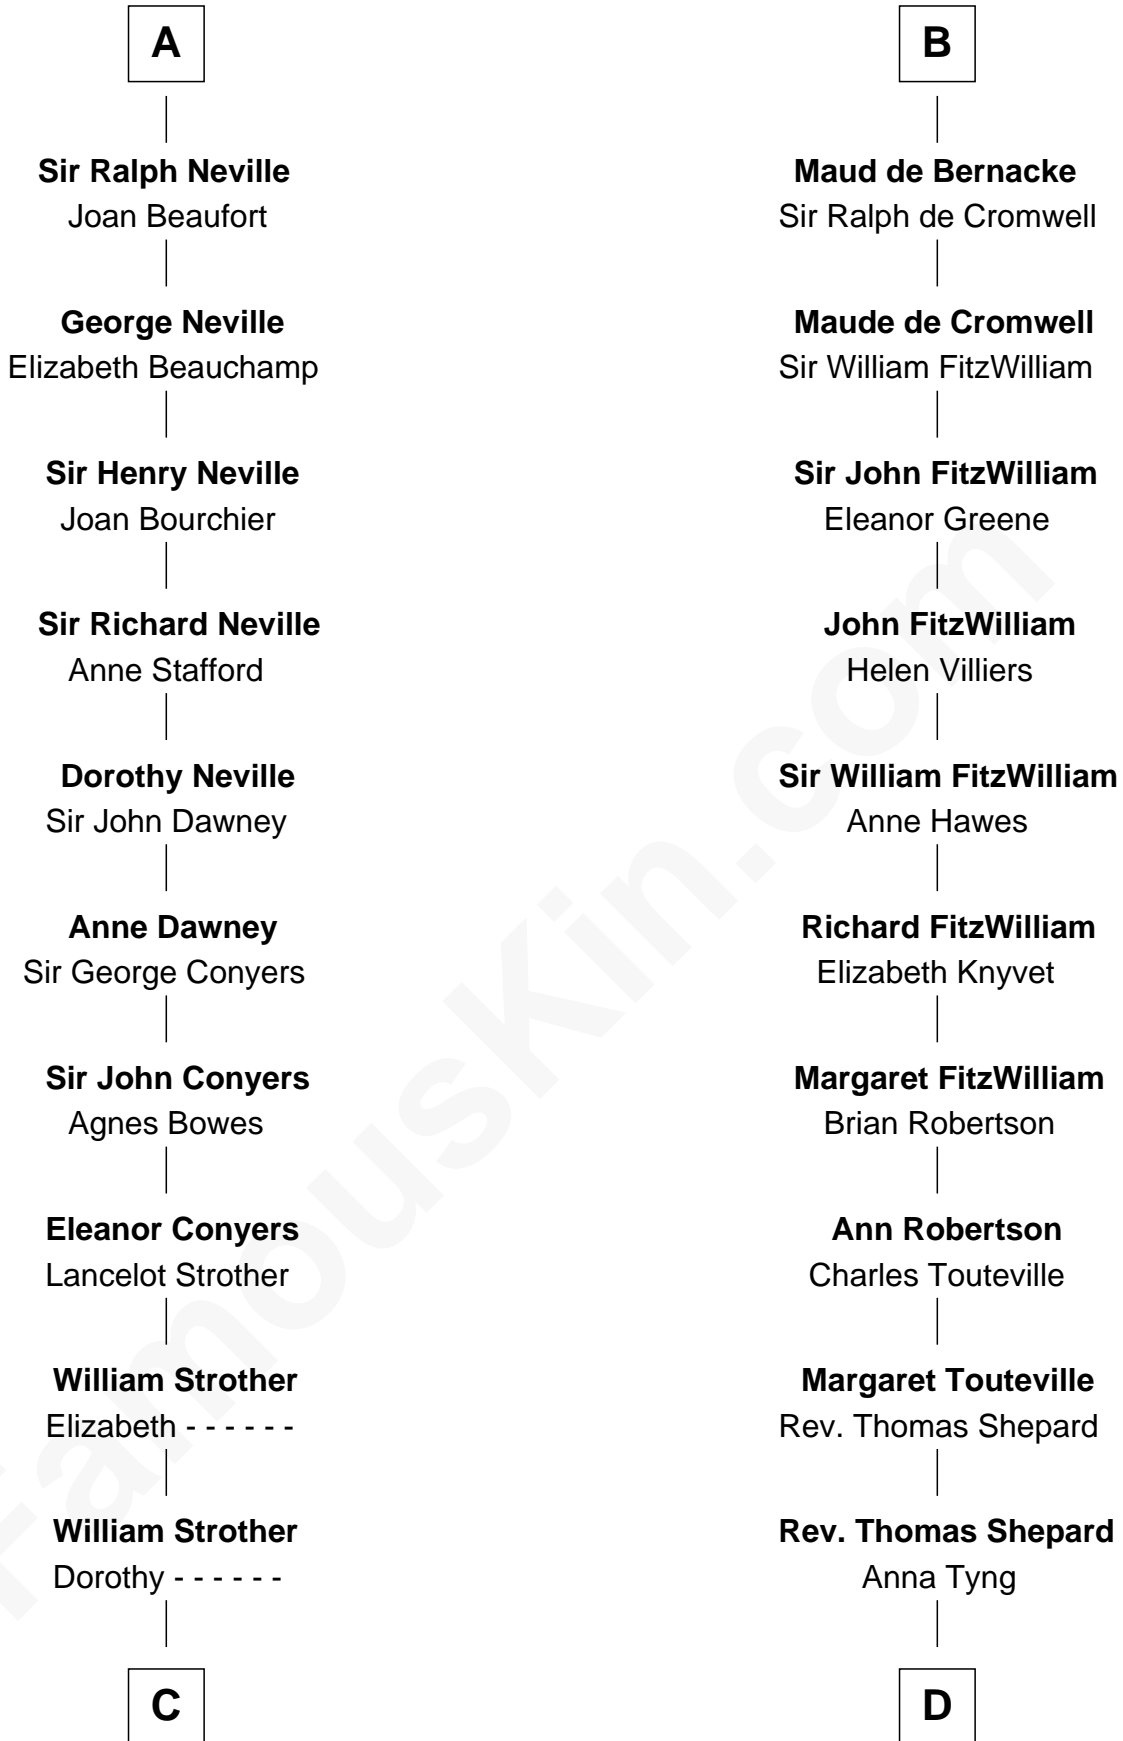

FamousKin.com Relationship Chart of

Zachary Taylor

12th U.S. President

21st cousin of

John Quincy Adams

6th U.S. President

Sir Ranulf de Gernons

Maud of Gloucester

C

William Strother
Margaret Thornton

Francis Strother
Susannah Dabney

William Strother
Sarah Bayly

Sarah Dabney Strother
Col. Richard Taylor

Zachary Taylor
12th U.S. President

D

Anna Shepard
Daniel Quincy