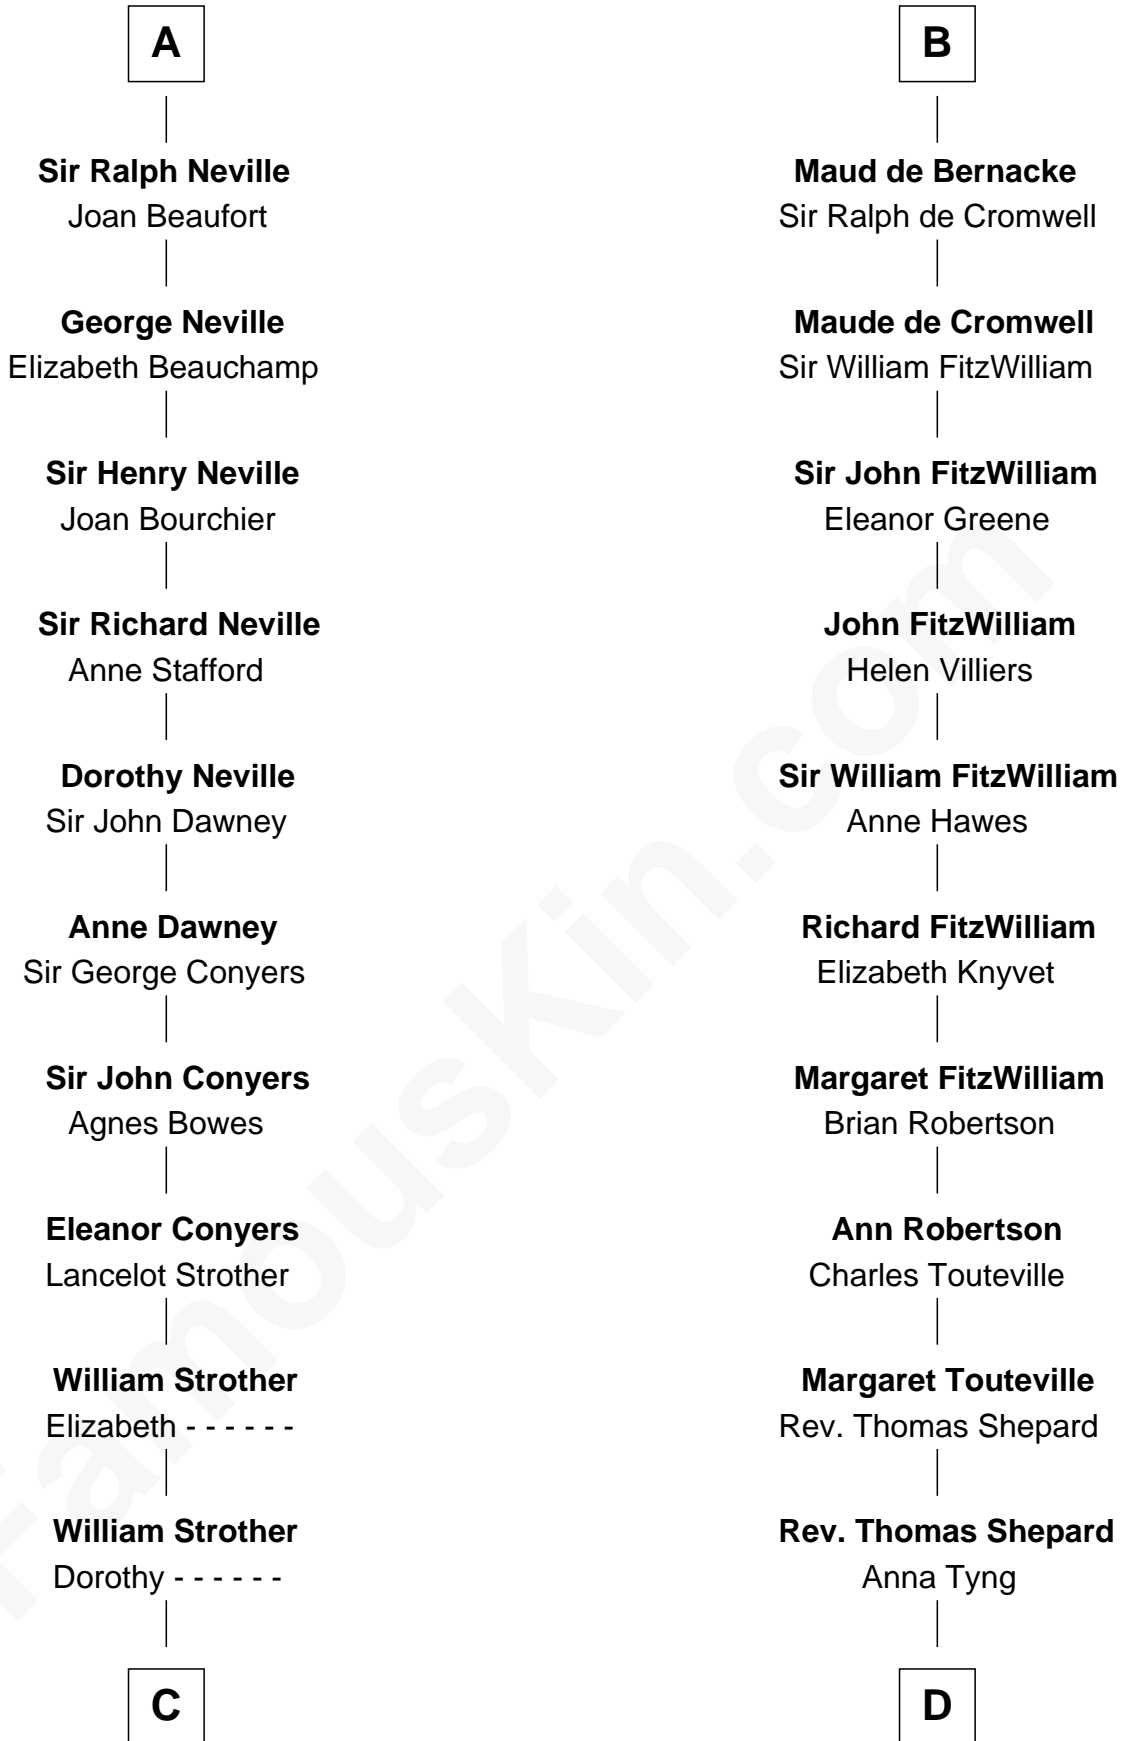

FamousKin.com Relationship Chart of

Zachary Taylor
12th U.S. President

21st cousin of

John Quincy Adams
6th U.S. President

C

William Strother
Margaret Thornton

Francis Strother
Susannah Dabney

William Strother
Sarah Bayly

Sarah Dabney Strother
Col. Richard Taylor

Zachary Taylor
12th U.S. President

D

Anna Shepard
Daniel Quincy

Col John Quincy
Elizabeth Norton

Elizabeth Quincy
Rev. William Smith

Abigail Quincy Smith
John Adams