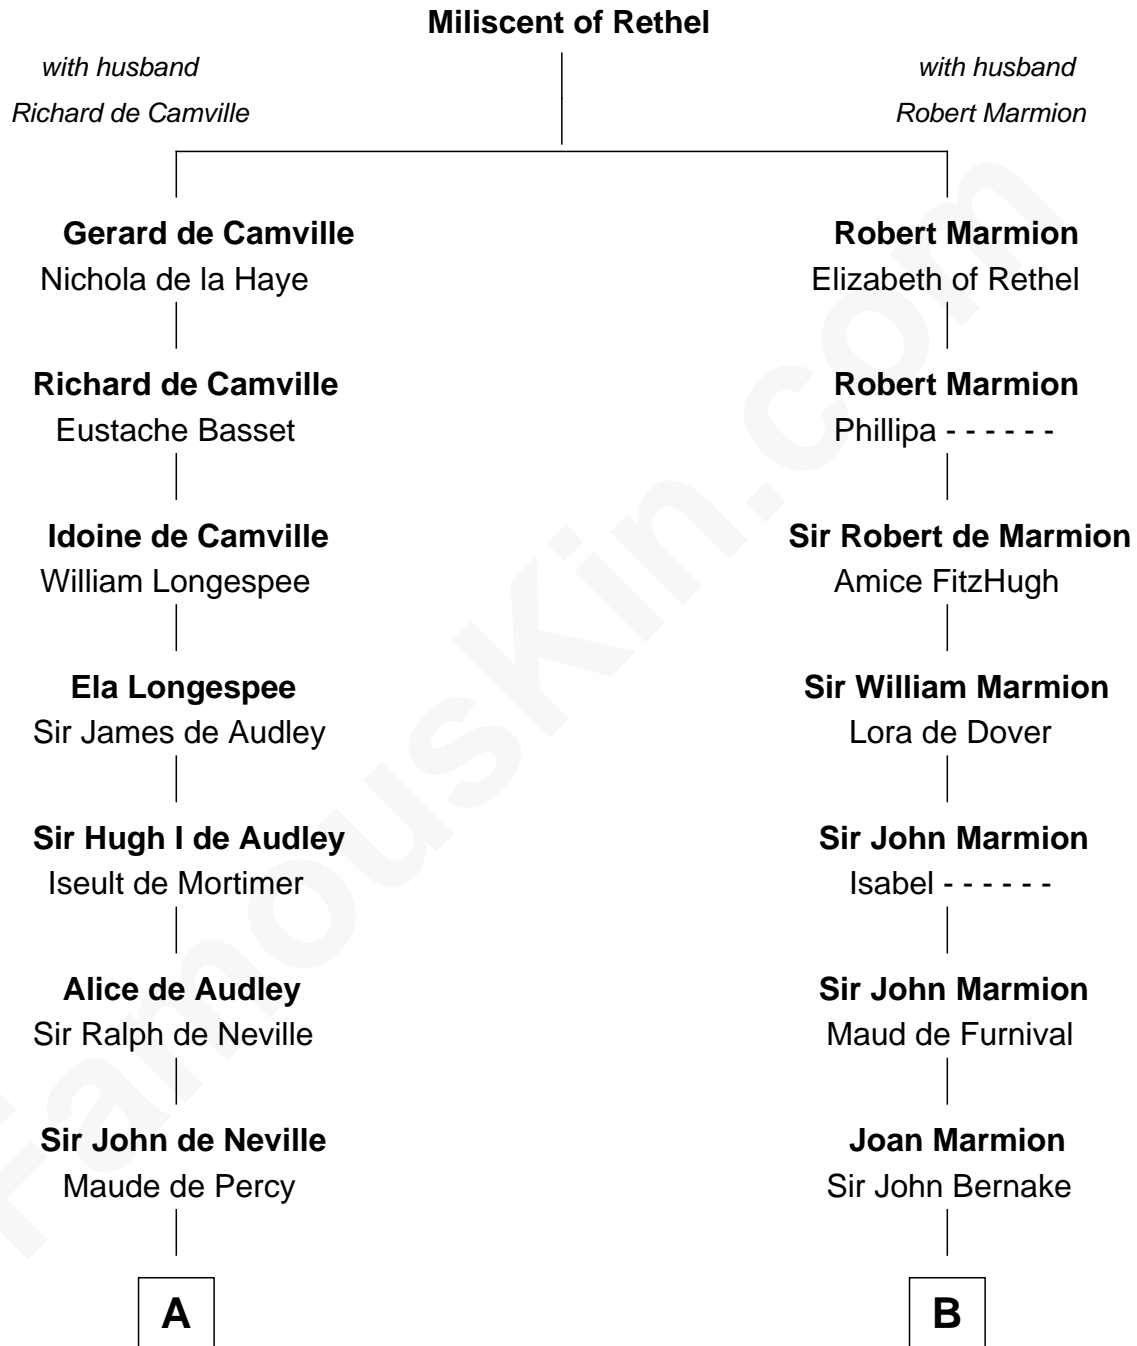

FamousKin.com Relationship Chart of

Zachary Taylor
12th U.S. President

21st cousin of

John Quincy Adams
6th U.S. President

C

William Strother
Margaret Thornton

Francis Strother
Susannah Dabney

William Strother
Sarah Bayly

Sarah Dabney Strother
Col. Richard Taylor

Zachary Taylor
12th U.S. President

D

Anna Shepard
Daniel Quincy

Col John Quincy
Elizabeth Norton

Elizabeth Quincy
Rev. William Smith

Abigail Quincy Smith
John Adams