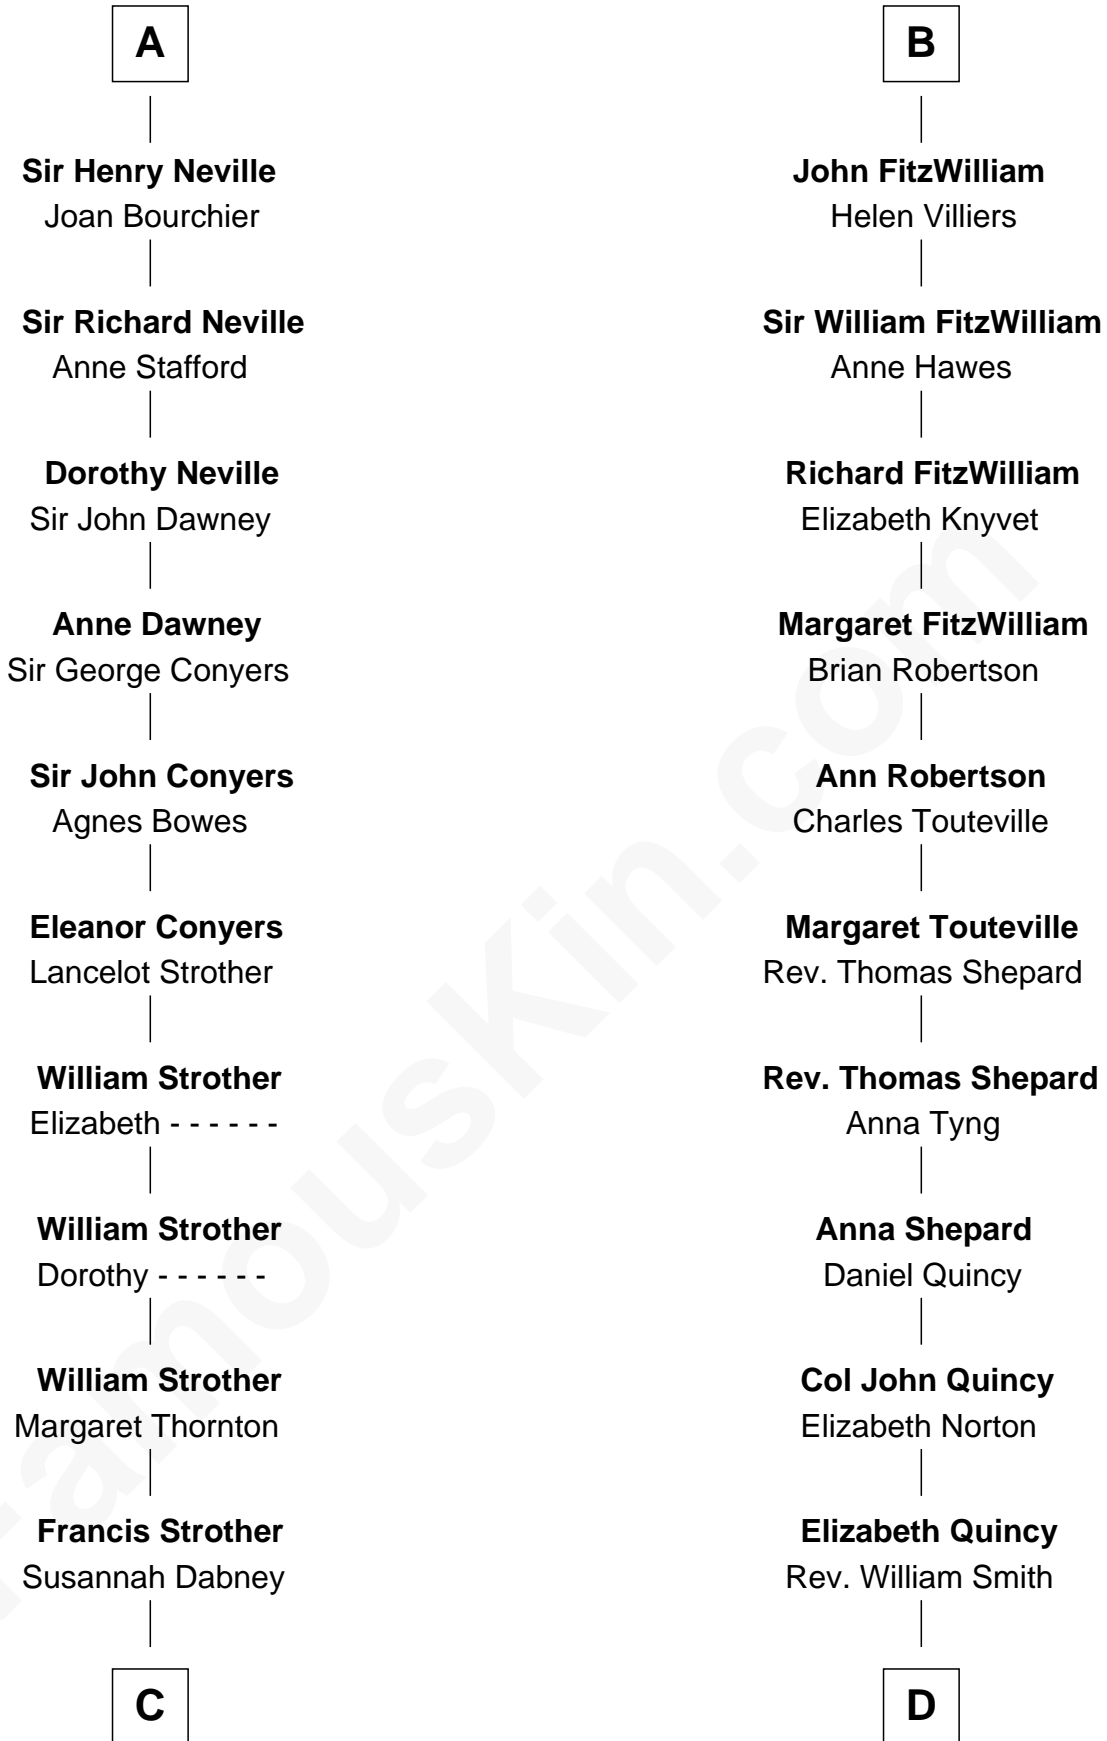

**FamousKin.com**  
**Relationship Chart of**  
**Zachary Taylor**  
*12th U.S. President*

**18th cousin 1 time removed of**  
**John Quincy Adams**  
*6th U.S. President*

**Sir William Longespee**  
 Ela of Salisbury

FamousKin.com