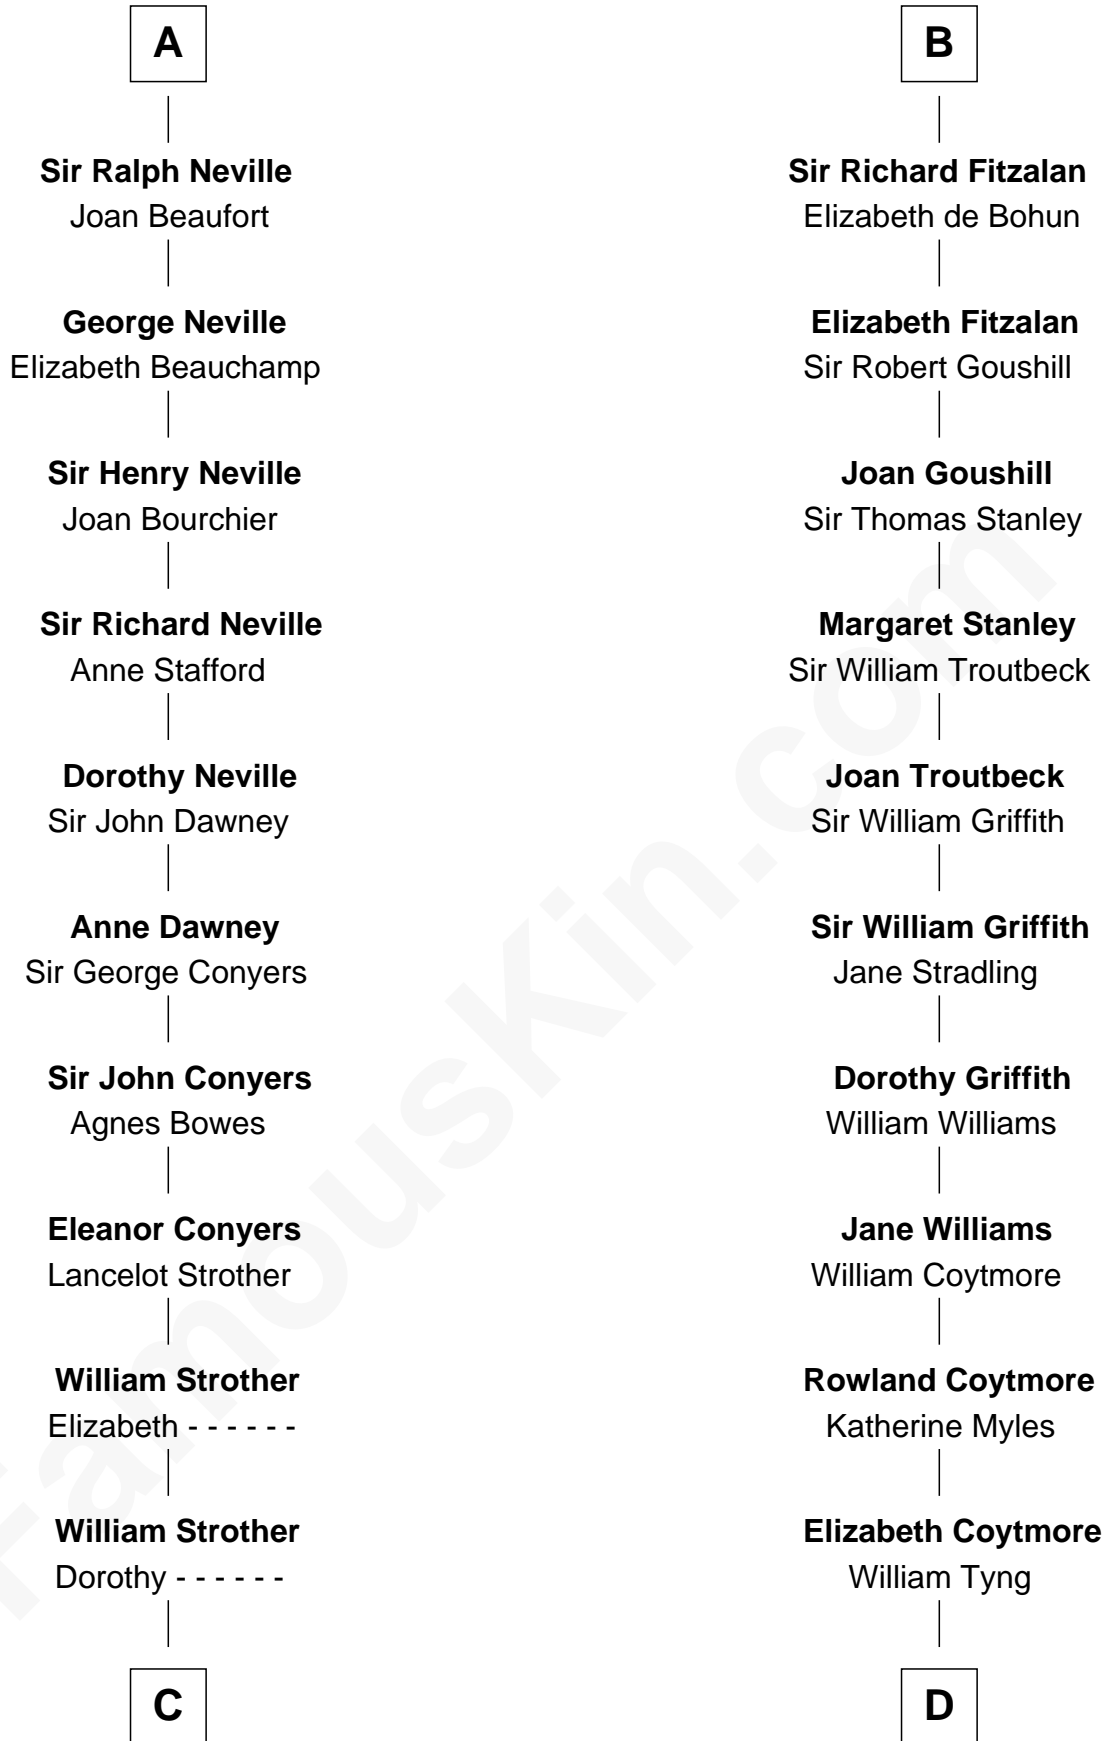

FamousKin.com

Relationship Chart of

Zachary Taylor
12th U.S. President

21st cousin of

Abigail (Smith) Adams
First Lady of President John Adams

C

William Strother
Margaret Thornton

Francis Strother
Susannah Dabney

William Strother
Sarah Bayly

Sarah Dabney Strother
Col. Richard Taylor

Zachary Taylor
12th U.S. President

D

Anna Tyng
Rev. Thomas Shepard

Anna Shepard
Daniel Quincy

Col John Quincy
Elizabeth Norton

Elizabeth Quincy
Rev. William Smith