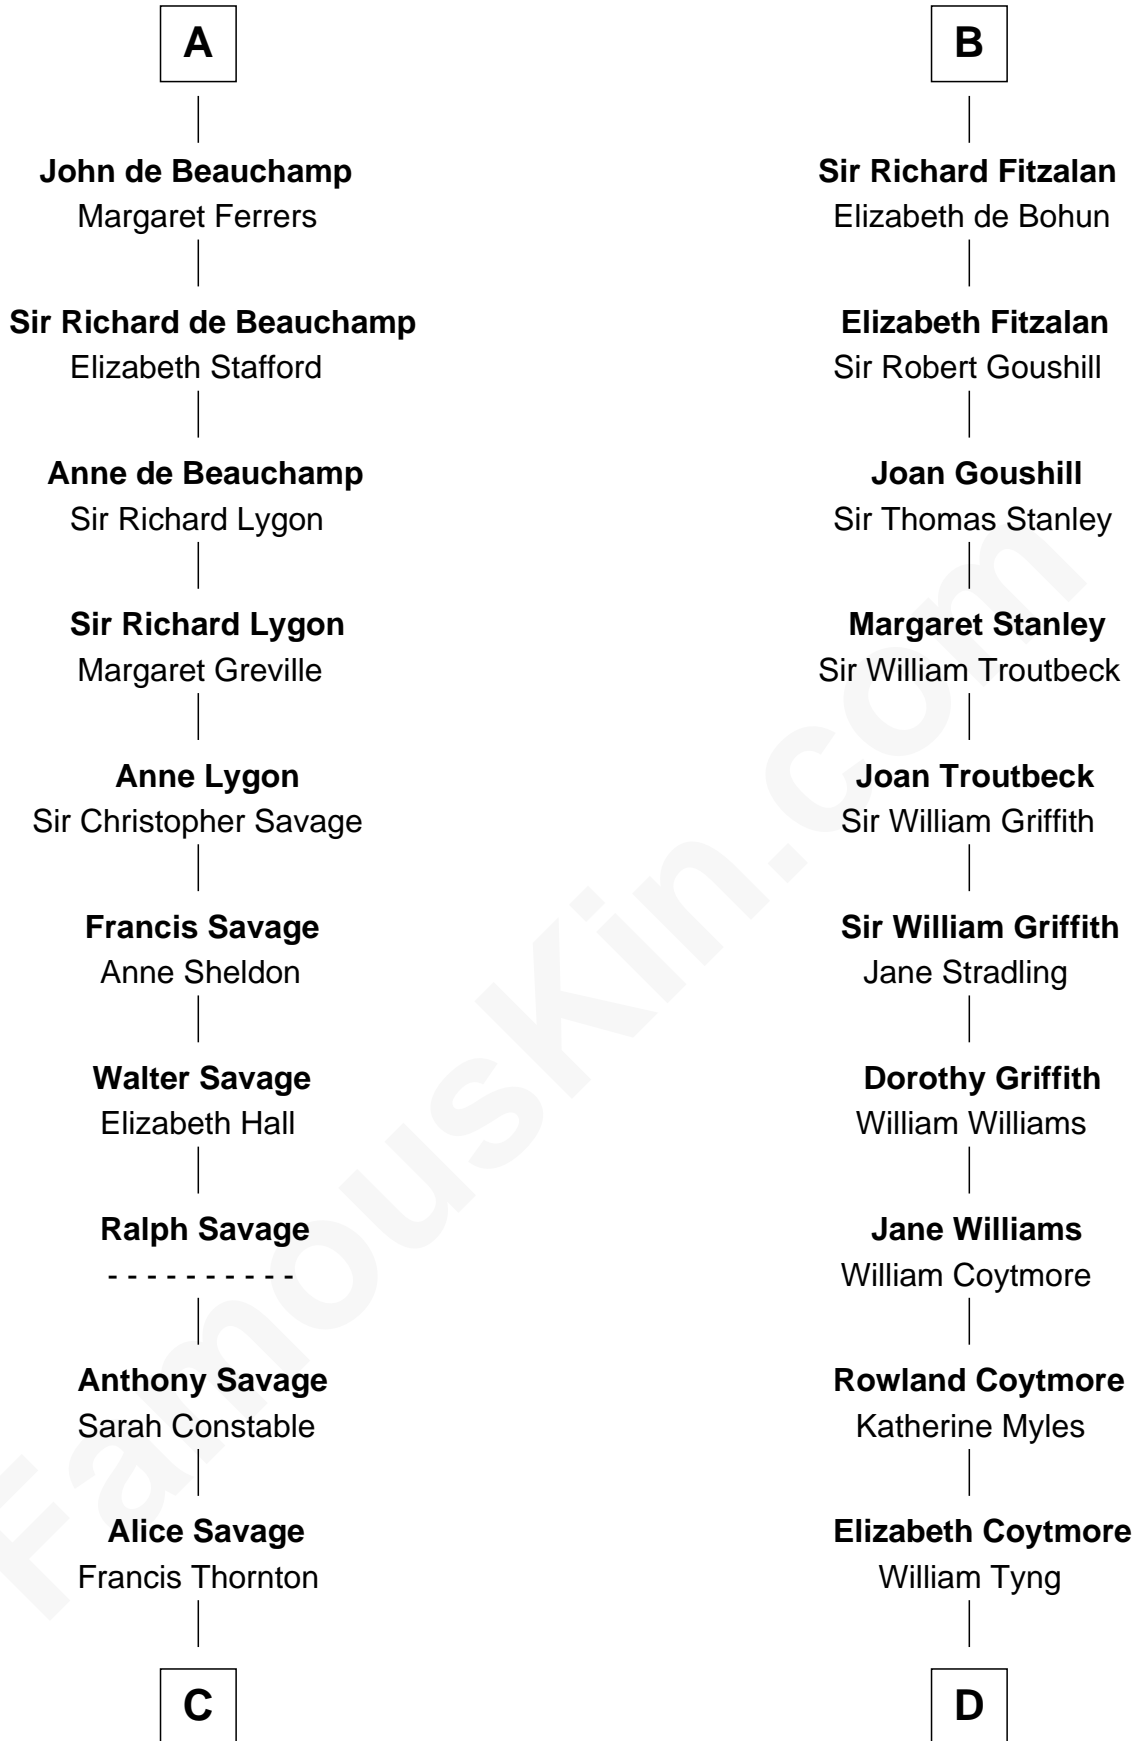

FamousKin.com Relationship Chart of

Zachary Taylor
12th U.S. President

21st cousin of

Abigail (Smith) Adams
First Lady of President John Adams

C

Margaret Thornton

William Strother

Francis Strother

Susannah Dabney

William Strother

Sarah Bayly

Sarah Dabney Strother

Col. Richard Taylor

Zachary Taylor

12th U.S. President

D