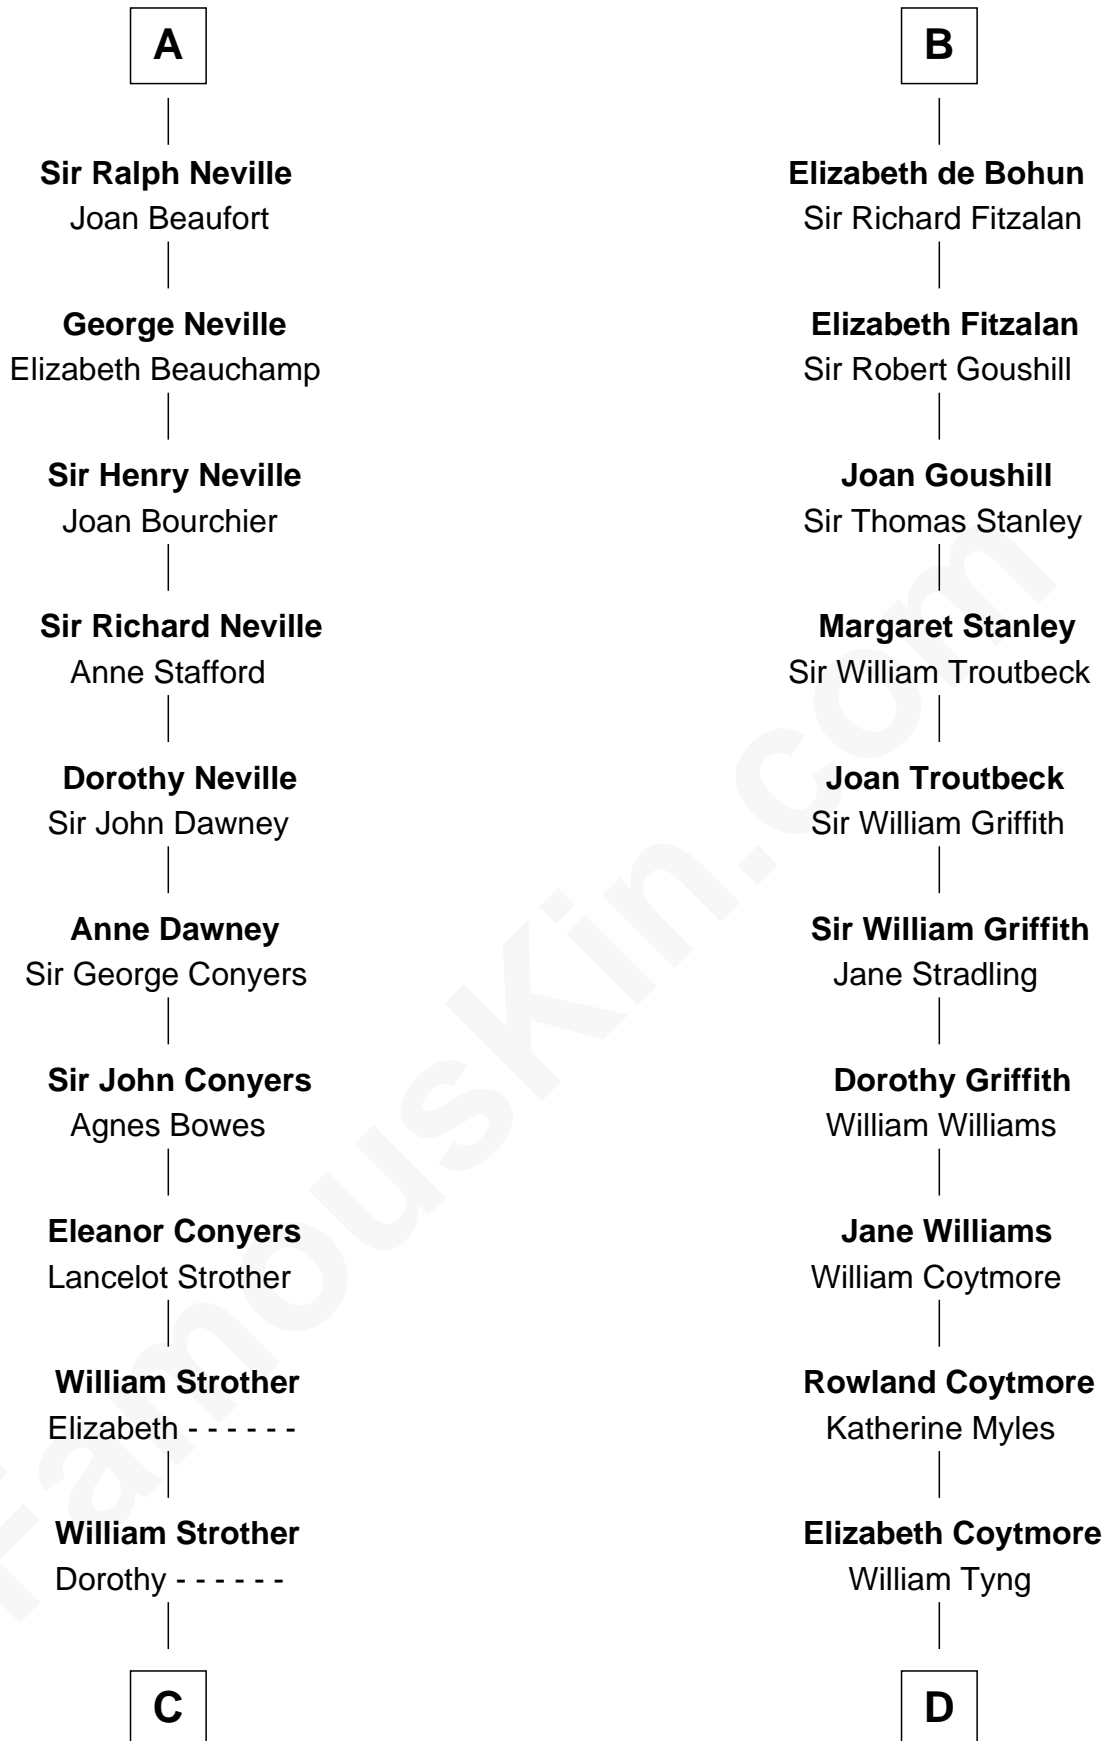

# FamousKin.com

## Relationship Chart of

**Zachary Taylor**  
12th U.S. President

21st cousin of

**Abigail (Smith) Adams**  
First Lady of President John Adams

**C**

**William Strother**  
Margaret Thornton

**Francis Strother**  
Susannah Dabney

**William Strother**  
Sarah Bayly

**Sarah Dabney Strother**  
Col. Richard Taylor

**Zachary Taylor**  
*12th U.S. President*

**D**

**Anna Tyng**  
Rev. Thomas Shepard

**Anna Shepard**  
Daniel Quincy

**Col John Quincy**  
Elizabeth Norton