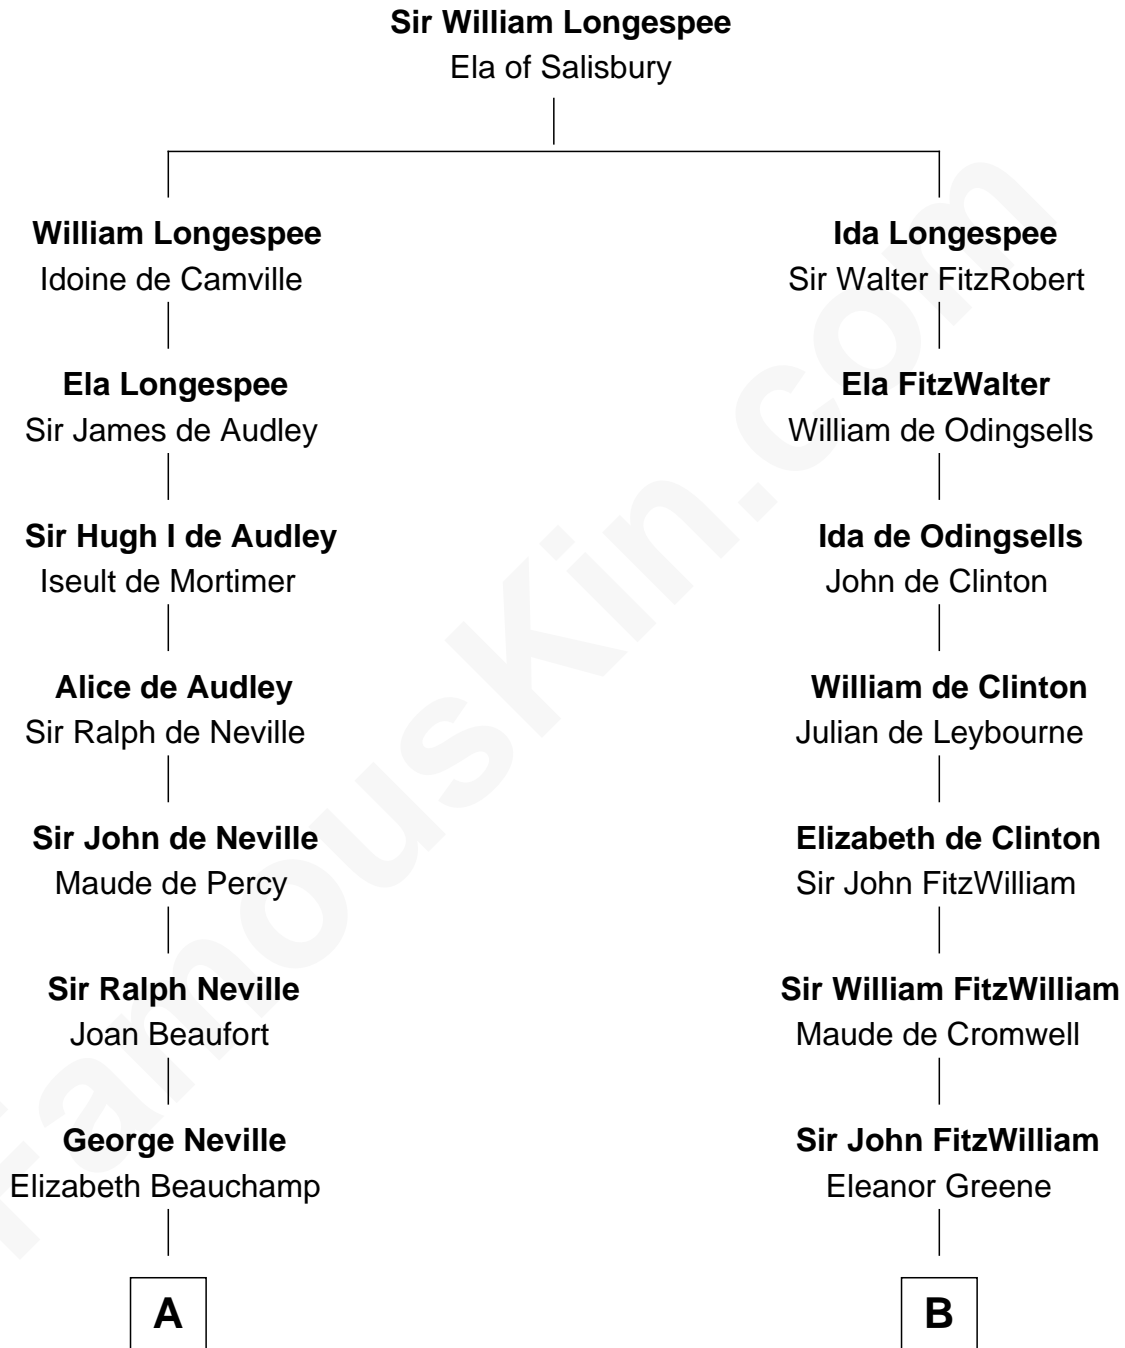

**FamousKin.com**  
**Relationship Chart of**  
**Zachary Taylor**  
*12th U.S. President*

17th cousin 2 times removed of

**Abigail (Smith) Adams**  
*First Lady of President John Adams*

**C**

William Strother

Sarah Bayly

Sarah Dabney Strother

Col. Richard Taylor

Zachary Taylor

*12th U.S. President*

FamousKin.com