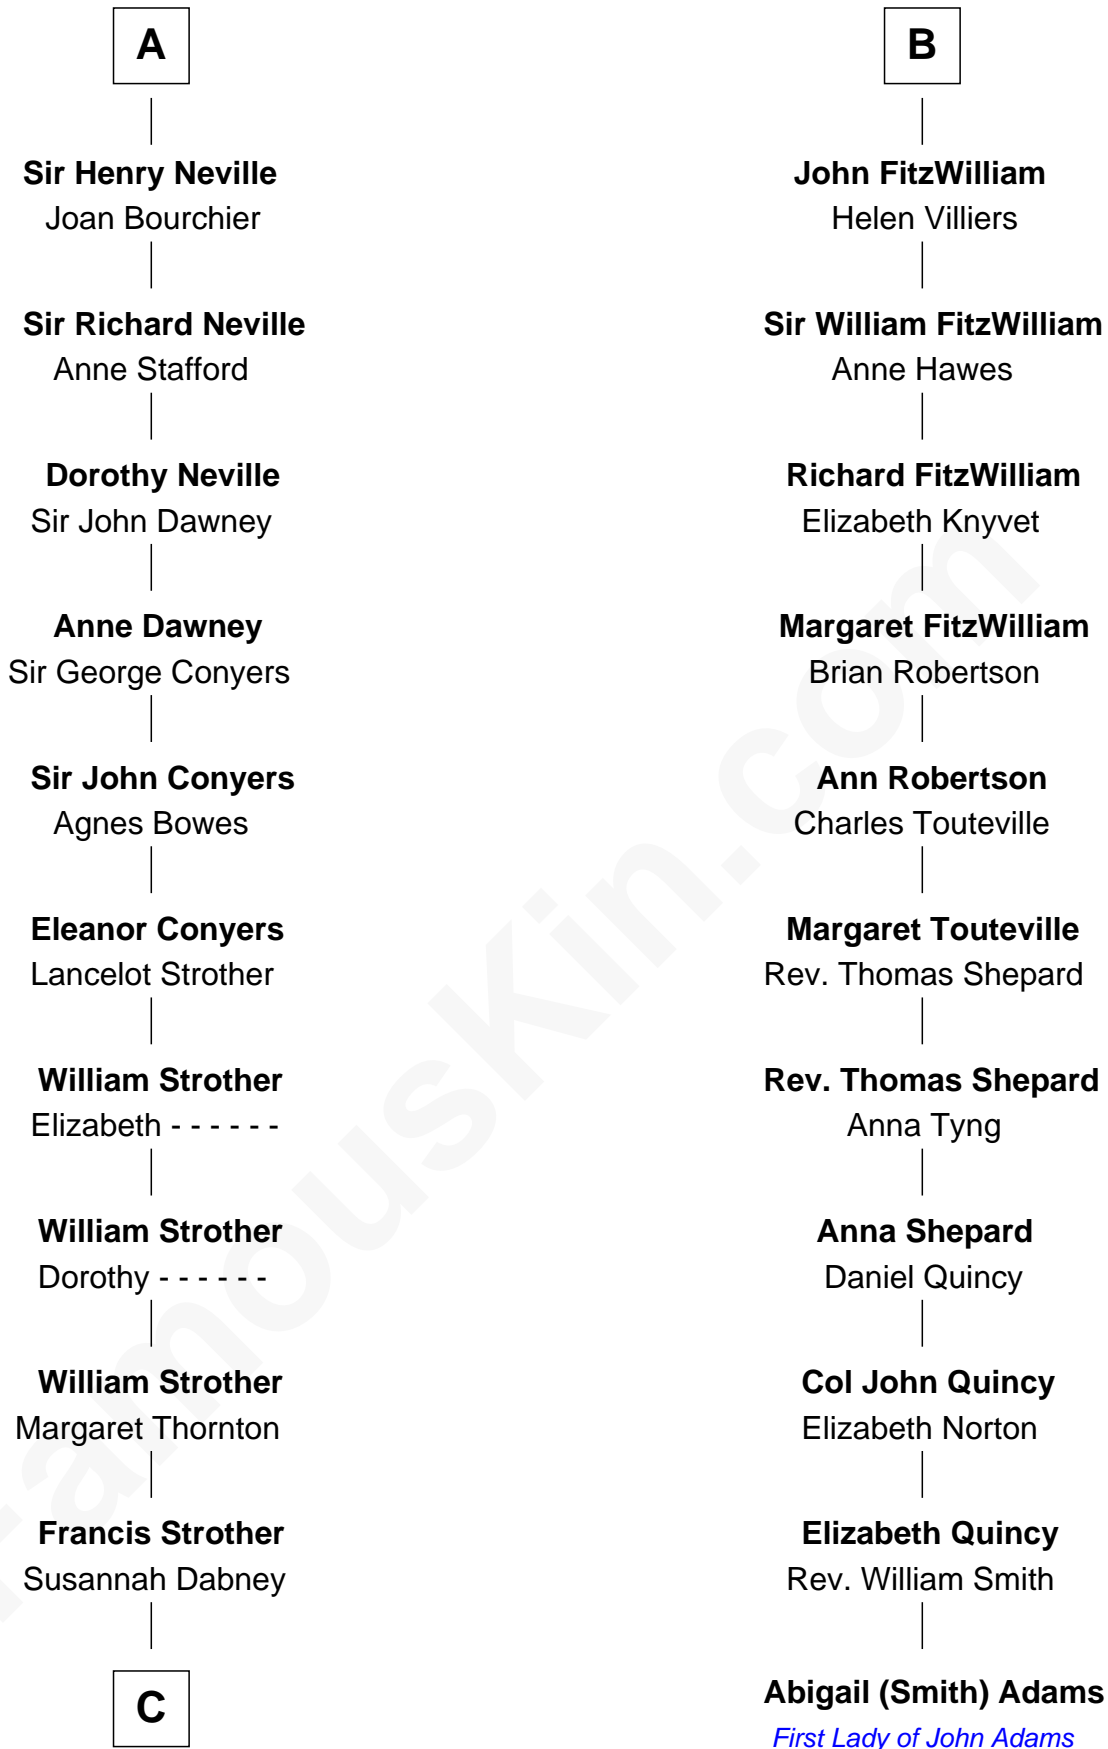

**FamousKin.com**  
**Relationship Chart of**  
**Zachary Taylor**  
*12th U.S. President*

17th cousin 2 times removed of

**Abigail (Smith) Adams**  
*First Lady of President John Adams*

**C**

William Strother

Sarah Bayly

Sarah Dabney Strother

Col. Richard Taylor

Zachary Taylor

*12th U.S. President*

FamousKin.com