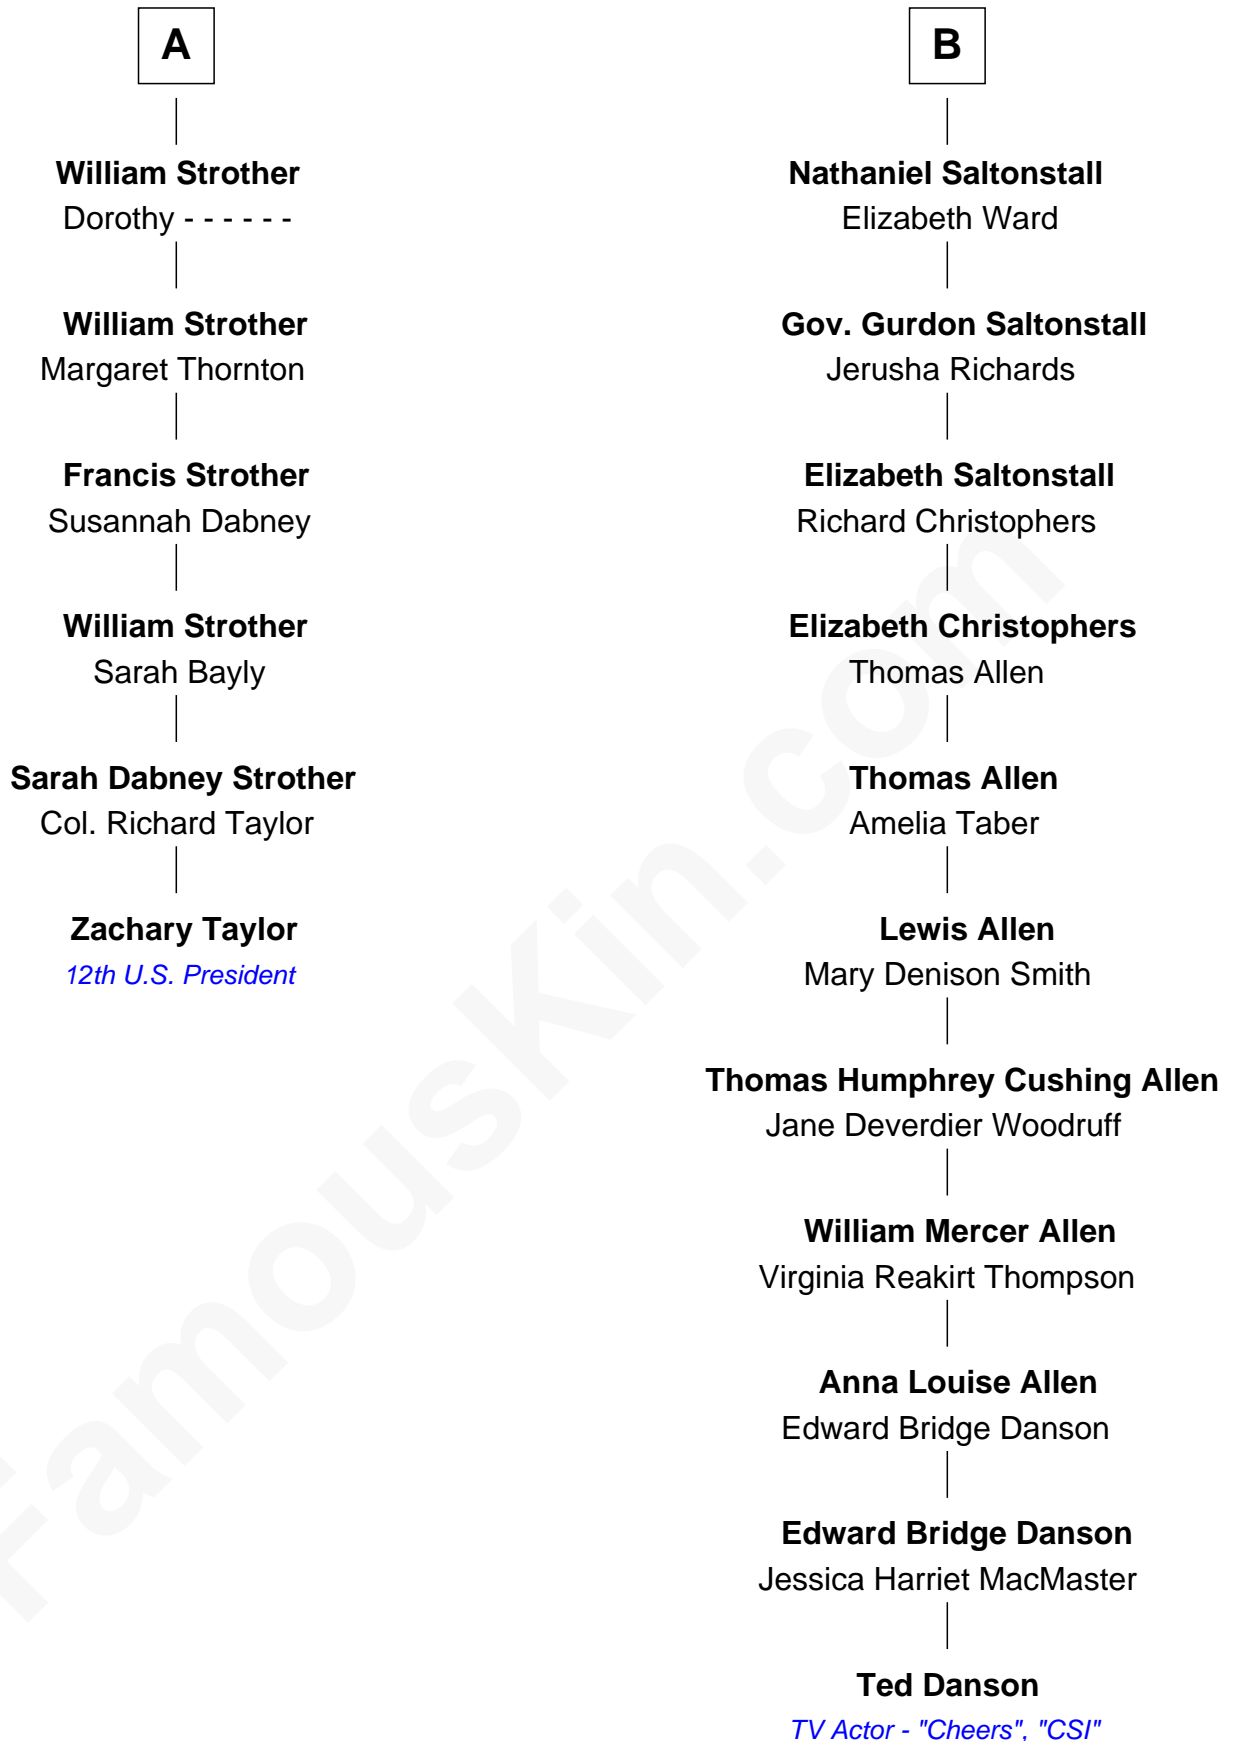

**FamousKin.com**  
**Relationship Chart of**  
**Zachary Taylor**  
*12th U.S. President*

**12th cousin 5 times removed of**  
**Ted Danson**  
*TV Actor - "Cheers", "CSI"*

Ted Danson photo by [Rob Dicaterino](#) (CC BY 2.0)