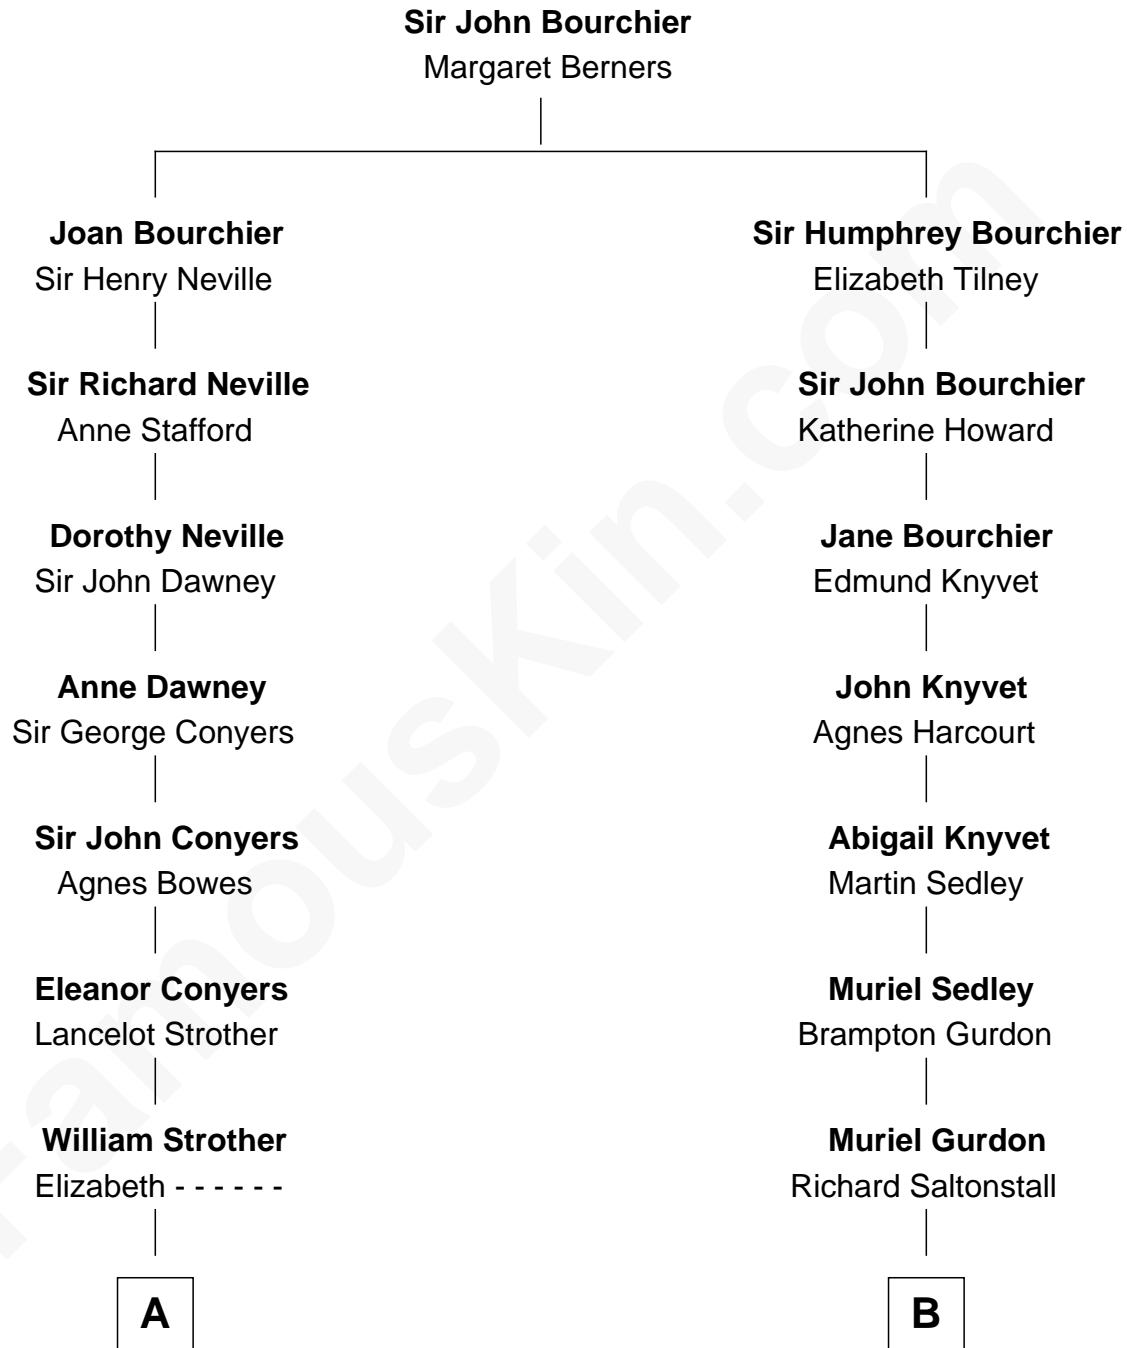

**FamousKin.com**  
**Relationship Chart of**  
**Zachary Taylor**  
*12th U.S. President*

**12th cousin 5 times removed of**  
**Ted Danson**  
*TV Actor - "Cheers", "CSI"*

Ted Danson photo by [Rob Dicaterino](#) (CC BY 2.0)