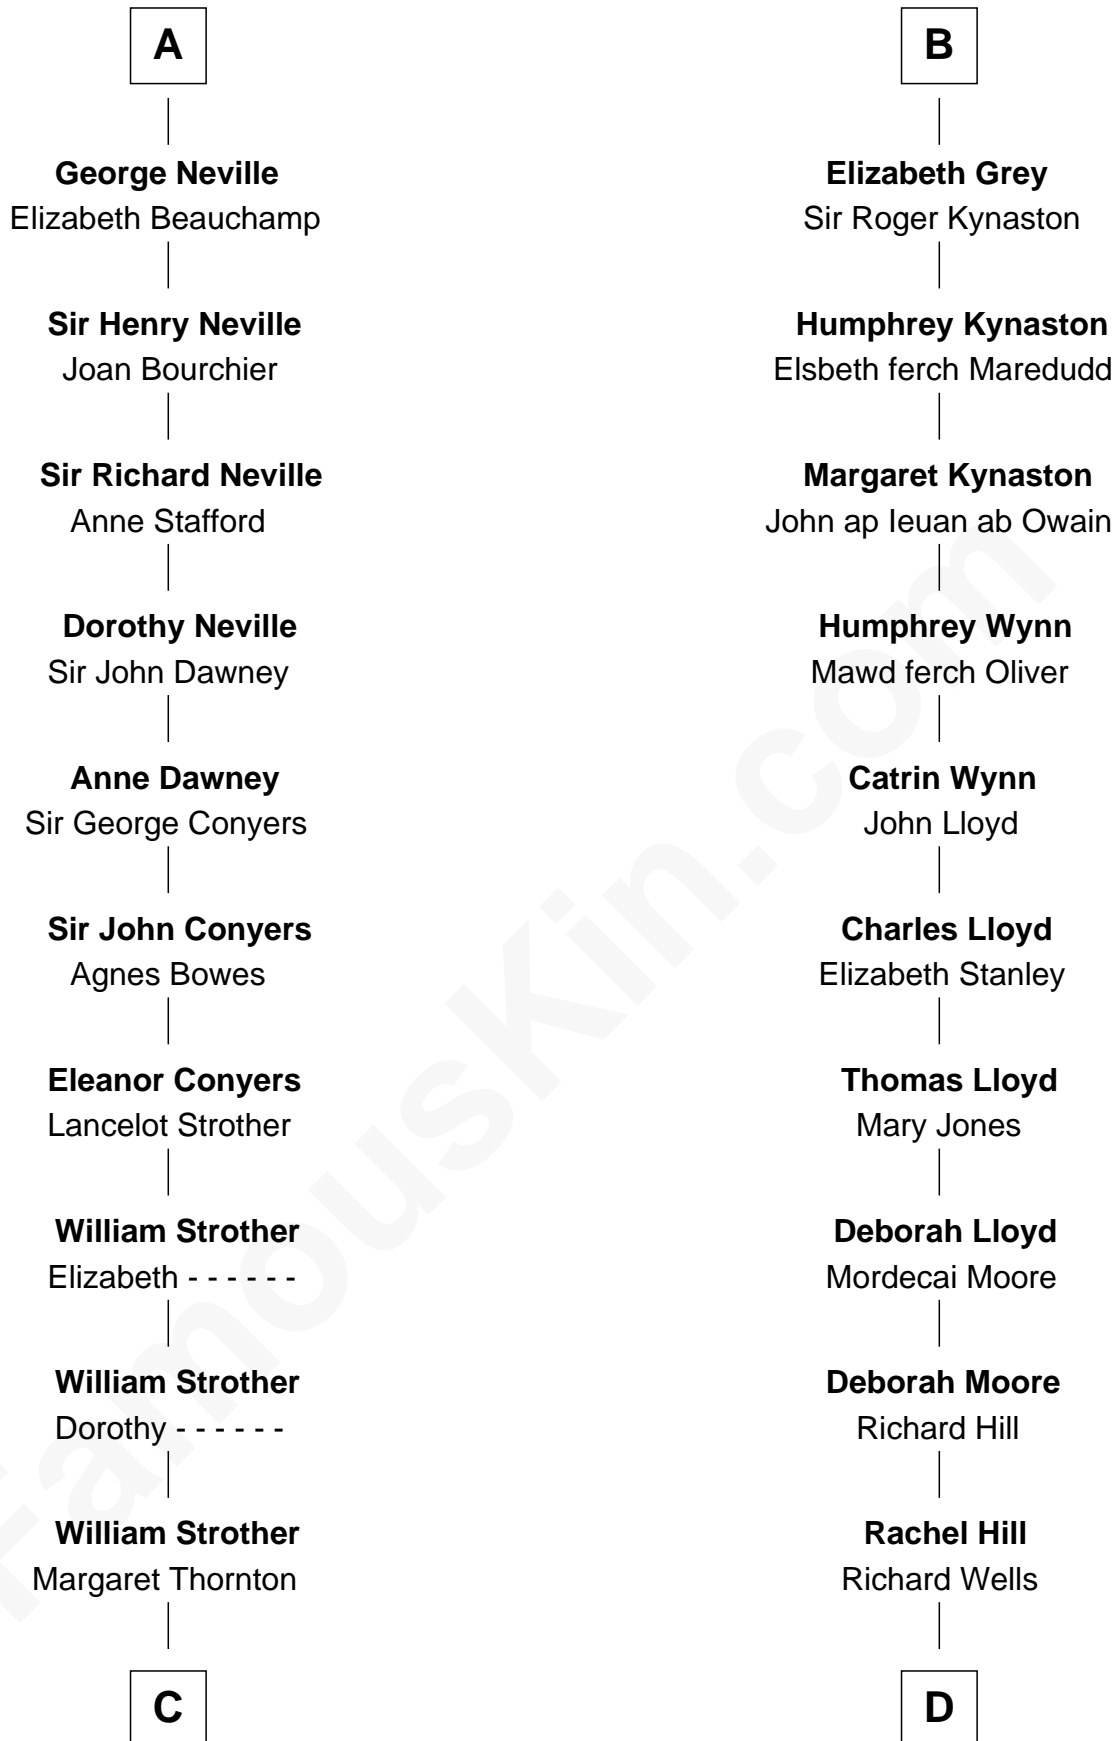

FamousKin.com Relationship Chart of

Zachary Taylor

12th U.S. President

20th cousin 1 time removed of

Orson Welles

Radio, Stage, and Movie Actor

John de Brienne
Berenguela of Leon

Jean de Brienne
Jeanne de Chateaudun

A

Louis of Acre
Agnes de Beaumont

Henry de Beaumont
Alice Comyn

Isabella de Beaumont
Henry of Lancaster

Blanche of Lancaster
John of Gaunt

Henry IV, King of England
Mary de Bohun

Humphrey Plantagenet

Antigone Plantagenet
Henry Grey

B

C

Francis Strother
Susannah Dabney

William Strother
Sarah Bayly

Sarah Dabney Strother
Col. Richard Taylor

Zachary Taylor
12th U.S. President

D

William Hill Wells
Elizabeth Dagworthy