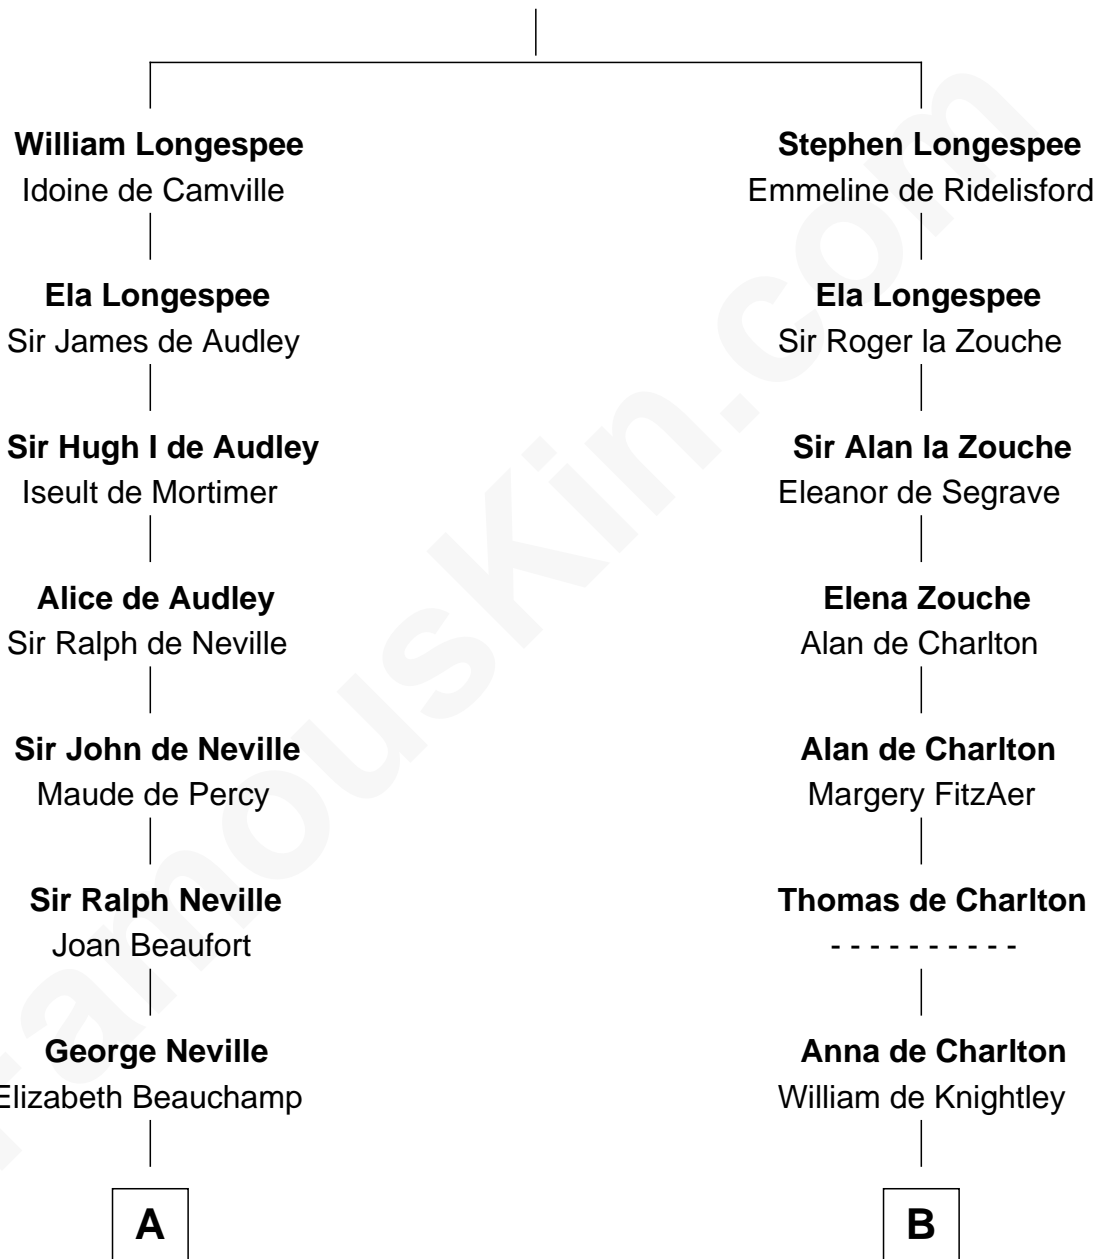

# FamousKin.com Relationship Chart of

**Zachary Taylor**

12th U.S. President

18th cousin 1 time removed of

**John Hancock**

Signer of the Declaration of Independence

**Sir William Longespee**

Ela of Salisbury

**C**

**William Strother**

Sarah Bayly

**Sarah Dabney Strother**

Col. Richard Taylor

**Zachary Taylor**

*12th U.S. President*

**D**

**Rev. John Hancock**

Mary Hawke

**John Hancock**

*Signer of Declaration of Independence*

FamousKin.com