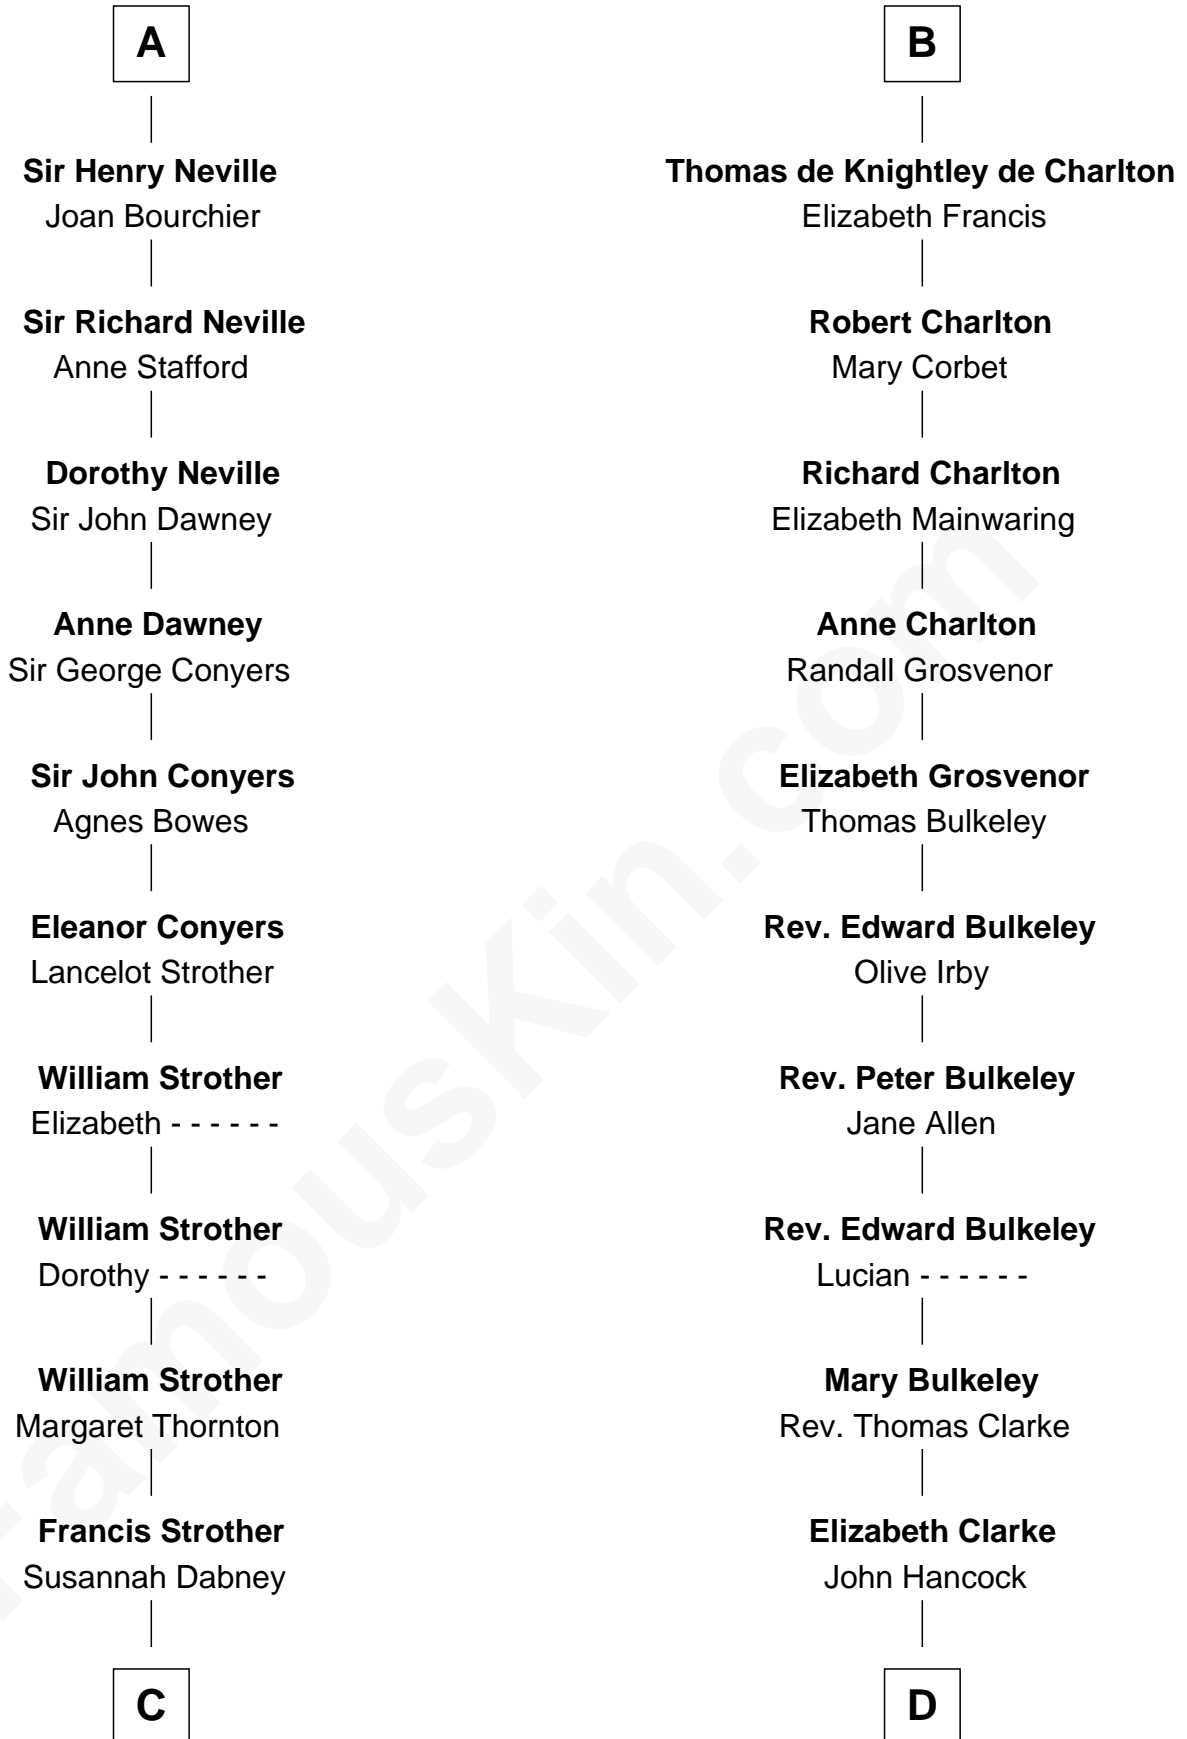

# FamousKin.com Relationship Chart of

**Zachary Taylor**

12th U.S. President

18th cousin 1 time removed of

**John Hancock**

Signer of the Declaration of Independence

**Sir William Longespee**

Ela of Salisbury

**C**

**William Strother**

Sarah Bayly

**Sarah Dabney Strother**

Col. Richard Taylor

**Zachary Taylor**

*12th U.S. President*

**D**