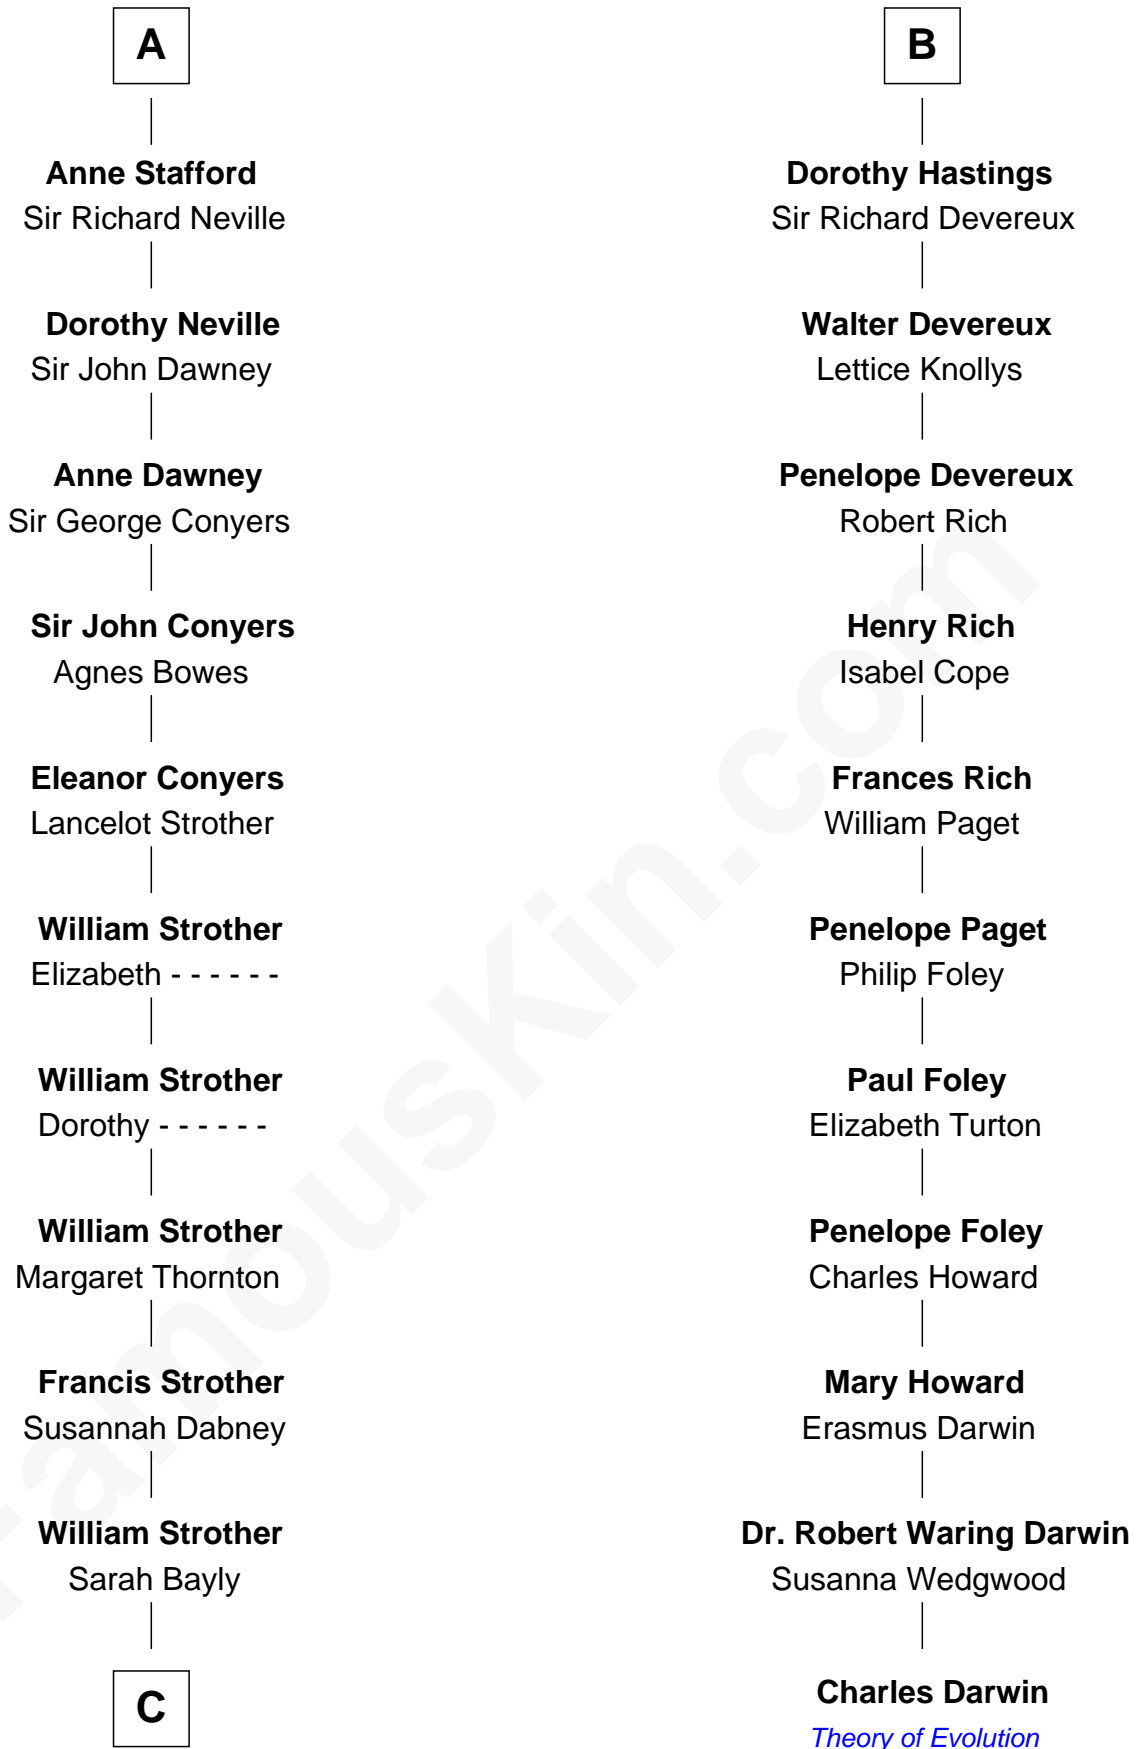

FamousKin.com Relationship Chart of

Zachary Taylor

12th U.S. President

17th cousin 1 time removed of

Charles Darwin

Theory of Evolution

John de Botetourte

Maud FitzThomas

Ada de Botetourte
Sir John de St. Philibert

Maud de St. Philibert
Sir Warin Trussell

Maud Trussell
Sir John de Hastang

Maud de Hastang
Ralph Stafford

Sir Humphrey Stafford
Elizabeth Burdet

Sir Humphrey Stafford
Eleanor Aylesbury

Humphrey Stafford
Katherine Fray

A

Elizabeth de Botetourte

William de Latimer

Elizabeth le Latimer
Sir John Camoys

Sir Thomas Camoys
Elizabeth de Louches

Alice Camoys
Sir Leonard Hastings

Sir William Hastings
Katherine Neville

Sir Edward Hastings
Mary Hungerford

Sir George Hastings
Anne Stafford

B

C

—
Sarah Dabney Strother

Col. Richard Taylor

—
Zachary Taylor

12th U.S. President