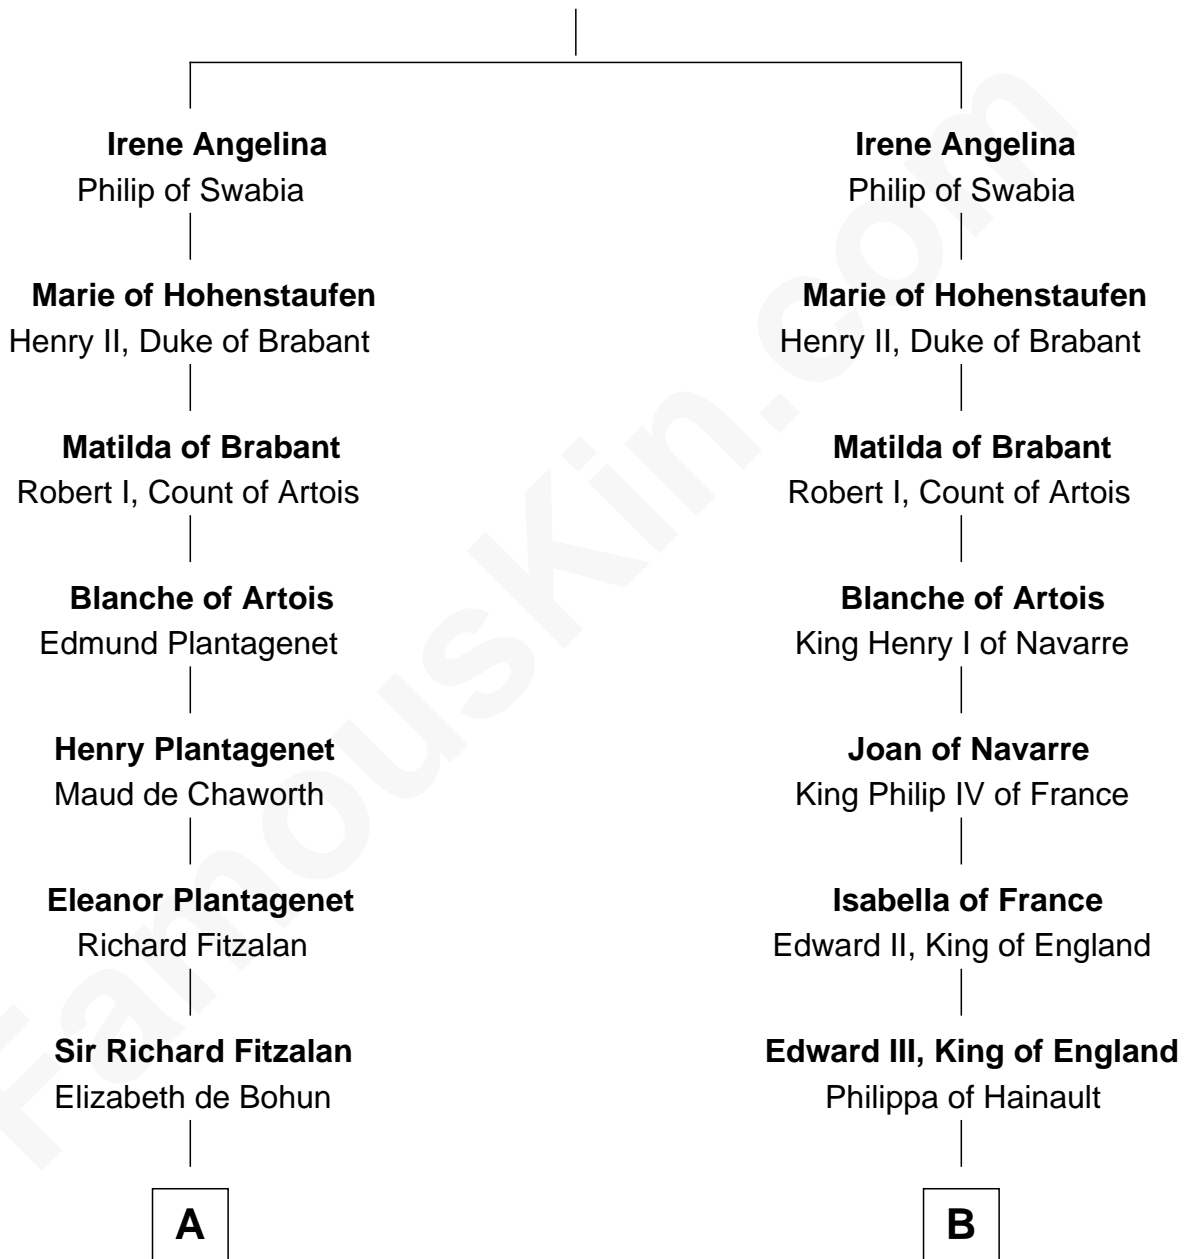

**FamousKin.com**  
**Relationship Chart of**  
**Zachary Taylor**  
*12th U.S. President*

**13th cousin 8 times removed of**  
**Catherine Parr**  
*6th Wife of King Henry VIII*

**Isaac II Angelos**

**C**

—  
**Margaret Thornton**

William Strother

—  
**Francis Strother**

Susannah Dabney

—  
**William Strother**

Sarah Bayly

—  
**Sarah Dabney Strother**

Col. Richard Taylor

—  
**Zachary Taylor**

*12th U.S. President*