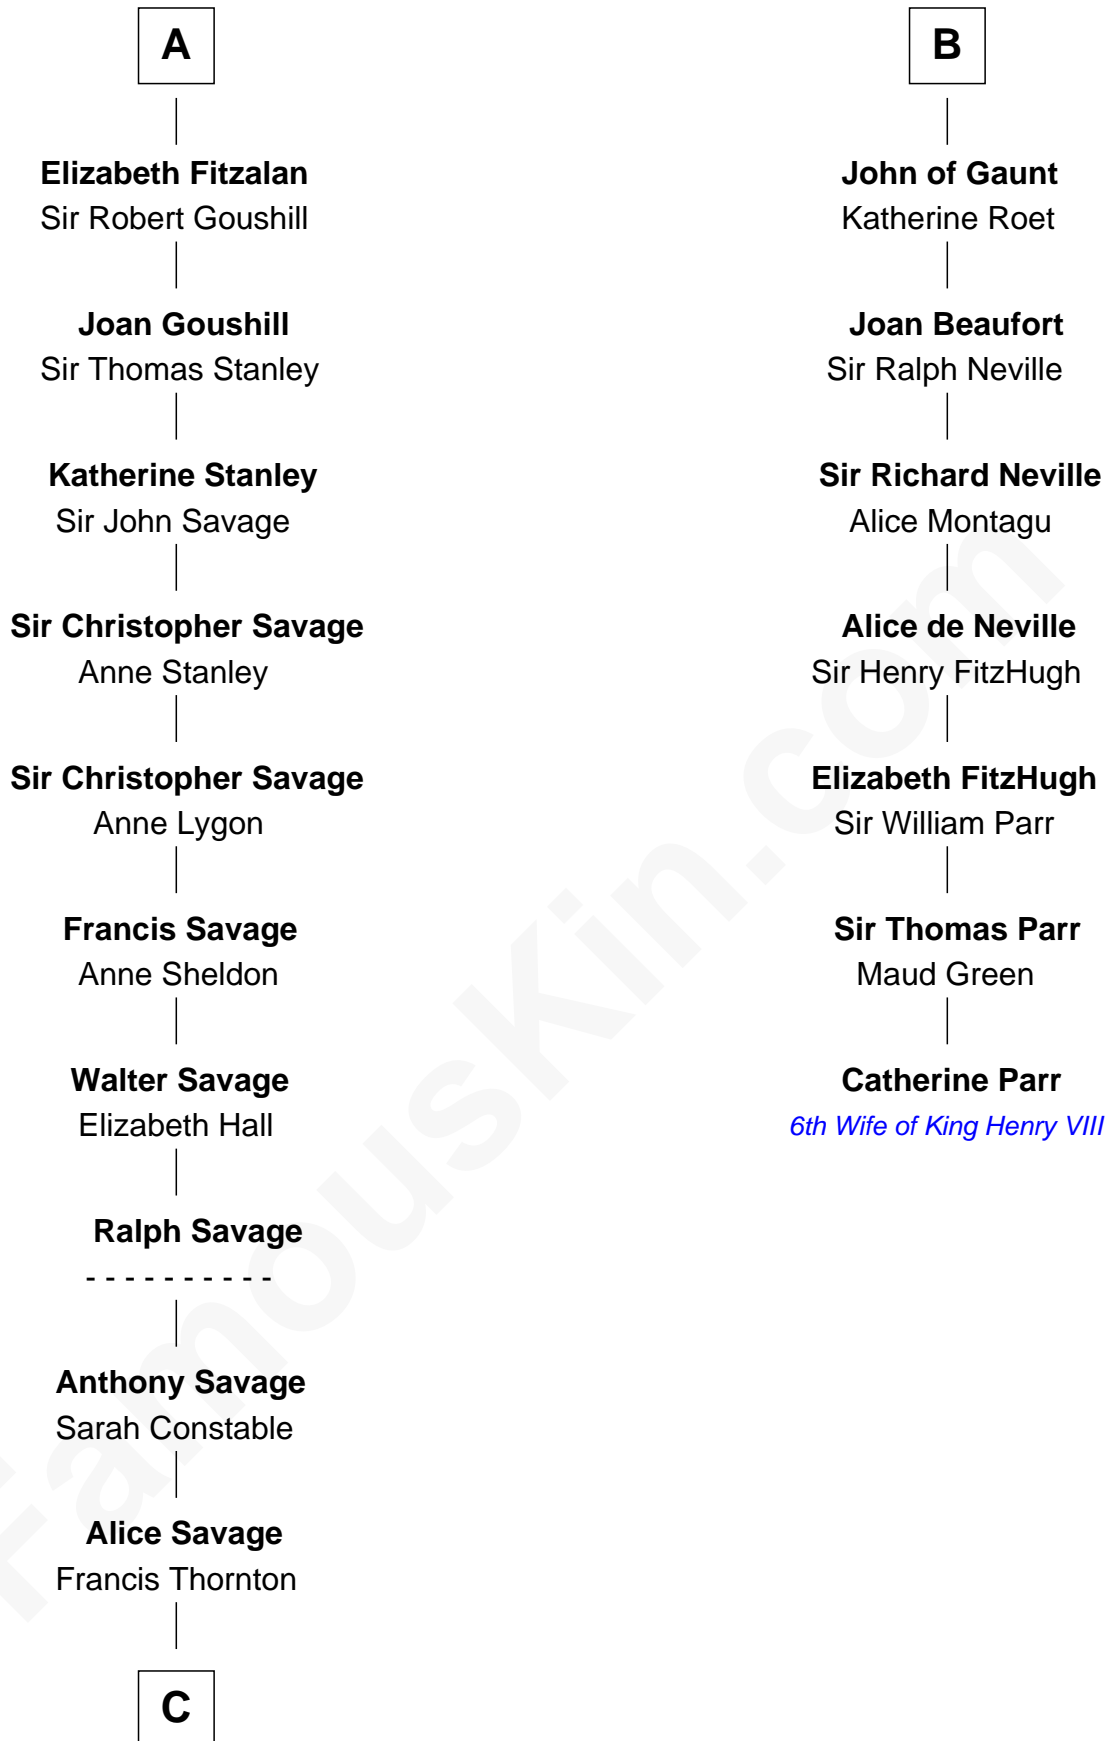

**FamousKin.com**  
**Relationship Chart of**  
**Zachary Taylor**  
*12th U.S. President*

**13th cousin 8 times removed of**  
**Catherine Parr**  
*6th Wife of King Henry VIII*

**Isaac II Angelos**

**C**

—  
**Margaret Thornton**

William Strother

—  
**Francis Strother**

Susannah Dabney

—  
**William Strother**

Sarah Bayly

—  
**Sarah Dabney Strother**

Col. Richard Taylor

—  
**Zachary Taylor**

*12th U.S. President*