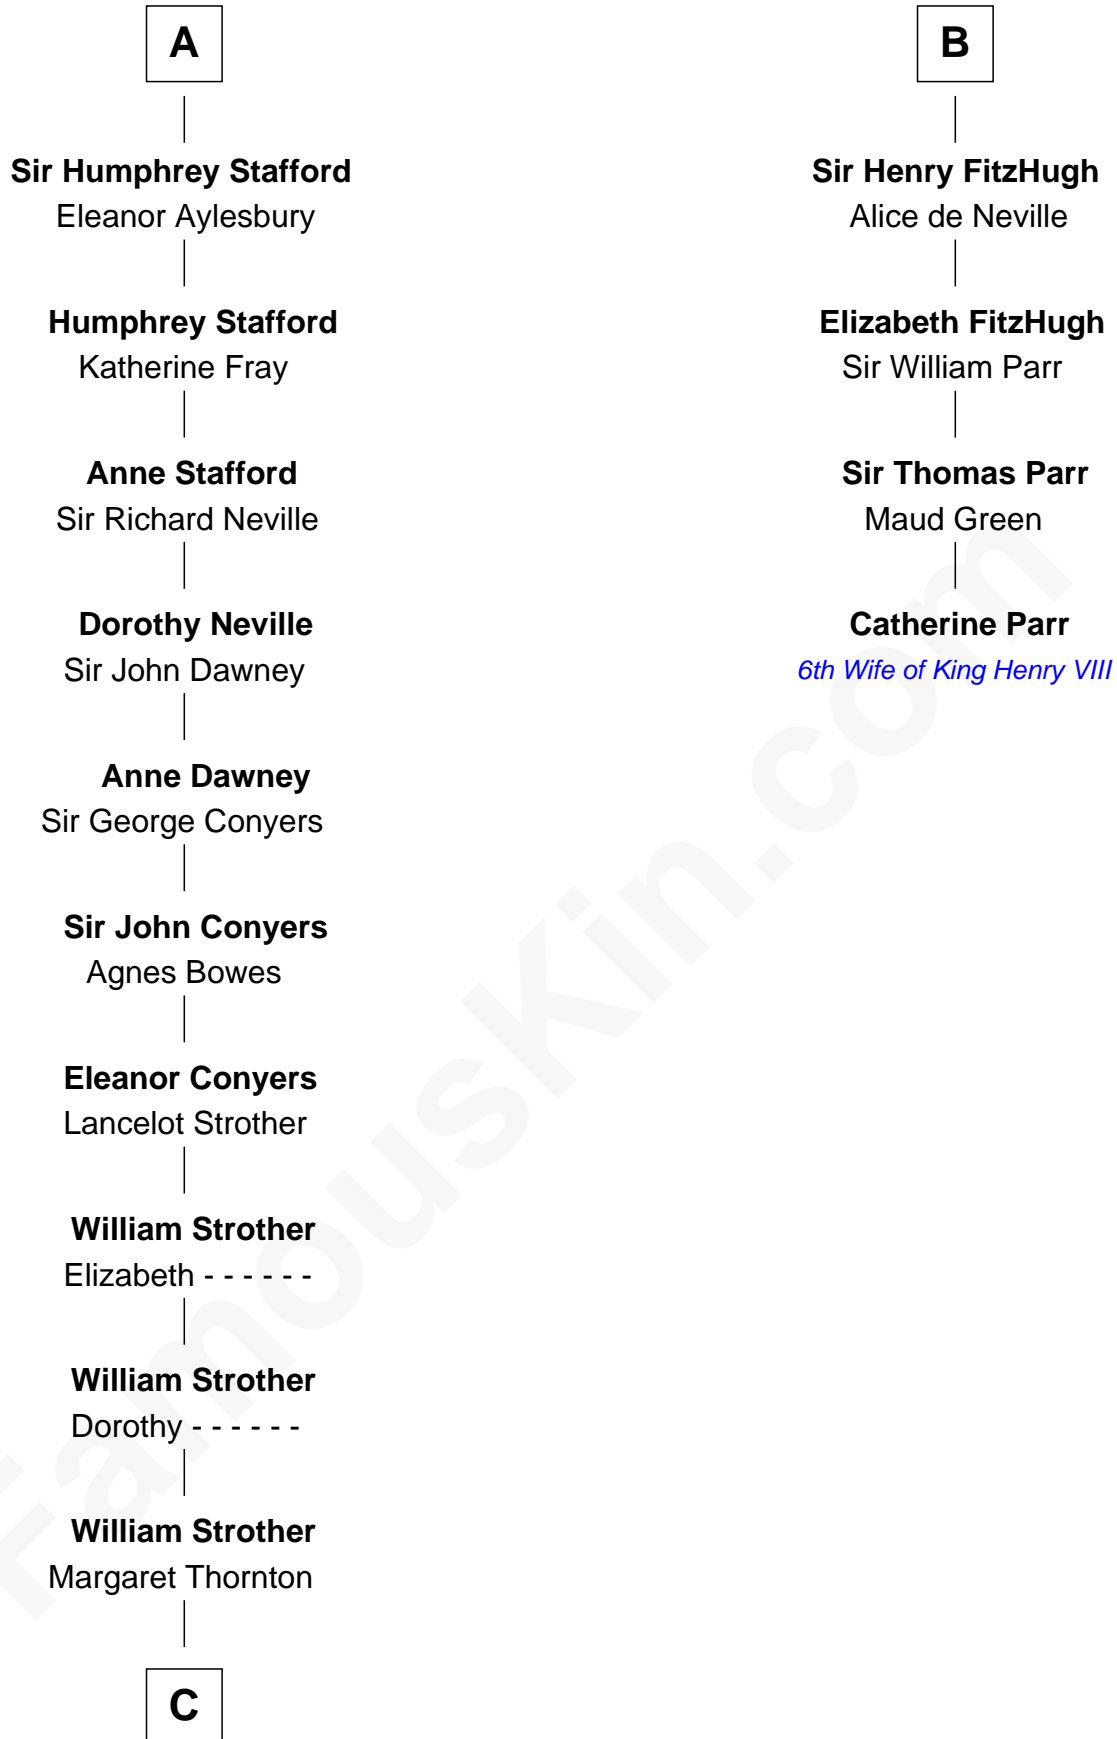

FamousKin.com
Relationship Chart of
Zachary Taylor
12th U.S. President

10th cousin 10 times removed of
Catherine Parr
6th Wife of King Henry VIII

Sir Roger de Somery
 Nichole d'Aubenev

C

Francis Strother
Susannah Dabney

William Strother
Sarah Bayly

Sarah Dabney Strother
Col. Richard Taylor

Zachary Taylor
12th U.S. President

FamousKin.com