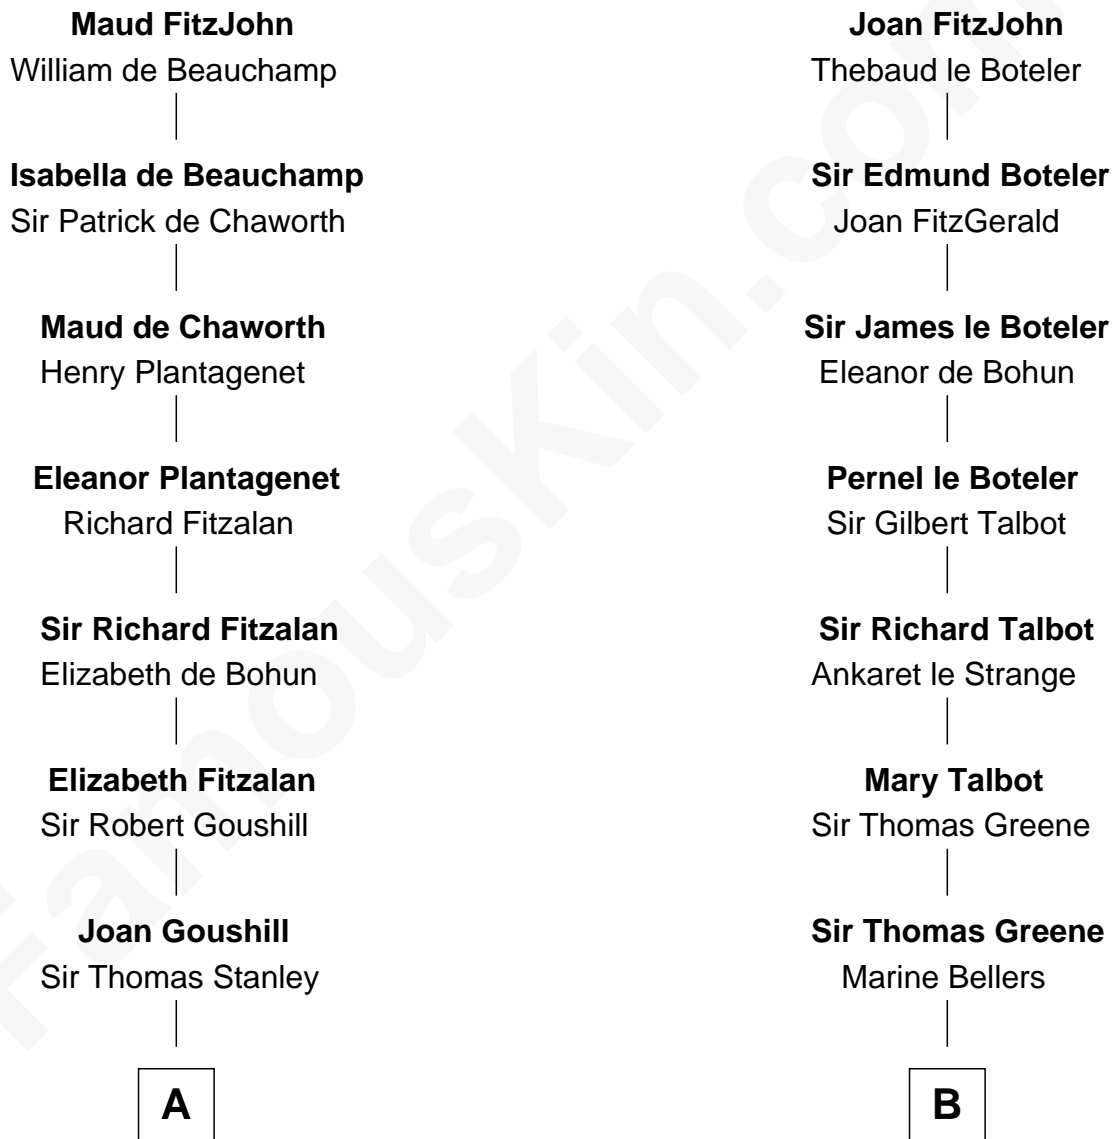

FamousKin.com Relationship Chart of

Zachary Taylor

12th U.S. President

9th cousin 10 times removed of

Catherine Parr

6th Wife of King Henry VIII

Sir John FitzGeoffrey

Isabel le Bigod

C

William Strother

Sarah Bayly

Sarah Dabney Strother

Col. Richard Taylor

Zachary Taylor

12th U.S. President

FamousKin.com