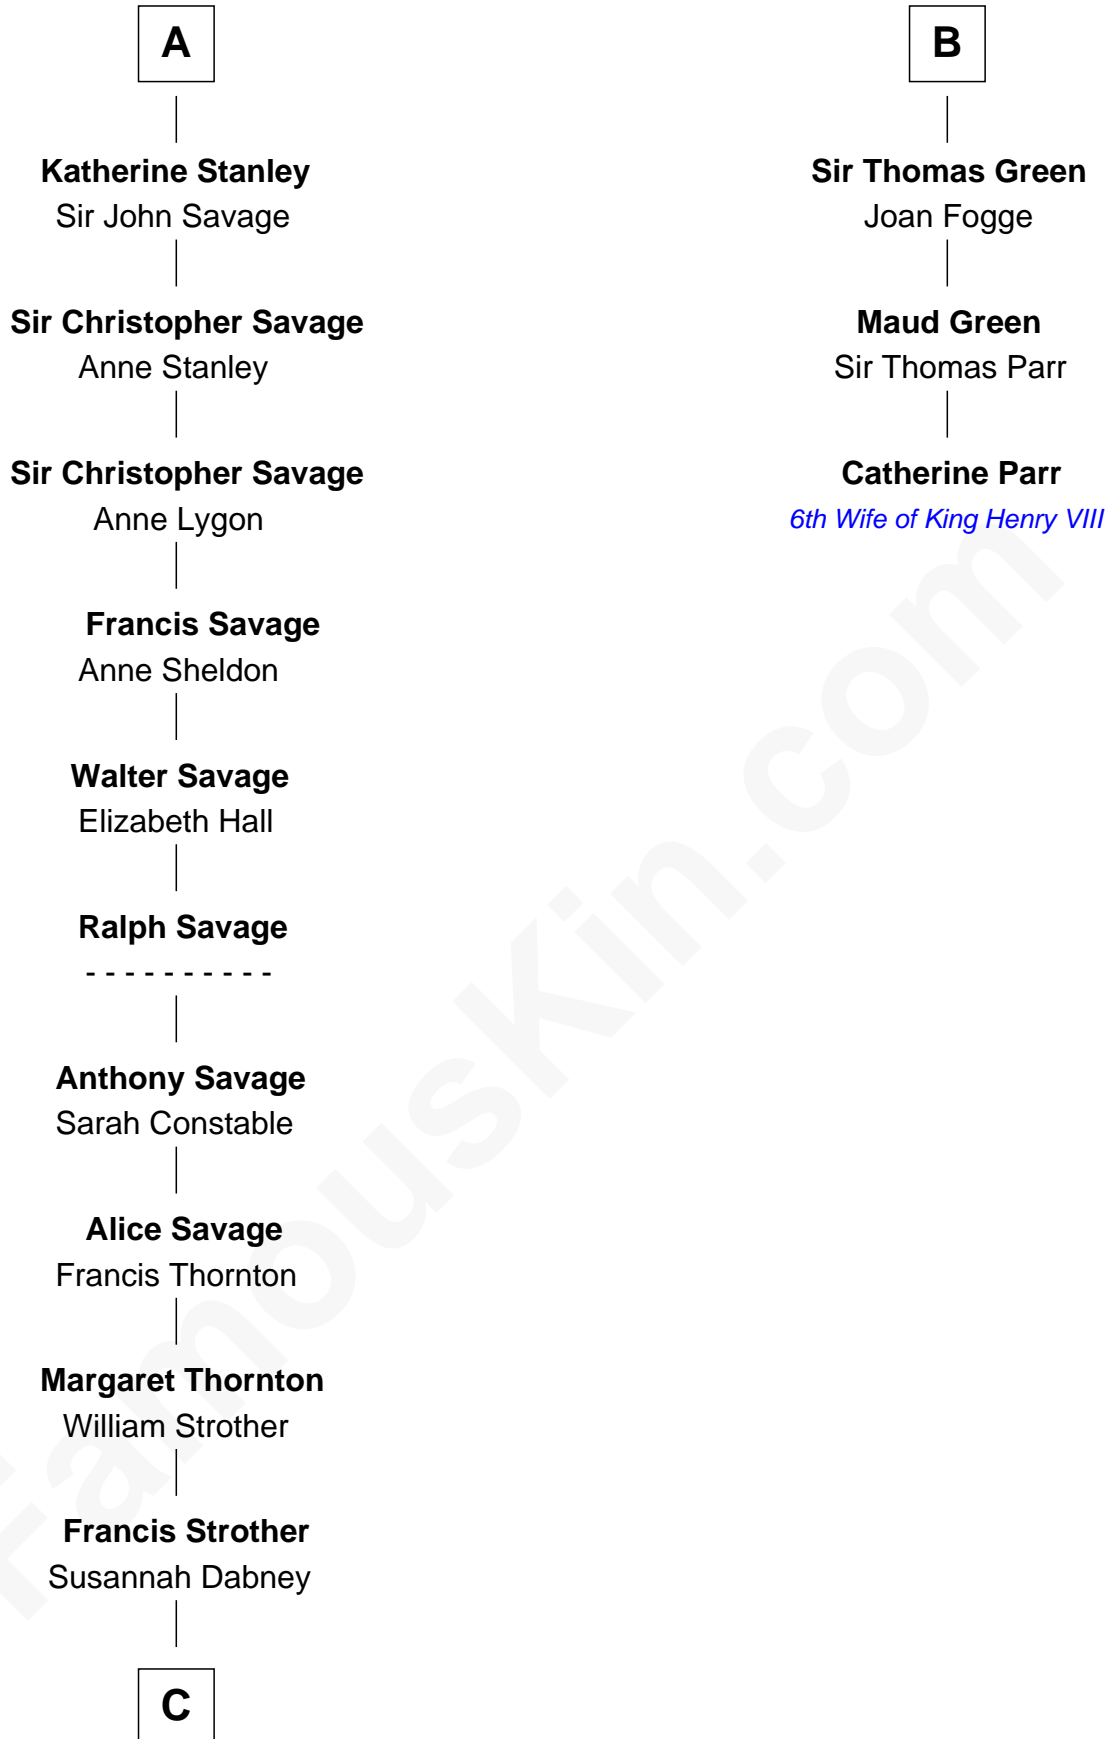

FamousKin.com Relationship Chart of

Zachary Taylor

12th U.S. President

9th cousin 10 times removed of

Catherine Parr

6th Wife of King Henry VIII

Sir John FitzGeoffrey

Isabel le Bigod

C

William Strother

Sarah Bayly

Sarah Dabney Strother

Col. Richard Taylor

Zachary Taylor

12th U.S. President

FamousKin.com