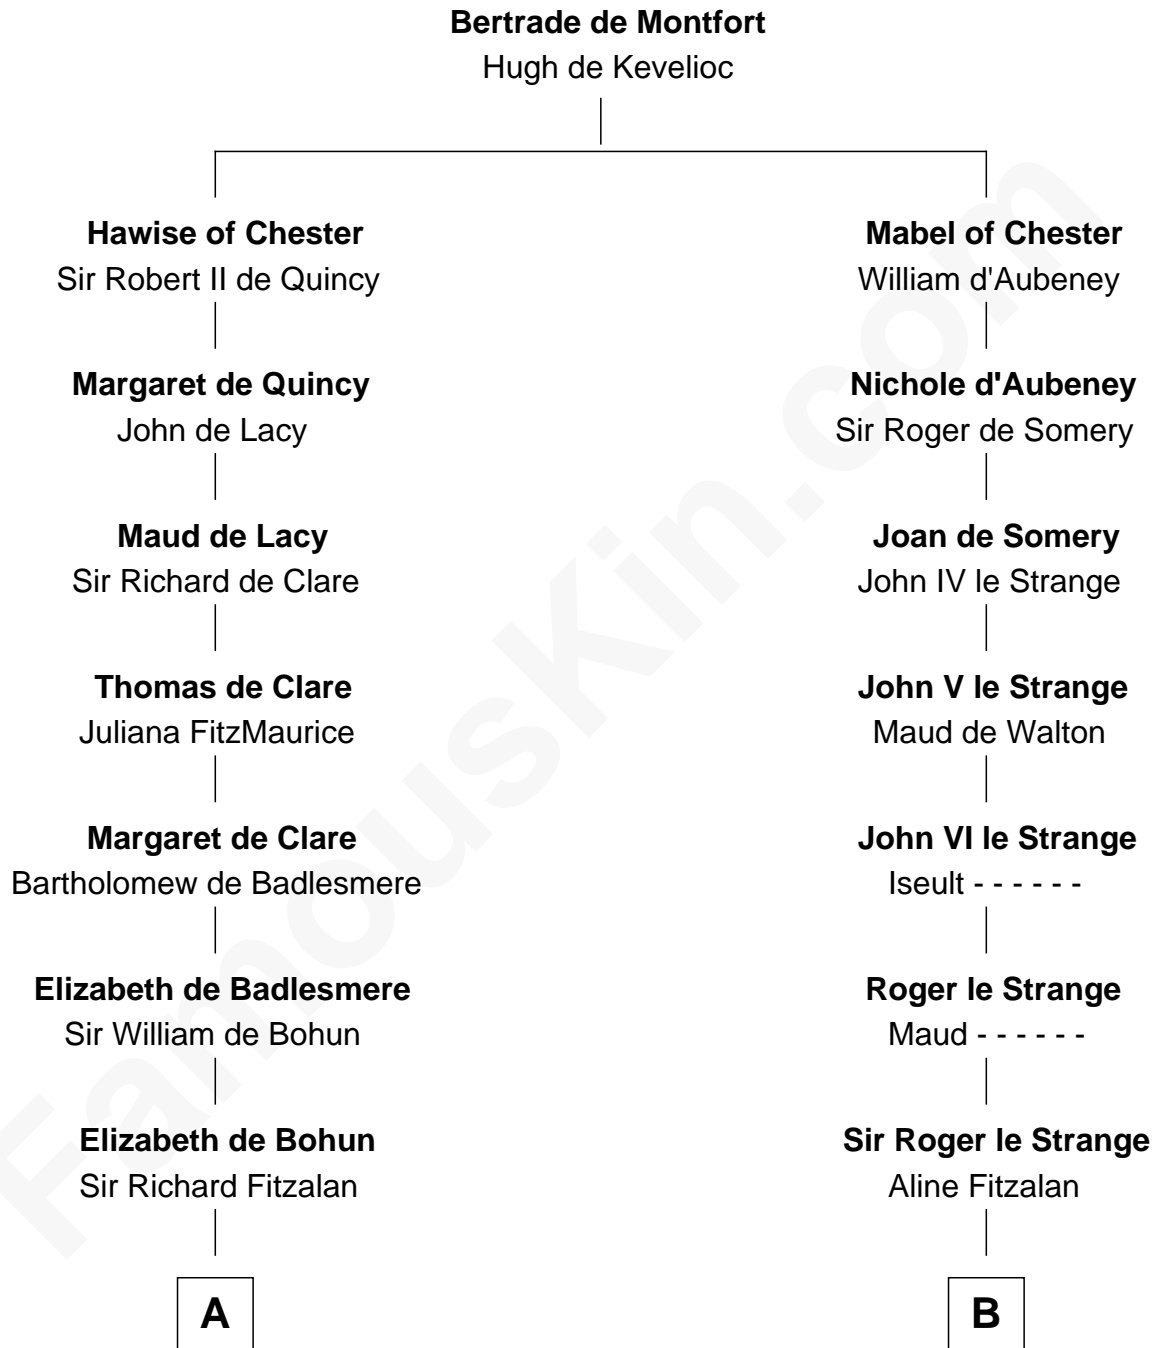

FamousKin.com
Relationship Chart of
Zachary Taylor
12th U.S. President

12th cousin 9 times removed of
Catherine Parr
6th Wife of King Henry VIII

C

—
Margaret Thornton

William Strother

—
Francis Strother

Susannah Dabney

—
William Strother

Sarah Bayly

—
Sarah Dabney Strother

Col. Richard Taylor

—
Zachary Taylor

12th U.S. President

FamousKin.com